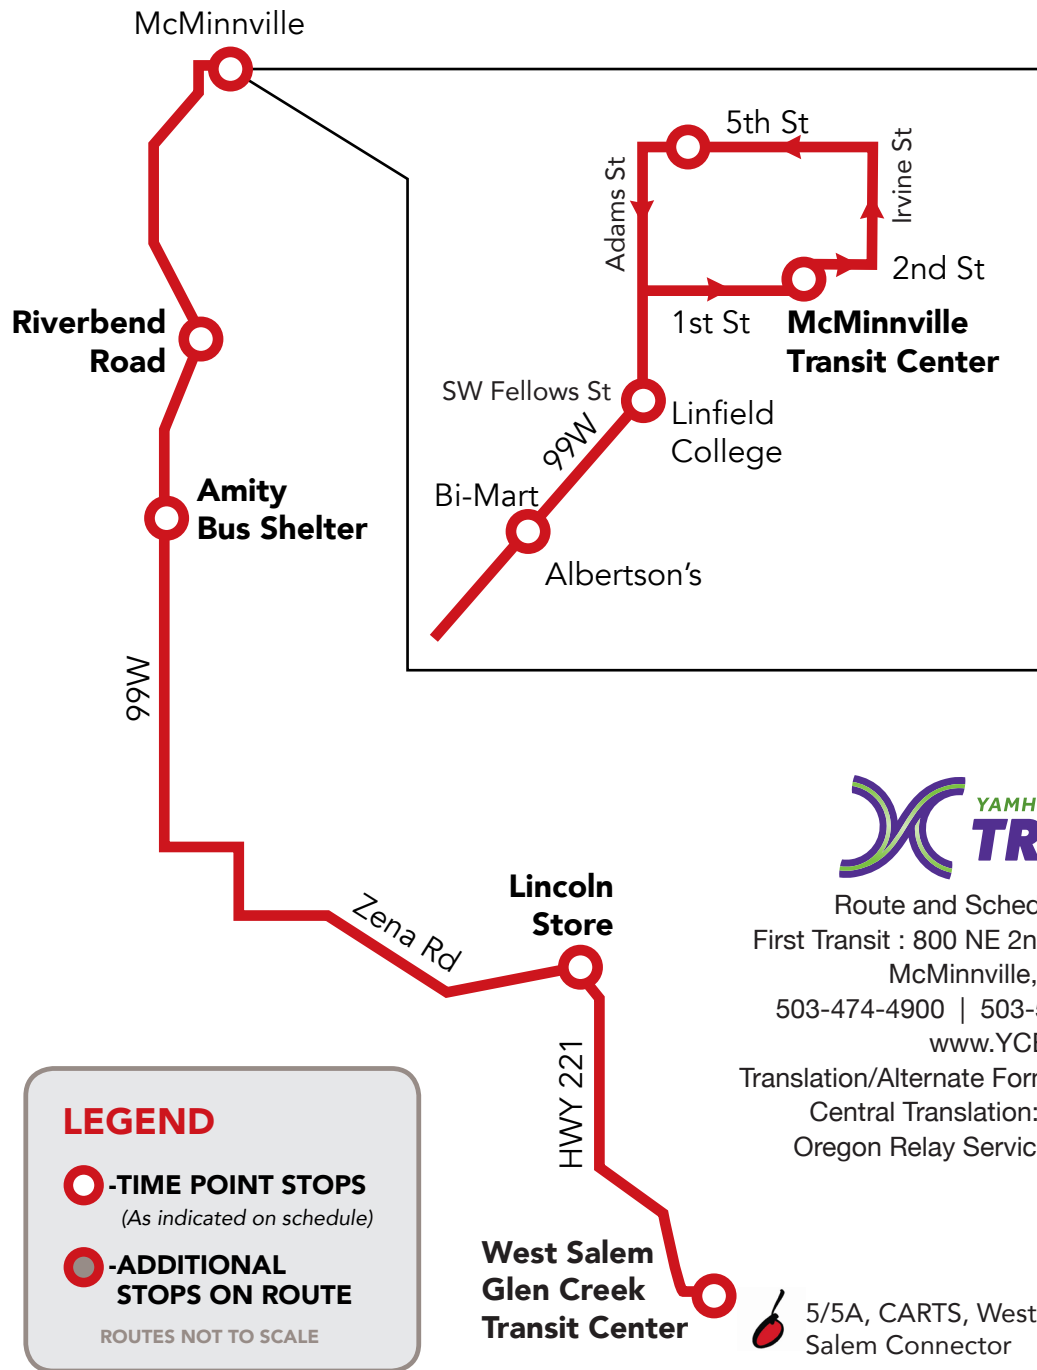

# ROUTE 11

## MCMINNVILLE TO WEST SALEM

**LEGEND**

- TIME POINT STOPS  
(As indicated on schedule)
- ADDITIONAL STOPS ON ROUTE

ROUTES NOT TO SCALE

# McMINNVILLE WEST SALEM