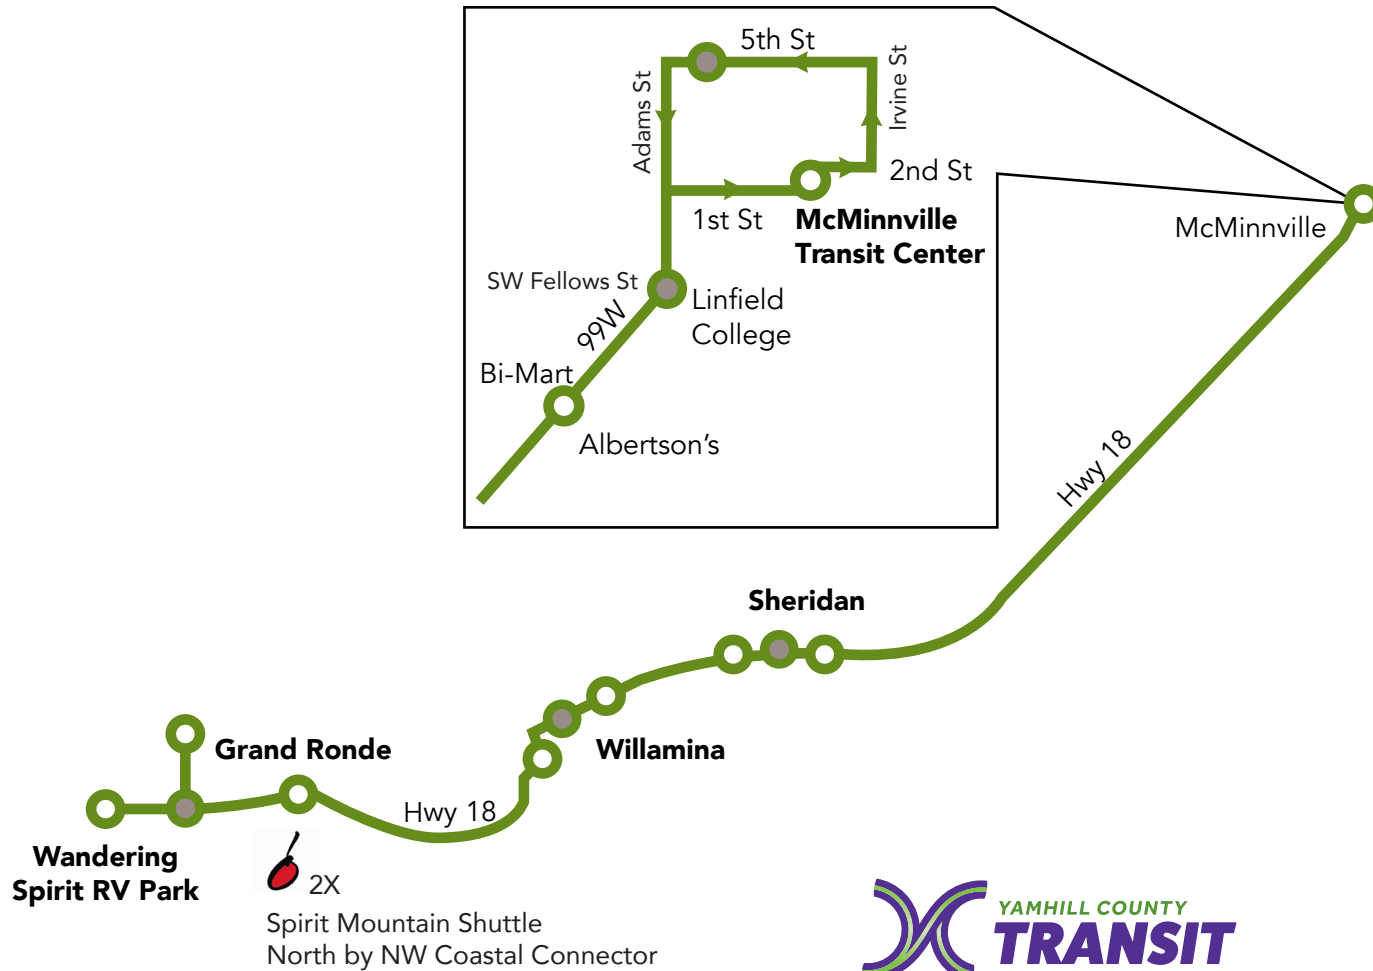

MCMINNVILLE GRAND RONDE

ROUTE 22

2X
Spirit Mountain Shuttle
North by NW Coastal Connector

Route and Schedule Information
First Transit : 800 NE 2nd Street, P.O. Box 393
McMinnville, OR 97128
503-474-4900 | 503-538-7433 (Newberg)
www.YCBus.org
Translation/Alternate Formats call 503-474-4900
Central Translation: 1-800-CALL-CLI
Oregon Relay Service: 1-800-735-2900

LEGEND

- -TIME POINT STOPS
  (As indicated on schedule)
- -ADDITIONAL STOPS ON ROUTE

ROUTES NOT TO SCALE