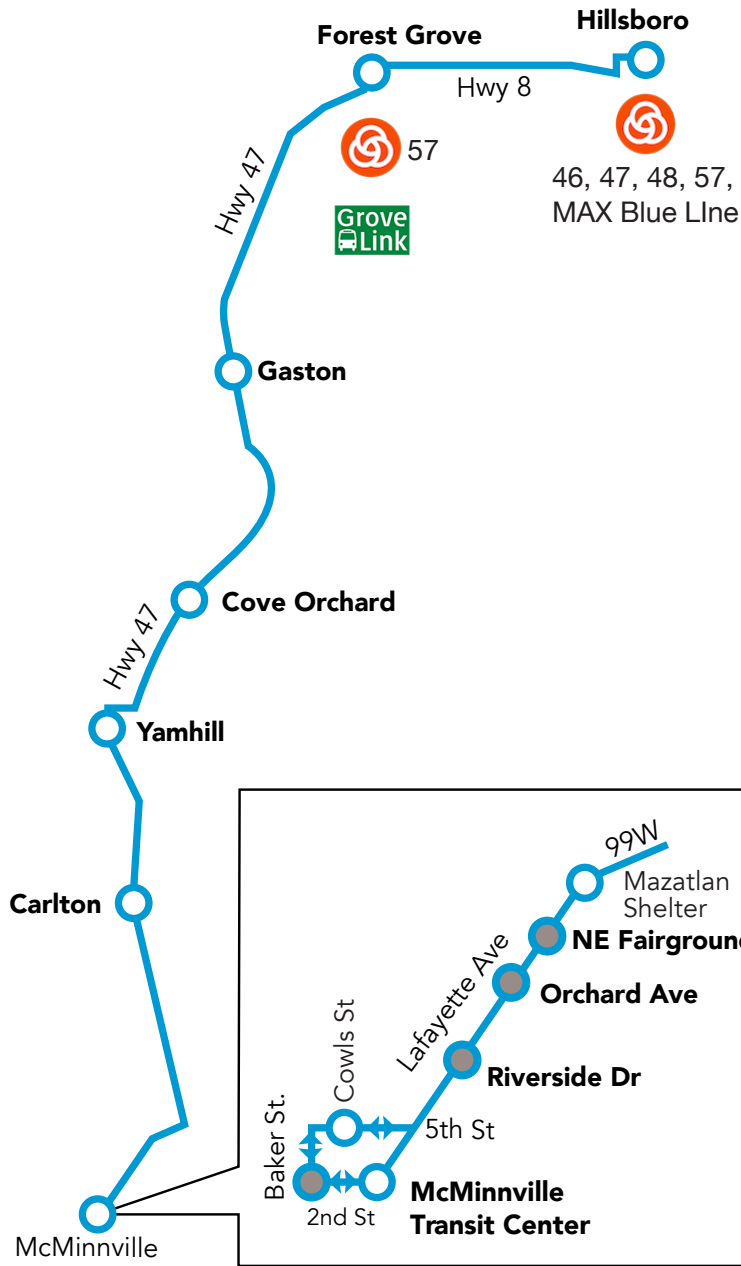

ROUTE 33

Forest Grove
 Hwy 8
 57
 Grove Link

Hillsboro
 46, 47, 48, 57,
 MAX Blue Line

Route and Schedule Information
 First Transit : 800 NE 2nd Street, P.O. Box 393
 McMinnville, OR 97128
 503-474-4900 | 503-538-7433 (Newberg)
 www.YCBus.org
 Translation/Alternate Formats call 503-474-4900
 Central Translation: 1-800-CALL-CLI
 Oregon Relay Service: 1-800-735-2900

LEGEND

- TIME POINT STOPS**
(As indicated on schedule)
- ADDITIONAL STOPS ON ROUTE**

ROUTES NOT TO SCALE

McMINNVILLE HILLSBORO

ROUTE 33

ROUTES 33

ROUTE 33 - MCMINNVILLE TO HILLSBORO-NORTHBOUND

Time Point Stops (as indicated on map symbol )								
McMinnville Transit Center	McMinnville 5th St & Cowls OMI	McMinnville NE Lafayette Ave & Hwy 99w Mazatlan Shelter	Carlton N Pine St Bus Shelter	City of Yamhill Hwy 47 Umpqua Bank	Cove Orchard Hwy 47 & Graham Ave	Gaston Hwy 47 & Park St	Forest Grove TV Hwy & Hwy 47 Ace Hardware	Hillsboro Washington St & 3rd Ave Central Station
5:55 AM	5:58 AM	6:04 AM	6:12 AM	6:19 AM	6:23 AM	6:28 AM	6:37 AM	6:52 AM
10:30 AM	10:33 AM	10:39 AM	10:47 AM	10:54 AM	10:58 AM	11:03 AM	11:12 AM	11:27 AM
12:45 PM	12:48 PM	12:54 PM	1:02 PM	1:09 PM	1:13 PM	1:18 PM	1:27 PM	1:42 PM
3:30 PM	3:33 PM	3:39 PM	3:47 PM	3:54 PM	3:58 PM	4:03 PM	4:12 PM	4:27 PM
5:40 PM	5:43 PM	5:49 PM	5:57 PM	6:04 PM	6:08 PM	6:13 PM	6:22 PM	6:37 PM

Weekday Service Only

PM times in bold

YAMHILL COUNTY TRANSIT operates 13 routes; including (6) local fixed routes in McMinnville and Newberg and (7) commuter, express Mon-Fri to Salem, Grand Ronde, Hillsboro, and Tigard. Saturday routes to Grand Ronde and Tigard. Customers can connect to TriMet at Hillsboro MAX station and Tigard Transit Center and to Cherriots at Glen Creek Transit Center and the Coastal Connector at Spirit Mountain. YC Transit also offers paratransit service in Newberg and McMinnville and general public dial-a-ride on a limited basis.