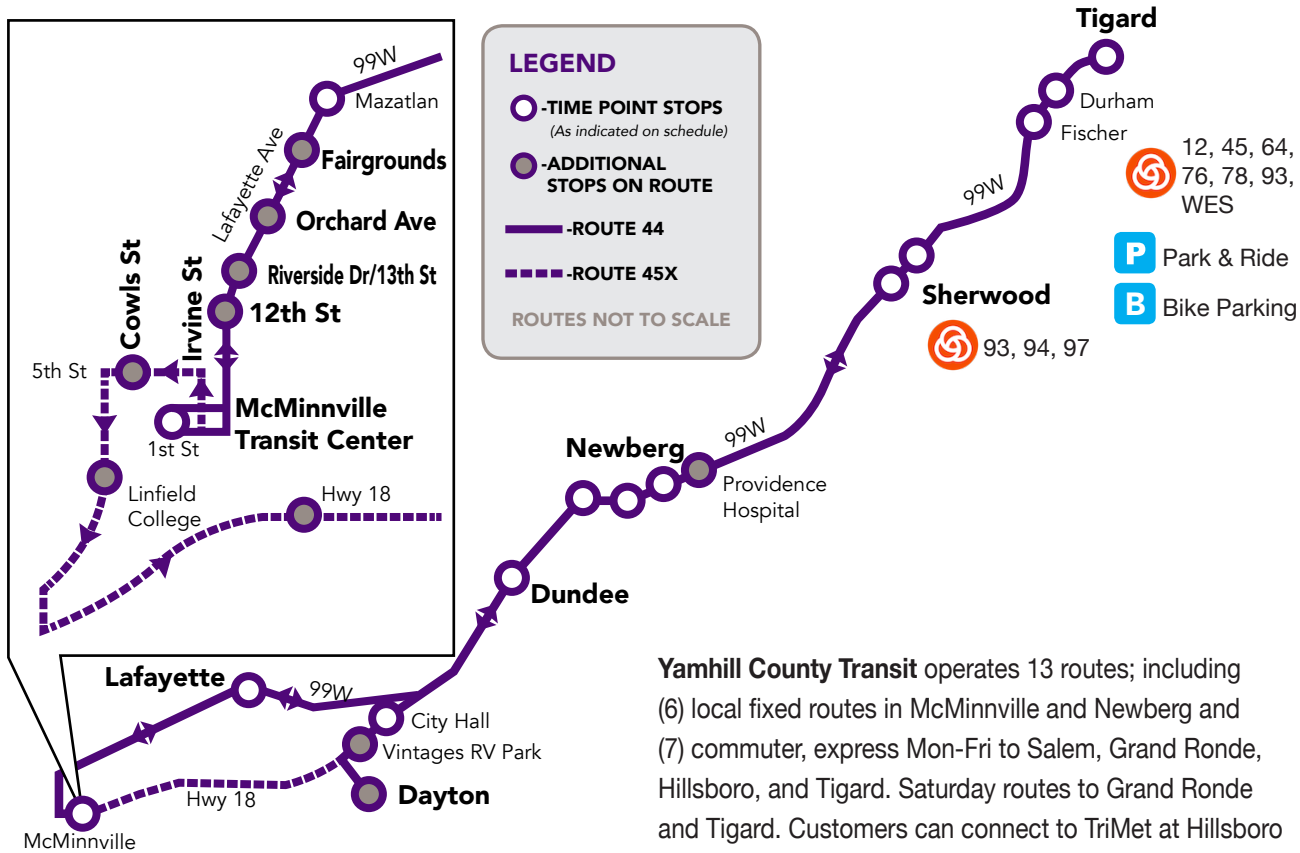

# ROUTES 44 & 45X

## ROUTES 44 & 45X

Yamhill County Transit operates 13 routes; including (6) local fixed routes in McMinnville and Newberg and (7) commuter, express Mon-Fri to Salem, Grand Ronde, Hillsboro, and Tigard. Saturday routes to Grand Ronde and Tigard. Customers can connect to TriMet at Hillsboro MAX station and Tigard Transit Center and to Cherriots at Glen Creek Transit Center and the Coastal Connector at Spirit Mountain. YC Transit also offers paratransit service in Newberg and McMinnville and general public dial-a-ride on a limited basis.

## ROUTE 45X TIGARD TO MCMINNVILLE-SOUTHBOUND (AM)

Time Point Stops (as indicated on map symbol ○)							
Tigard Commercial St Transit Center (Ballroom Studio)	Sherwood Hwy 99w at 124th North	Sherwood Langer Dr Shari's	Newberg 1st & Main Nap's Thriftway	McMinnville Hwy 18 Willamette Valley Medical Center	McMinnville Hwy 99w & Founders Linfield Blaine St Shelter	McMinnville 5th St & Cowls OMI	McMinnville Transit Center
6:42 AM	6:54 AM	7:01 AM	7:20 AM	7:42 AM	7:52 AM	7:56 AM	7:59 AM