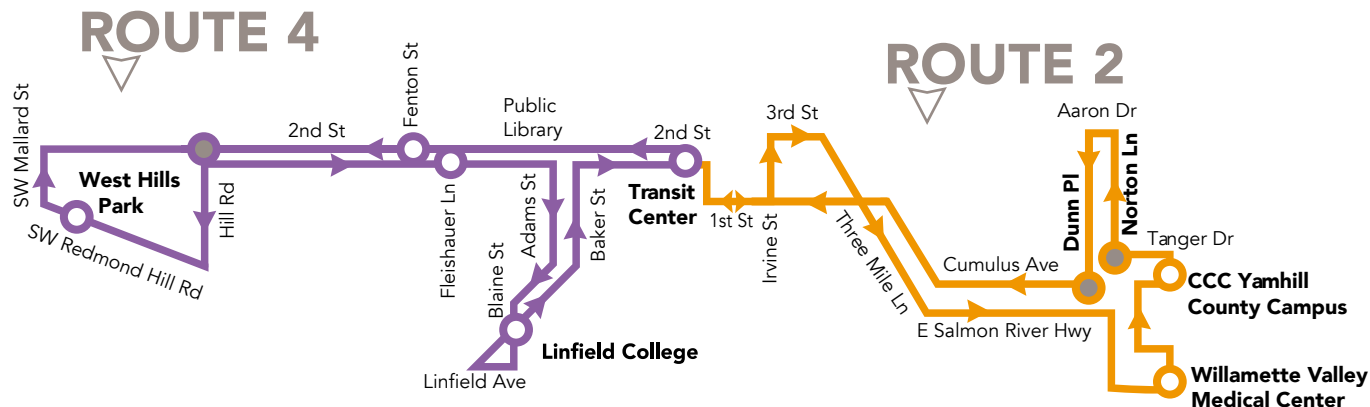

MCMINNVILLE

- ROUTE 1 – MCMINNVILLE – SOUTH LOOP
- ROUTE 2 – MCMINNVILLE – EAST LOOP
- ROUTE 3 – MCMINNVILLE – NORTH LOOP
- ROUTE 4 – MCMINNVILLE – WEST LOOP

LEGEND

ROUTE 1	ROUTE 2
● -TIME POINT STOPS <i>(As indicated on schedule)</i>	● -TIME POINT STOPS <i>(As indicated on schedule)</i>
● -ADDITIONAL STOPS ON ROUTE	● -ADDITIONAL STOPS ON ROUTE
ROUTE 3	ROUTE 4
● -TIME POINT STOPS <i>(As indicated on schedule)</i>	● -TIME POINT STOPS <i>(As indicated on schedule)</i>
● -ADDITIONAL STOPS ON ROUTE	● -ADDITIONAL STOPS ON ROUTE

ROUTES NOT TO SCALE

ROUTES 1, 2, 3 & 4

ROUTE 2 MCMINNVILLE-EAST LOOP

Time Point Stops (as indicated on map symbol ●)			
McMinnville Transit Center	McMinnville Stratus Ave Willamette Valley Medical Center (front entrance)	McMinnville Norton Ln CCC/Cinema/DHS	McMinnville Transit Center
7:01 AM	7:07 AM	7:13 AM	7:20 AM
8:11 AM	8:17 AM	8:23 AM	8:30 AM
9:11 AM	9:17 AM	9:23 AM	9:30 AM
10:11 AM	10:17 AM	10:23 AM	10:30 AM
11:11 AM	11:17 AM	11:23 AM	11:30 AM
12:11 PM	12:17 PM	12:23 PM	12:30 PM
1:11 PM	1:17 PM	1:23 PM	1:30 PM
2:11 PM	2:17 PM	2:23 PM	2:30 PM
3:11 PM	3:17 PM	3:23 PM	3:30 PM
4:11 PM	4:17 PM	4:23 PM	4:30 PM
5:11 PM	5:17 PM	5:23 PM	5:30 PM

Weekday Service Only PM times in bold

YAMHILL COUNTY TRANSIT operates 13 routes; including (6) local fixed routes in McMinnville and Newberg and (7) commuter, express Mon-Fri to Salem, Grand Ronde, Hillsboro, and Tigard. Saturday routes to Grand Ronde and Tigard. Customers can connect to TriMet at Hillsboro MAX station and Tigard Transit Center and to Cherriots at Glen Creek Transit Center and the Coastal Connector at Spirit Mountain. YC Transit also offers paratransit service in Newberg and McMinnville and general public dial-a-ride on a limited basis.