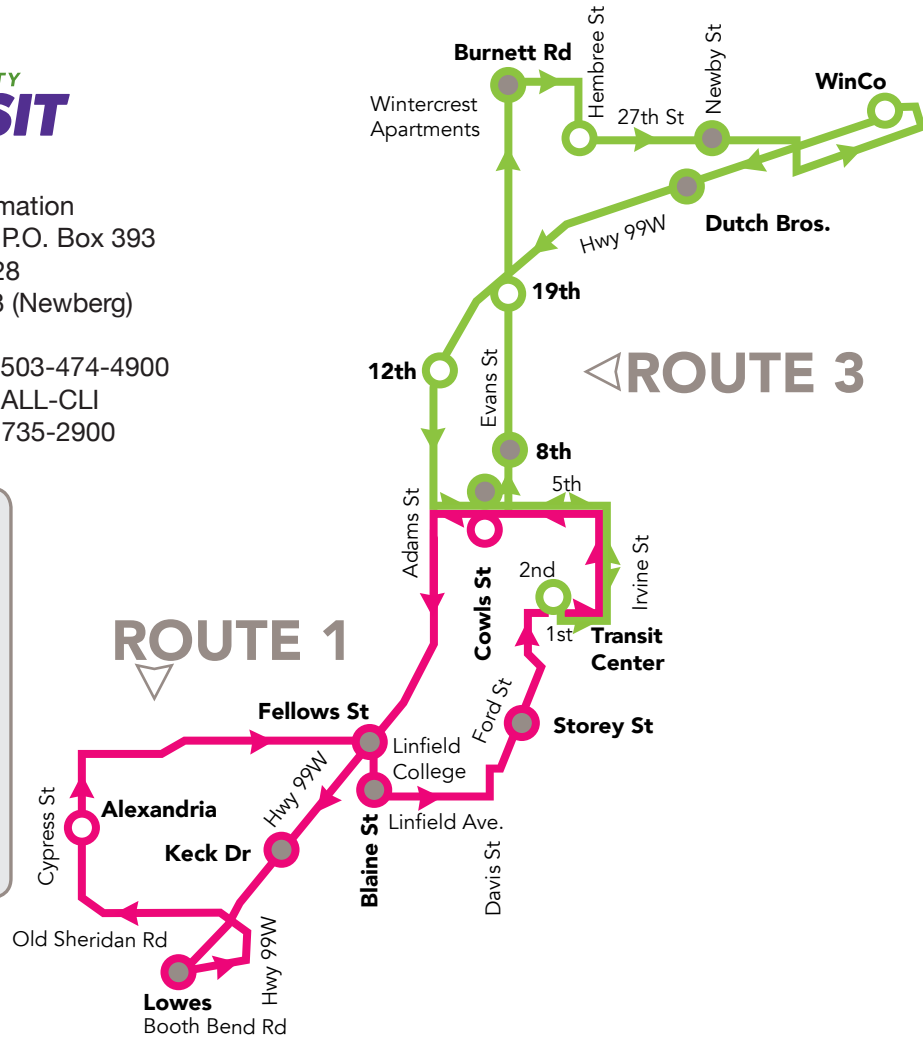

MCMINNVILLE

- ROUTE 1 – MCMINNVILLE – SOUTH LOOP
- ROUTE 2 – MCMINNVILLE – EAST LOOP
- ROUTE 3 – MCMINNVILLE – NORTH LOOP
- ROUTE 4 – MCMINNVILLE – WEST LOOP

LEGEND

ROUTE 1	ROUTE 2
● -TIME POINT STOPS <i>(As indicated on schedule)</i>	● -TIME POINT STOPS <i>(As indicated on schedule)</i>
● -ADDITIONAL STOPS ON ROUTE	● -ADDITIONAL STOPS ON ROUTE
ROUTE 3	ROUTE 4
● -TIME POINT STOPS <i>(As indicated on schedule)</i>	● -TIME POINT STOPS <i>(As indicated on schedule)</i>
● -ADDITIONAL STOPS ON ROUTE	● -ADDITIONAL STOPS ON ROUTE

ROUTES NOT TO SCALE

ROUTES 1, 2, 3 & 4

ROUTE 2 MCMINNVILLE-EAST LOOP

Time Point Stops (as indicated on map symbol ●)			
McMinnville Transit Center	McMinnville Stratus Ave Willamette Valley Medical Center (front entrance)	McMinnville Norton Ln CCC/Cinema/DHS	McMinnville Transit Center
7:01 AM	7:07 AM	7:13 AM	7:20 AM
8:11 AM	8:17 AM	8:23 AM	8:30 AM
9:11 AM	9:17 AM	9:23 AM	9:30 AM
10:11 AM	10:17 AM	10:23 AM	10:30 AM
11:11 AM	11:17 AM	11:23 AM	11:30 AM
12:11 PM	12:17 PM	12:23 PM	12:30 PM
1:11 PM	1:17 PM	1:23 PM	1:30 PM
2:11 PM	2:17 PM	2:23 PM	2:30 PM
3:11 PM	3:17 PM	3:23 PM	3:30 PM
4:11 PM	4:17 PM	4:23 PM	4:30 PM
5:11 PM	5:17 PM	5:23 PM	5:30 PM

Weekday Service Only PM times in bold

YAMHILL COUNTY TRANSIT operates 13 routes; including (6) local fixed routes in McMinnville and Newberg and (7) commuter, express Mon-Fri to Salem, Grand Ronde, Hillsboro, and Tigard. Saturday routes to Grand Ronde and Tigard. Customers can connect to TriMet at Hillsboro MAX station and Tigard Transit Center and to Cherriots at Glen Creek Transit Center and the Coastal Connector at Spirit Mountain. YC Transit also offers paratransit service in Newberg and McMinnville and general public dial-a-ride on a limited basis.