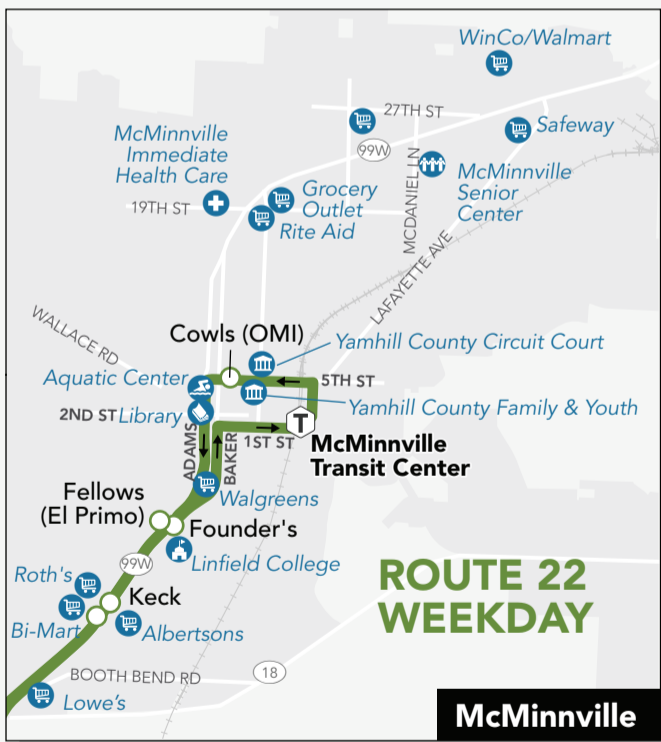

o ID de parada en tiempo real #

SÁBADO

RUTA 22 McMINNVILLE TO GRAND RONDE - WESTBOUND

784509	865709	784364	784361	784335	784371	784516	784283	784284
McMinnville Grandhaven WinCo Foods	McMinnville 5 th St & Cows OMI	McMinnville 800 NE 2 nd St Transit Center	McMinnville Hwy 99w & SW Fellows El Primo	McMinnville Hwy 99w at Keck Dr Bi-Mart	Sheridan Hwy 18B at Cherry Hill Rd Sheridan Market	Willamina Oaken Hill & Main	Spirit Mountain Hwy 18 East Entrance	Grand Ronde Grand Ronde Rd Community Center
8:18 am	8:27 am	8:30 am	8:34 am	8:36 am	8:50 am	8:59 am	9:11 am	9:18 am
10:48 am	10:57 am	11:00 am	11:04 am	11:06 am	11:20 am	11:29 am	11:41 am	11:48 am
1:18 pm	1:27 pm	1:30 pm	1:34 pm	1:36 pm	1:50 pm	1:59 pm	2:11 pm	2:18 pm
3:48 pm	3:57 pm	4:00 pm	4:04 pm	4:06 pm	4:20 pm	4:29 pm	4:41 pm	4:48 pm

o ID de parada en tiempo real #

LUNES A VIERNES

RUTA 22 GRAND RONDE TO McMINNVILLE EASTBOUND

784284	784520	784283	784343	784450	784332	784364
Grand Ronde Grand Ronde Rd Community Center	Grand Ronde Hwy 18 Wandering Spirit RV Park	Spirit Mountain Hwy 18 East Entrance	Willamina Main & Barber	Sheridan Washington & Main TJ's	McMinnville Hwy 99w at Keck Dr Albertsons	McMinnville 800 NE 2 nd St Transit Center
5:25 am	5:30 am	5:35 am	5:46 am	5:55 am	6:10 am	6:15 am
7:20 am	7:25 am	7:30 am	7:41 am	7:50 am	8:05 am	8:10 am
9:38 am	9:43 am	9:48 am	9:59 am	10:08 am	10:23 am	10:28 am
11:35 am	11:40 am	11:45 am	11:56 am	12:05 pm	12:20 pm	12:25 pm
1:25 pm	1:30 pm	1:35 pm	1:46 pm	1:55 pm	2:10 pm	2:15 pm
3:20 pm	3:25 pm	3:30 pm	3:41 pm	3:50 pm	4:05 pm	4:10 pm
5:40 pm	5:45 pm	5:50 pm	6:01 pm	6:10 pm	6:25 pm	6:30 pm

o ID de parada en tiempo real #

RIDE THE WAVE
TCTD Routes 60X & 70X
at Spirit Mountain Casino
and Grand Ronde Community Center