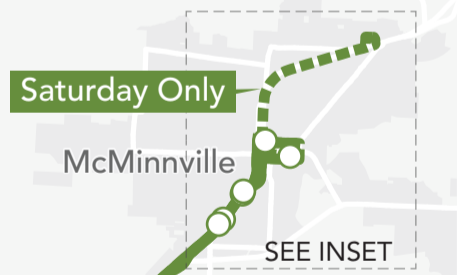

o ID de parada en tiempo real #

SÁBADO

RUTA 22 McMINNVILLE TO GRAND RONDE - WESTBOUND

784509	865709	784364	784361	784335	784371	784516	784283	784284
McMinnville Grandhaven WinCo Foods	McMinnville 5 th St & Cows OMI	McMinnville 800 NE 2 nd St Transit Center	McMinnville Hwy 99w & SW Fellows El Primo	McMinnville Hwy 99w at Keck Dr Bi-Mart	Sheridan Hwy 18B at Cherry Hill Rd Sheridan Market	Willamina Oaken Hill & Main	Spirit Mountain Hwy 18 East Entrance	Grand Ronde Grand Ronde Rd Community Center
8:18 am	8:27 am	8:30 am	8:34 am	8:36 am	8:50 am	8:59 am	9:11 am	9:18 am
10:48 am	10:57 am	11:00 am	11:04 am	11:06 am	11:20 am	11:29 am	11:41 am	11:48 am
1:18 pm	1:27 pm	1:30 pm	1:34 pm	1:36 pm	1:50 pm	1:59 pm	2:11 pm	2:18 pm
3:48 pm	3:57 pm	4:00 pm	4:04 pm	4:06 pm	4:20 pm	4:29 pm	4:41 pm	4:48 pm

o ID de parada en tiempo real #

LUNES A VIERNES

RUTA 22 GRAND RONDE TO McMINNVILLE EASTBOUND

784284	784520	784283	784343	784450	784332	784364
Grand Ronde Grand Ronde Rd Community Center	Grand Ronde Hwy 18 Wandering Spirit RV Park	Spirit Mountain Hwy 18 East Entrance	Willamina Main & Barber	Sheridan Washington & Main TJ's	McMinnville Hwy 99w at Keck Dr Albertsons	McMinnville 800 NE 2 nd St Transit Center
5:25 am	5:30 am	5:35 am	5:46 am	5:55 am	6:10 am	6:15 am
7:20 am	7:25 am	7:30 am	7:41 am	7:50 am	8:05 am	8:10 am
9:38 am	9:43 am	9:48 am	9:59 am	10:08 am	10:23 am	10:28 am
11:35 am	11:40 am	11:45 am	11:56 am	12:05 pm	12:20 pm	12:25 pm
1:25 pm	1:30 pm	1:35 pm	1:46 pm	1:55 pm	2:10 pm	2:15 pm
3:20 pm	3:25 pm	3:30 pm	3:41 pm	3:50 pm	4:05 pm	4:10 pm
5:40 pm	5:45 pm	5:50 pm	6:01 pm	6:10 pm	6:25 pm	6:30 pm

o ID de parada en tiempo real #

RIDE THE WAVE
TCTD Routes 60X & 70X
at Spirit Mountain Casino
and Grand Ronde Community Center