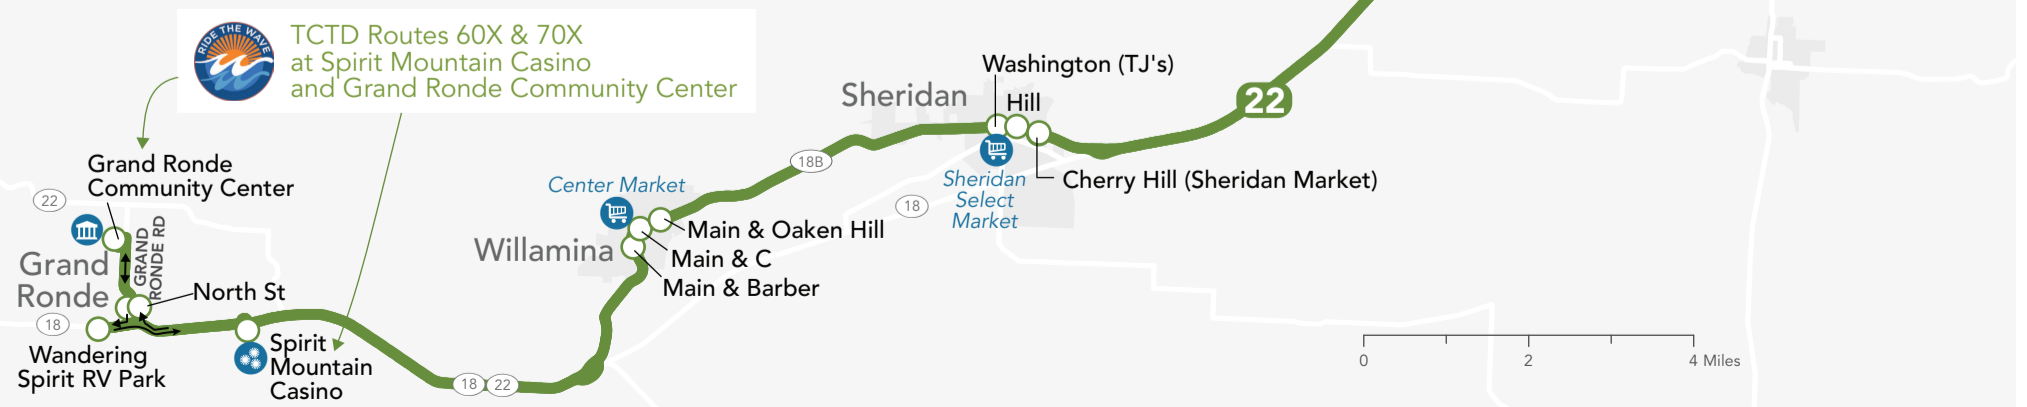

o ID de parada en tiempo real #

LUNES A VIERNES

RUTA 22 GRAND RONDE TO McMINNVILLE EASTBOUND

784284	784520	784283	784343	784450	784332	784364
Grand Ronde Grand Ronde Rd Community Center	Grand Ronde Hwy 18 Wandering Spirit RV Park	Spirit Mountain Hwy 18 East Entrance	Willamina Main & Barber	Sheridan Washington & Main TJ's	McMinnville Hwy 99w at Keck Dr Albertsons	McMinnville 800 NE 2 nd St Transit Center
5:25 am	5:30 am	5:35 am	5:46 am	5:55 am	6:10 am	6:15 am
7:20 am	7:25 am	7:30 am	7:41 am	7:50 am	8:05 am	8:10 am
9:38 am	9:43 am	9:48 am	9:59 am	10:08 am	10:23 am	10:28 am
11:35 am	11:40 am	11:45 am	11:56 am	12:05 pm	12:20 pm	12:25 pm
1:25 pm	1:30 pm	1:35 pm	1:46 pm	1:55 pm	2:10 pm	2:15 pm
3:20 pm	3:25 pm	3:30 pm	3:41 pm	3:50 pm	4:05 pm	4:10 pm
5:40 pm	5:45 pm	5:50 pm	6:01 pm	6:10 pm	6:25 pm	6:30 pm

o ID de parada en tiempo real #

SÁBADO

RUTA 22 GRAND RONDE TO McMINNVILLE - EASTBOUND

784284	784520	784283	784343	784450	784332	784361	784364	835709	784509
Grand Ronde Grand Ronde Rd Community Center	Grand Ronde Hwy 18 Wandering Spirit RV Park	Spirit Mountain Hwy 18 East Entrance	Willamina Main & Barber	Sheridan Washington & Main TJ's	McMinnville Hwy 99w at Keck Dr Albertsons	McMinnville Hwy 99w & SW Fellows Linfield College	McMinnville 800 NE 2 nd St Transit Center	McMinnville 5 th St & Cows OMI	McMinnville Grandhaven WinCo Foods
9:26 am	9:31 am	9:36 am	9:47 am	9:56 am	10:11 am	10:12 am	10:16 am	10:19 am	10:28 am
11:56 am	12:01 pm	12:06 pm	12:17 pm	12:26 pm	12:41 pm	12:42 pm	12:46 pm	12:49 pm	12:58 pm
2:26 pm	2:31 pm	2:36 pm	2:47 pm	2:56 pm	3:11 pm	3:12 pm	3:16 pm	3:19 pm	3:28 pm
4:56 pm	5:01 pm	5:06 pm	5:17 pm	5:26 pm	5:41 pm	5:42 pm	5:46 pm	5:49 pm	5:58 pm

o ID de parada en tiempo real #

RIDE THE WAVE
TCTD Routes 60X & 70X
at Spirit Mountain Casino
and Grand Ronde Community Center