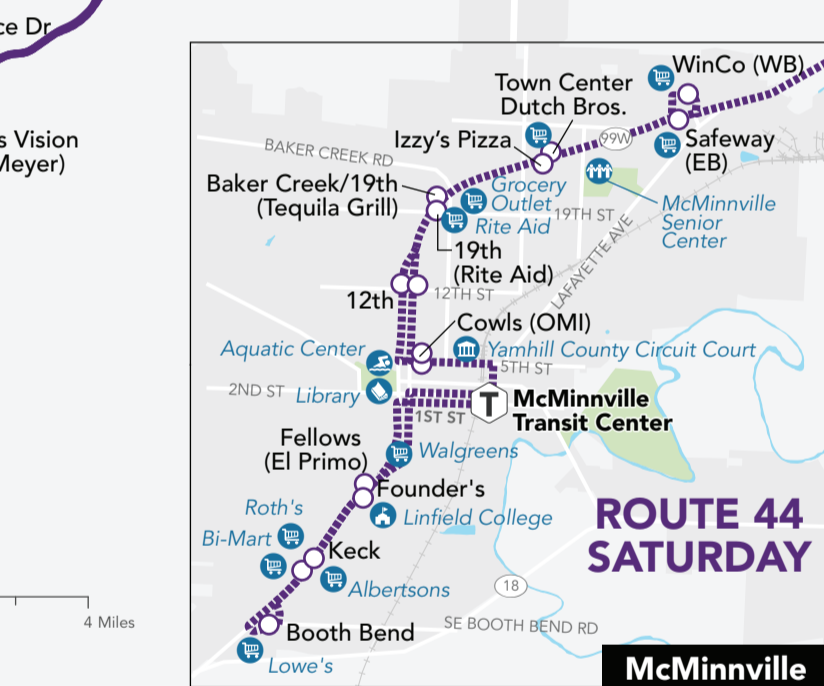

MONDAY - FRIDAY

ROUTE 44 TIGARD TO McMINNVILLE - SOUTHBOUND

784334	784363	784297	784338	784299	784324	784440	784301	784358	784364
Tigard Commercial St Transit Center (Ballroom Studio)	Sherwood Hwy 99W at 124th North	Sherwood Langer Dr Shari's	Newberg Hwy 99W & Sitka Ave J's Restaurant	Newberg 1st & Main Nap's Thriftway	Dundee Hwy 99W & 10th American Legion	Dayton Ferry St & 5th Across from City Hall	Lafayette Hwy 99W & Market City Hall Shelter	McMinnville Lafayette Ave (near Hwy 99W) Safeway	McMinnville 800 NE 2nd St Transit Center
7:52 am	8:07 am	8:13 am	8:26 am	8:32 am	8:41 am	8:52 am	9:00 am	9:06 am	9:11 am
8:44 am	8:55 am	9:03 am	9:16 am	9:24 am	9:31 am	9:40 am	9:50 am	9:57 am	10:02 am
12:02 pm	12:15 pm	12:21 pm	12:34 pm	12:44 pm	12:53 pm	1:03 pm	1:13 pm	1:19 pm	1:25 pm
1:38 pm	1:48 pm	1:53 pm	2:09 pm	2:19 pm	2:29 pm	2:39 pm	2:51 pm	2:56 pm	3:02 pm
2:56 pm	3:09 pm	3:16 pm	3:33 pm	3:43 pm	3:53 pm	4:01 pm	4:10 pm	4:20 pm	4:27 pm
4:50 pm	5:05 pm	5:16 pm	5:34 pm	5:42 pm	5:49 pm	6:03 pm	6:11 pm	6:20 pm	6:25 pm
6:24 pm	6:37 pm	6:45 pm	7:01 pm	7:07 pm	7:15 pm	7:26 pm	7:35 pm	7:42 pm	7:47 pm
7:04 pm	7:15 pm	7:21 pm	7:38 pm	7:44 pm	7:50 pm	8:00 pm	8:08 pm	8:14 pm	8:19 pm
7:39 pm	7:50 pm	7:56 pm	8:10 pm	8:14 pm	8:20 pm	8:30 pm	8:38 pm	8:44 pm	8:49 pm

o Real-Time Stop ID#

MONDAY - FRIDAY

ROUTE 44X McMINNVILLE TO TIGARD NORTHBOUND

784364	784411	784360	784455	784299	784297	784362	784334
McMinnville 800 NE 2nd St Transit Center	McMinnville 5th St & Cowls OMI	McMinnville Hwy 99W & Founders Linfield Blaine St Shelter	McMinnville Hwy 18 Willamette Valley Medical Center front entrance	Newberg 1st & Main Nap's Thriftway	Sherwood Langer Dr Shari's	Sherwood Hwy 99W at 124th North	Tigard Commercial St Transit Center (Ballroom Studio)
5:05 pm	5:09 pm	5:15 pm	5:23 pm	5:41 pm	5:56 pm	6:04 pm	6:14 pm

o Real-Time Stop ID#

SATURDAY

ROUTE 44 McMINNVILLE TO TIGARD - NORTHBOUND

784532	784364	784534	784315	784304	784300	784305	784299	784337	784306	784297	784362	784334
McMinnville Booth Bend Lowe's (between Hwy 18 & Hwy 99)	McMinnville 800 NE 2nd St Transit Center	McMinnville Hwy 99W Izzy's Pizza	McMinnville NE Lafayette Ave & Hwy 99W KFC	Lafayette Hwy 99W & Market Post Office	Dayton Ferry St & 5th City Hall	Dundee 99W & 9th North Shelter	Newberg 1st & Main Nap's Thriftway	Newberg Hwy 99W (between Everett & Villa) Walgreens	Newberg Brutscher St Today's Vision	Sherwood Langer Dr Shari's	Sherwood Hwy 99W at 124th North	Tigard Commercial St Transit Center (Ballroom Studio)
7:48 am	7:57 am	8:03 am	8:06 am	8:11 am	8:18 am	8:28 am	8:33 am	8:38 am	8:43 am	8:56 am	9:01 am	9:10 am
10:28 am	10:37 am	10:43 am	10:46 am	10:51 am	10:58 am	11:08 am	11:13 am	11:18 am	11:23 am	11:36 am	11:41 am	11:50 am
2:03 pm	2:12 pm	2:18 pm	2:21 pm	2:26 pm	2:33 pm	2:43 pm	2:48 pm	2:53 pm	2:58 pm	3:11 pm	3:16 pm	3:25 pm
4:43 pm	4:52 pm	4:58 pm	5:01 pm	5:06 pm	5:13 pm	5:23 pm	5:28 pm	5:33 pm	5:38 pm	5:51 pm	5:56 pm	6:05 pm

o Real-Time Stop ID#

MONDAY - FRIDAY

ROUTE 44X TIGARD TO McMINNVILLE SOUTHBOUND

784334	784363	784297	784299	784455	784360	784411	784364
Tigard Commercial St Transit Center (Ballroom Studio)	Sherwood Hwy 99W at 124th North	Sherwood Langer Dr Shari's	Newberg 1st & Main Nap's Thriftway	McMinnville Hwy 18 Willamette Valley Medical Center front entrance	McMinnville Hwy 99W & Founders Linfield Blaine St Shelter	McMinnville 5th St & Cowls OMI	McMinnville 800 NE 2nd St Transit Center
6:42 am	6:54 am	7:01 am	7:20 am	7:42 am	7:52 am	7:56 am	7:59 am

o Real-Time Stop ID#