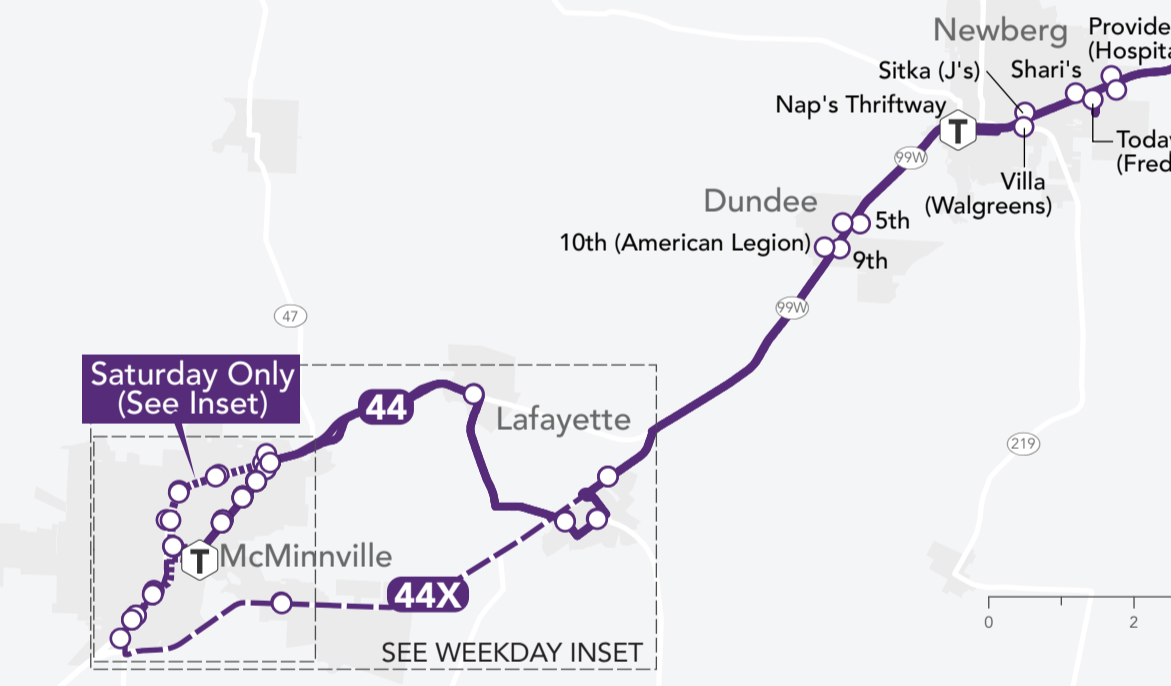

MONDAY - FRIDAY

ROUTE 44 TIGARD TO McMINNVILLE - SOUTHBOUND

784334	784363	784297	784338	784299	784324	784440	784301	784358	784364
Tigard Commercial St Transit Center (Ballroom Studio)	Sherwood Hwy 99W at 124th North	Sherwood Langer Dr Shari's	Newberg Hwy 99W & Sitka Ave J's Restaurant	Newberg 1st & Main Nap's Thriftway	Dundee Hwy 99W & 10th American Legion	Dayton Ferry St & 5th Across from City Hall	Lafayette Hwy 99W & Market City Hall Shelter	McMinnville Lafayette Ave (near Hwy 99W) Safeway	McMinnville 800 NE 2nd St Transit Center
7:52 am	8:07 am	8:13 am	8:26 am	8:32 am	8:41 am	8:52 am	9:00 am	9:06 am	9:11 am
8:44 am	8:55 am	9:03 am	9:16 am	9:24 am	9:31 am	9:40 am	9:50 am	9:57 am	10:02 am
12:02 pm	12:15 pm	12:21 pm	12:34 pm	12:44 pm	12:53 pm	1:03 pm	1:13 pm	1:19 pm	1:25 pm
1:38 pm	1:48 pm	1:53 pm	2:09 pm	2:19 pm	2:29 pm	2:39 pm	2:51 pm	2:56 pm	3:02 pm
2:56 pm	3:09 pm	3:16 pm	3:33 pm	3:43 pm	3:53 pm	4:01 pm	4:10 pm	4:20 pm	4:27 pm
4:50 pm	5:05 pm	5:16 pm	5:34 pm	5:42 pm	5:49 pm	6:03 pm	6:11 pm	6:20 pm	6:25 pm
6:24 pm	6:37 pm	6:45 pm	7:01 pm	7:07 pm	7:15 pm	7:26 pm	7:35 pm	7:42 pm	7:47 pm
7:04 pm	7:15 pm	7:21 pm	7:38 pm	7:44 pm	7:50 pm	8:00 pm	8:08 pm	8:14 pm	8:19 pm
7:39 pm	7:50 pm	7:56 pm	8:10 pm	8:14 pm	8:20 pm	8:30 pm	8:38 pm	8:44 pm	8:49 pm

o Real-Time Stop ID#

MONDAY - FRIDAY

ROUTE 44X McMINNVILLE TO TIGARD NORTHBOUND

784364	784411	784360	784455	784299	784297	784362	784334
McMinnville 800 NE 2nd St Transit Center	McMinnville 5th St & Cowls OMI	McMinnville Hwy 99W & Founders Linfield Blaine St Shelter	McMinnville Hwy 18 Willamette Valley Medical Center front entrance	Newberg 1st & Main Nap's Thriftway	Sherwood Langer Dr Shari's	Sherwood Hwy 99W at 124th North	Tigard Commercial St Transit Center (Ballroom Studio)
5:05 pm	5:09 pm	5:15 pm	5:23 pm	5:41 pm	5:56 pm	6:04 pm	6:14 pm

o Real-Time Stop ID#

SATURDAY

ROUTE 44 McMINNVILLE TO TIGARD - NORTHBOUND

784532	784364	784534	784315	784304	784300	784305	784299	784337	784306	784297	784362	784334
McMinnville Booth Bend Lowe's (between Hwy 18 & Hwy 99)	McMinnville 800 NE 2nd St Transit Center	McMinnville Hwy 99W Izzy's Pizza	McMinnville NE Lafayette Ave & Hwy 99W KFC	Lafayette Hwy 99W & Market Post Office	Dayton Ferry St & 5th City Hall	Dundee 99W & 9th North Shelter	Newberg 1st & Main Nap's Thriftway	Newberg Hwy 99W (between Everett & Villa) Walgreens	Newberg Brutscher St Today's Vision	Sherwood Langer Dr Shari's	Sherwood Hwy 99W at 124th North	Tigard Commercial St Transit Center (Ballroom Studio)
7:48 am	7:57 am	8:03 am	8:06 am	8:11 am	8:18 am	8:28 am	8:33 am	8:38 am	8:43 am	8:56 am	9:01 am	9:10 am
10:28 am	10:37 am	10:43 am	10:46 am	10:51 am	10:58 am	11:08 am	11:13 am	11:18 am	11:23 am	11:36 am	11:41 am	11:50 am
2:03 pm	2:12 pm	2:18 pm	2:21 pm	2:26 pm	2:33 pm	2:43 pm	2:48 pm	2:53 pm	2:58 pm	3:11 pm	3:16 pm	3:25 pm
4:43 pm	4:52 pm	4:58 pm	5:01 pm	5:06 pm	5:13 pm	5:23 pm	5:28 pm	5:33 pm	5:38 pm	5:51 pm	5:56 pm	6:05 pm

o Real-Time Stop ID#

MONDAY - FRIDAY

ROUTE 44X TIGARD TO McMINNVILLE SOUTHBOUND

784334	784363	784297	784299	784455	784360	784411	784364
Tigard Commercial St Transit Center (Ballroom Studio)	Sherwood Hwy 99W at 124th North	Sherwood Langer Dr Shari's	Newberg 1st & Main Nap's Thriftway	McMinnville Hwy 18 Willamette Valley Medical Center front entrance	McMinnville Hwy 99W & Founders Linfield Blaine St Shelter	McMinnville 5th St & Cowls OMI	McMinnville 800 NE 2nd St Transit Center
6:42 am	6:54 am	7:01 am	7:20 am	7:42 am	7:52 am	7:56 am	7:59 am

o Real-Time Stop ID#