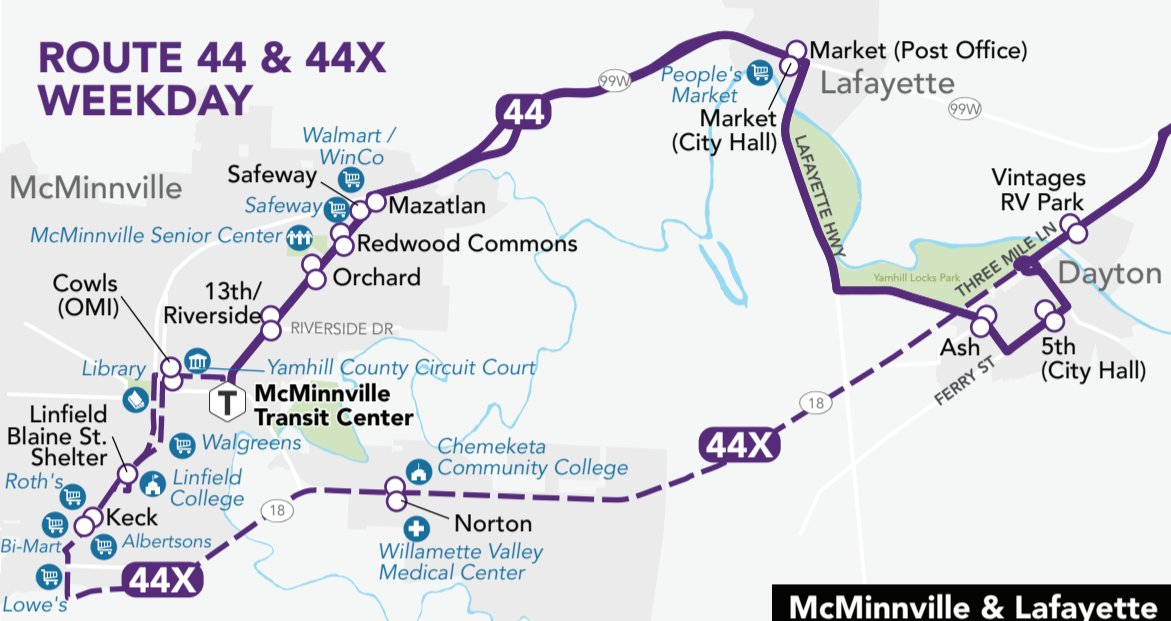

MONDAY - FRIDAY

ROUTE 44 TIGARD TO McMINNVILLE - SOUTHBOUND

784334	784363	784297	784338	784299	784324	784440	784301	784358	784364
Tigard Commercial St Transit Center (Ballroom Studio)	Sherwood Hwy 99W at 124th North	Sherwood Langer Dr Shari's	Newberg Hwy 99W & Sitka Ave J's Restaurant	Newberg 1st & Main Nap's Thriftway	Dundee Hwy 99W & 10th American Legion	Dayton Ferry St & 5th Across from City Hall	Lafayette Hwy 99W & Market City Hall Shelter	McMinnville Lafayette Ave (near Hwy 99W) Safeway	McMinnville 800 NE 2nd St Transit Center
7:52 am	8:07 am	8:13 am	8:26 am	8:32 am	8:41 am	8:52 am	9:00 am	9:06 am	9:11 am
8:44 am	8:55 am	9:03 am	9:16 am	9:24 am	9:31 am	9:40 am	9:50 am	9:57 am	10:02 am
12:02 pm	12:15 pm	12:21 pm	12:34 pm	12:44 pm	12:53 pm	1:03 pm	1:13 pm	1:19 pm	1:25 pm
1:38 pm	1:48 pm	1:53 pm	2:09 pm	2:19 pm	2:29 pm	2:39 pm	2:51 pm	2:56 pm	3:02 pm
2:56 pm	3:09 pm	3:16 pm	3:33 pm	3:43 pm	3:53 pm	4:01 pm	4:10 pm	4:20 pm	4:27 pm
4:50 pm	5:05 pm	5:16 pm	5:34 pm	5:42 pm	5:49 pm	6:03 pm	6:11 pm	6:20 pm	6:25 pm
6:24 pm	6:37 pm	6:45 pm	7:01 pm	7:07 pm	7:15 pm	7:26 pm	7:35 pm	7:42 pm	7:47 pm
7:04 pm	7:15 pm	7:21 pm	7:38 pm	7:44 pm	7:50 pm	8:00 pm	8:08 pm	8:14 pm	8:19 pm
7:39 pm	7:50 pm	7:56 pm	8:10 pm	8:14 pm	8:20 pm	8:30 pm	8:38 pm	8:44 pm	8:49 pm

o Real-Time Stop ID#

MONDAY - FRIDAY

ROUTE 44X McMINNVILLE TO TIGARD NORTHBOUND

784364	784411	784360	784455	784299	784297	784362	784334
McMinnville 800 NE 2nd St Transit Center	McMinnville 5th St & Cowls OMI	McMinnville Hwy 99W & Founders Linfield Blaine St Shelter	McMinnville Hwy 18 Willamette Valley Medical Center front entrance	Newberg 1st & Main Nap's Thriftway	Sherwood Langer Dr Shari's	Sherwood Hwy 99W at 124th North	Tigard Commercial St Transit Center (Ballroom Studio)
5:05 pm	5:09 pm	5:15 pm	5:23 pm	5:41 pm	5:56 pm	6:04 pm	6:14 pm

o Real-Time Stop ID#

SATURDAY

ROUTE 44 McMINNVILLE TO TIGARD - NORTHBOUND

784532	784364	784534	784315	784304	784300	784305	784299	784337	784306	784297	784362	784334
McMinnville Booth Bend Lowe's (between Hwy 18 & Hwy 99)	McMinnville 800 NE 2nd St Transit Center	McMinnville Hwy 99W Izzy's Pizza	McMinnville NE Lafayette Ave & Hwy 99W KFC	Lafayette Hwy 99W & Market Post Office	Dayton Ferry St & 5th City Hall	Dundee 99W & 9th North Shelter	Newberg 1st & Main Nap's Thriftway	Newberg Hwy 99W (between Everett & Villa) Walgreens	Newberg Brutscher St Today's Vision	Sherwood Langer Dr Shari's	Sherwood Hwy 99W at 124th North	Tigard Commercial St Transit Center (Ballroom Studio)
7:48 am	7:57 am	8:03 am	8:06 am	8:11 am	8:18 am	8:28 am	8:33 am	8:38 am	8:43 am	8:56 am	9:01 am	9:10 am
10:28 am	10:37 am	10:43 am	10:46 am	10:51 am	10:58 am	11:08 am	11:13 am	11:18 am	11:23 am	11:36 am	11:41 am	11:50 am
2:03 pm	2:12 pm	2:18 pm	2:21 pm	2:26 pm	2:33 pm	2:43 pm	2:48 pm	2:53 pm	2:58 pm	3:11 pm	3:16 pm	3:25 pm
4:43 pm	4:52 pm	4:58 pm	5:01 pm	5:06 pm	5:13 pm	5:23 pm	5:28 pm	5:33 pm	5:38 pm	5:51 pm	5:56 pm	6:05 pm

o Real-Time Stop ID#

MONDAY - FRIDAY

ROUTE 44X TIGARD TO McMINNVILLE SOUTHBOUND

784334	784363	784297	784299	784455	784360	784411	784364
Tigard Commercial St Transit Center (Ballroom Studio)	Sherwood Hwy 99W at 124th North	Sherwood Langer Dr Shari's	Newberg 1st & Main Nap's Thriftway	McMinnville Hwy 18 Willamette Valley Medical Center front entrance	McMinnville Hwy 99W & Founders Linfield Blaine St Shelter	McMinnville 5th St & Cowls OMI	McMinnville 800 NE 2nd St Transit Center
6:42 am	6:54 am	7:01 am	7:20 am	7:42 am	7:52 am	7:56 am	7:59 am

o Real-Time Stop ID#