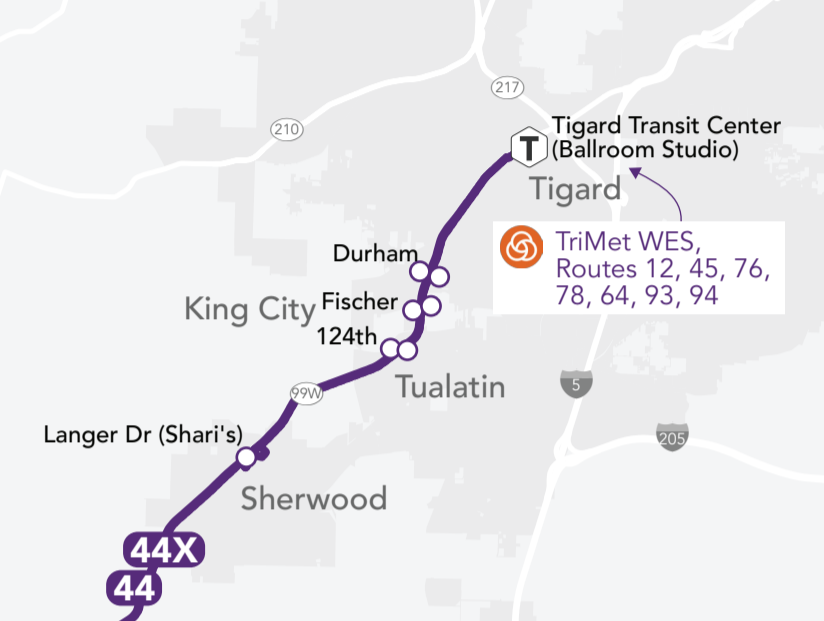

MONDAY - FRIDAY

ROUTE 44 TIGARD TO McMINNVILLE - SOUTHBOUND

784334	784363	784297	784338	784299	784324	784440	784301	784358	784364
Tigard Commercial St Transit Center (Ballroom Studio)	Sherwood Hwy 99W at 124th North	Sherwood Langer Dr Shari's	Newberg Hwy 99W & Sitka Ave J's Restaurant	Newberg 1st & Main Nap's Thriftway	Dundee Hwy 99W & 10th American Legion	Dayton Ferry St & 5th Across from City Hall	Lafayette Hwy 99W & Market City Hall Shelter	McMinnville Lafayette Ave (near Hwy 99W) Safeway	McMinnville 800 NE 2nd St Transit Center
7:52 am	8:07 am	8:13 am	8:26 am	8:32 am	8:41 am	8:52 am	9:00 am	9:06 am	9:11 am
8:44 am	8:55 am	9:03 am	9:16 am	9:24 am	9:31 am	9:40 am	9:50 am	9:57 am	10:02 am
12:02 pm	12:15 pm	12:21 pm	12:34 pm	12:44 pm	12:53 pm	1:03 pm	1:13 pm	1:19 pm	1:25 pm
1:38 pm	1:48 pm	1:53 pm	2:09 pm	2:19 pm	2:29 pm	2:39 pm	2:51 pm	2:56 pm	3:02 pm
2:56 pm	3:09 pm	3:16 pm	3:33 pm	3:43 pm	3:53 pm	4:01 pm	4:10 pm	4:20 pm	4:27 pm
4:50 pm	5:05 pm	5:16 pm	5:34 pm	5:42 pm	5:49 pm	6:03 pm	6:11 pm	6:20 pm	6:25 pm
6:24 pm	6:37 pm	6:45 pm	7:01 pm	7:07 pm	7:15 pm	7:26 pm	7:35 pm	7:42 pm	7:47 pm
7:04 pm	7:15 pm	7:21 pm	7:38 pm	7:44 pm	7:50 pm	8:00 pm	8:08 pm	8:14 pm	8:19 pm
7:39 pm	7:50 pm	7:56 pm	8:10 pm	8:14 pm	8:20 pm	8:30 pm	8:38 pm	8:44 pm	8:49 pm

o Real-Time Stop ID#

MONDAY - FRIDAY

ROUTE 44X McMINNVILLE TO TIGARD NORTHBOUND

784364	784411	784360	784455	784299	784297	784362	784334
McMinnville 800 NE 2nd St Transit Center	McMinnville 5th St & Cowls OMI	McMinnville Hwy 99W & Founders Linfield Blaine St Shelter	McMinnville Hwy 18 Willamette Valley Medical Center front entrance	Newberg 1st & Main Nap's Thriftway	Sherwood Langer Dr Shari's	Sherwood Hwy 99W at 124th North	Tigard Commercial St Transit Center (Ballroom Studio)
5:05 pm	5:09 pm	5:15 pm	5:23 pm	5:41 pm	5:56 pm	6:04 pm	6:14 pm

o Real-Time Stop ID#

SATURDAY

ROUTE 44 McMINNVILLE TO TIGARD - NORTHBOUND

784532	784364	784534	784315	784304	784300	784305	784299	784337	784306	784297	784362	784334
McMinnville Booth Bend Lowe's (between Hwy 18 & Hwy 99)	McMinnville 800 NE 2nd St Transit Center	McMinnville Hwy 99W Izzy's Pizza	McMinnville NE Lafayette Ave & Hwy 99W KFC	Lafayette Hwy 99W & Market Post Office	Dayton Ferry St & 5th City Hall	Dundee 99W & 9th North Shelter	Newberg 1st & Main Nap's Thriftway	Newberg Hwy 99W (between Everett & Villa) Walgreens	Newberg Brutscher St Today's Vision	Sherwood Langer Dr Shari's	Sherwood Hwy 99W at 124th North	Tigard Commercial St Transit Center (Ballroom Studio)
7:48 am	7:57 am	8:03 am	8:06 am	8:11 am	8:18 am	8:28 am	8:33 am	8:38 am	8:43 am	8:56 am	9:01 am	9:10 am
10:28 am	10:37 am	10:43 am	10:46 am	10:51 am	10:58 am	11:08 am	11:13 am	11:18 am	11:23 am	11:36 am	11:41 am	11:50 am
2:03 pm	2:12 pm	2:18 pm	2:21 pm	2:26 pm	2:33 pm	2:43 pm	2:48 pm	2:53 pm	2:58 pm	3:11 pm	3:16 pm	3:25 pm
4:43 pm	4:52 pm	4:58 pm	5:01 pm	5:06 pm	5:13 pm	5:23 pm	5:28 pm	5:33 pm	5:38 pm	5:51 pm	5:56 pm	6:05 pm

o Real-Time Stop ID#

MONDAY - FRIDAY

ROUTE 44X TIGARD TO McMINNVILLE SOUTHBOUND

784334	784363	784297	784299	784455	784360	784411	784364
Tigard Commercial St Transit Center (Ballroom Studio)	Sherwood Hwy 99W at 124th North	Sherwood Langer Dr Shari's	Newberg 1st & Main Nap's Thriftway	McMinnville Hwy 18 Willamette Valley Medical Center front entrance	McMinnville Hwy 99W & Founders Linfield Blaine St Shelter	McMinnville 5th St & Cowls OMI	McMinnville 800 NE 2nd St Transit Center
6:42 am	6:54 am	7:01 am	7:20 am	7:42 am	7:52 am	7:56 am	7:59 am

o Real-Time Stop ID#