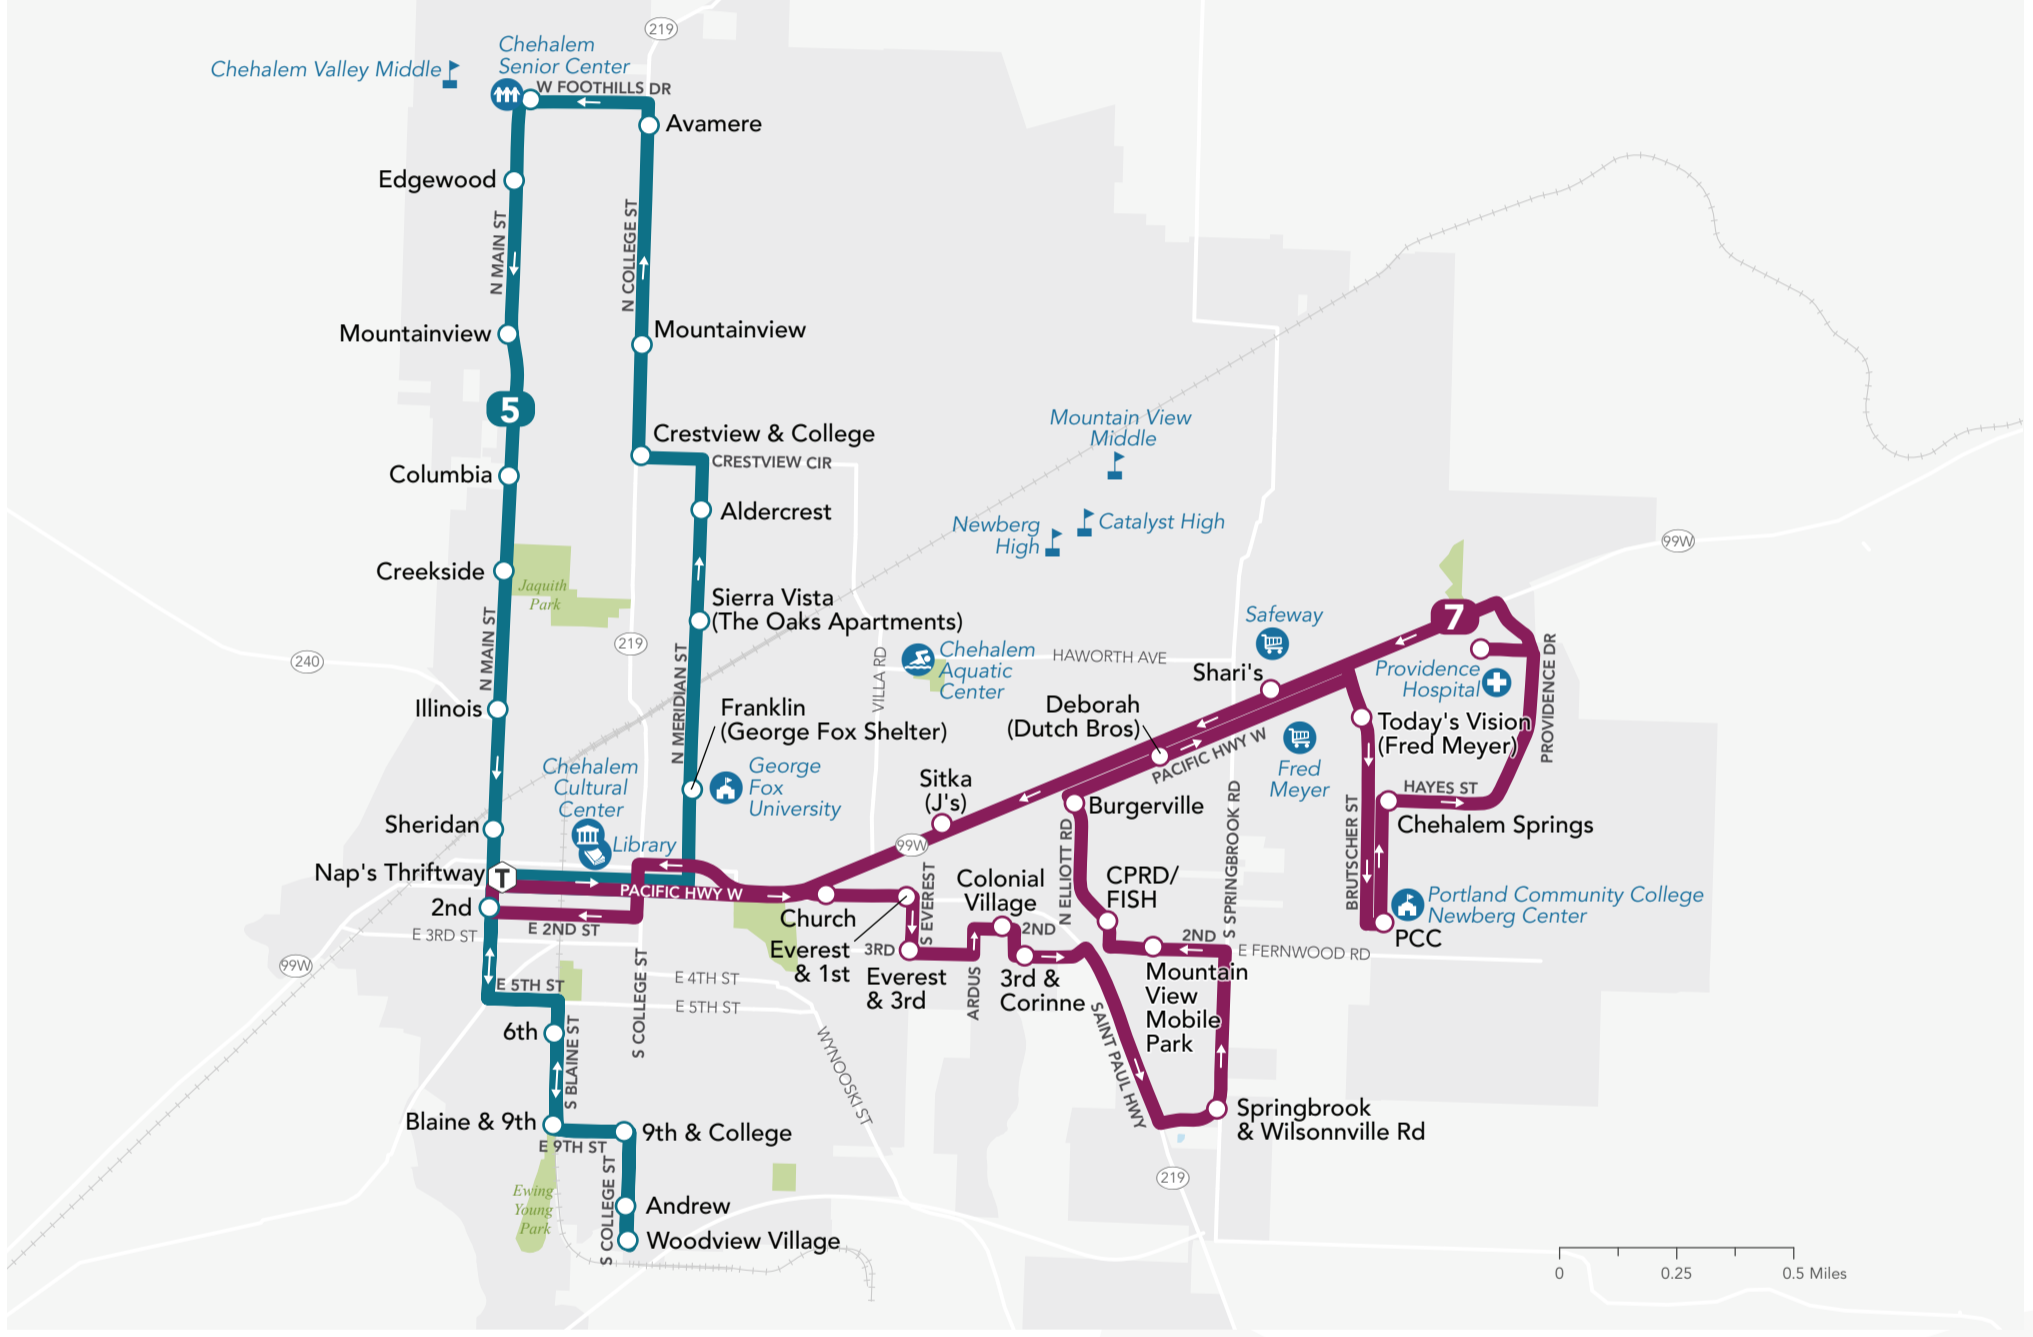

o Real-Time Stop ID#

HOW'S THE WEATHER?

For the safety of our riders, service may be suspended, re-routed or reduced during inclement weather.

For schedule changes:

- Call Main: 503-474-4900
Newberg: 503-538-7433
- Visit YCBus.org
 - Check Real-Time
 - Check Rider Alerts

MONDAY - FRIDAY						
ROUTE 7 NEWBERG - PROVIDENCE						
784299	784322	784328	784306	784323	784338	784299
Newberg 1st & Main Nap's Thriftway	Newberg E 2nd St at Ardu Colonial Village Apts	Newberg Elliott Rd CPRD/FISH	Newberg Brutscher St Today's Vision	Newberg 99w Providence Hospital (front entrance)	Newberg Hwy 99w & Sitka Ave J's Restaurant	Newberg 1st & Main Nap's Thriftway
7:05 am	7:10 am	7:15 am	7:21 am	7:25 am	7:30 am	7:35 am
8:10 am	8:15 am	8:20 am	8:26 am	8:30 am	8:35 am	8:40 am
9:15 am	9:20 am	9:25 am	9:31 am	9:35 am	9:40 am	9:45 am
11:25 am	11:30 am	11:35 am	11:41 am	11:45 am	11:50 am	11:55 am
12:30 pm	12:35 pm	12:40 pm	12:46 pm	12:50 pm	12:55 pm	1:00 pm
1:35 pm	1:40 pm	1:45 pm	1:51 pm	1:55 pm	2:00 pm	2:05 pm
2:40 pm	2:45 pm	2:50 pm	2:56 pm	3:00 pm	3:05 pm	3:10 pm
3:45 pm	3:50 pm	3:55 pm	4:01 pm	4:05 pm	4:10 pm	4:15 pm
4:50 pm	4:55 pm	5:00 pm	5:06 pm	5:10 pm	5:15 pm	5:20 pm
5:55 pm	6:00 pm	6:05 pm	6:11 pm	6:15 pm	6:20 pm	6:25 pm

o Real-Time Stop ID#

HOLIDAY SCHEDULE

YC Transit does not operate on major holidays, including:

- New Years Day
- Memorial Day
- Independence Day
- Labor Day
- Thanksgiving Day
- Christmas Day