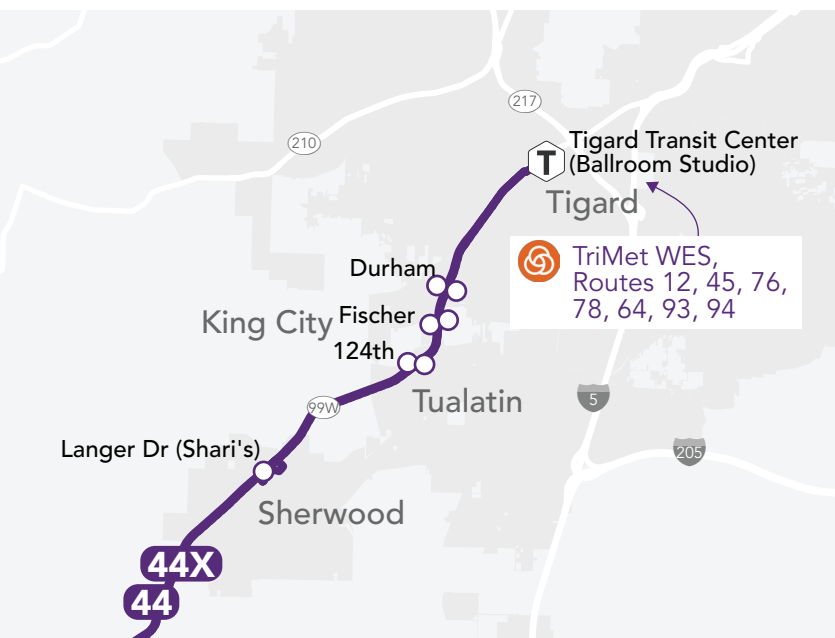

LUNES A VIERNES

RUTA 44

TIGARD TO McMINNVILLE - SOUTHBOUND

784334	784363	784297	784338	784299	784324	784440	784301	784358	784364
Tigard Commercial St Transit Center (Ballroom Studio)	Sherwood Hwy 99w at 124th North	Sherwood Langer Dr Shari's	Newberg Hwy 99w & Sitka Ave J's Restaurant	Newberg 1st & Main Nap's Thriftway	Dundee Hwy 99w & 10th American Legion	Dayton Ferry St & 5th Across from City Hall	Lafayette Hwy 99w & Market City Hall Shelter	McMinnville Lafayette Ave (near Hwy 99w) Safeway	McMinnville 800 NE 2nd St Transit Center
7:52 am	8:07 am	8:13 am	8:26 am	8:32 am	8:41 am	8:52 am	9:00 am	9:06 am	9:11 am
8:44 am	8:55 am	9:03 am	9:16 am	9:24 am	9:31 am	9:40 am	9:50 am	9:57 am	10:02 am
12:02 pm	12:15 pm	12:21 pm	12:34 pm	12:44 pm	12:53 pm	1:03 pm	1:13 pm	1:19 pm	1:25 pm
1:38 pm	1:48 pm	1:53 pm	2:09 pm	2:19 pm	2:29 pm	2:39 pm	2:51 pm	2:56 pm	3:02 pm
2:56 pm	3:09 pm	3:16 pm	3:33 pm	3:43 pm	3:53 pm	4:01 pm	4:10 pm	4:20 pm	4:27 pm
4:50 pm	5:05 pm	5:16 pm	5:34 pm	5:42 pm	5:49 pm	6:03 pm	6:11 pm	6:20 pm	6:25 pm
6:24 pm	6:37 pm	6:45 pm	7:01 pm	7:07 pm	7:15 pm	7:26 pm	7:35 pm	7:42 pm	7:47 pm
7:04 pm	7:15 pm	7:21 pm	7:38 pm	7:44 pm					
7:39 pm	7:50 pm	7:56 pm	8:10 pm	8:14 pm	8:20 pm	8:30 pm	8:38 pm	8:44 pm	8:49 pm

o ID de parada en tiempo real #