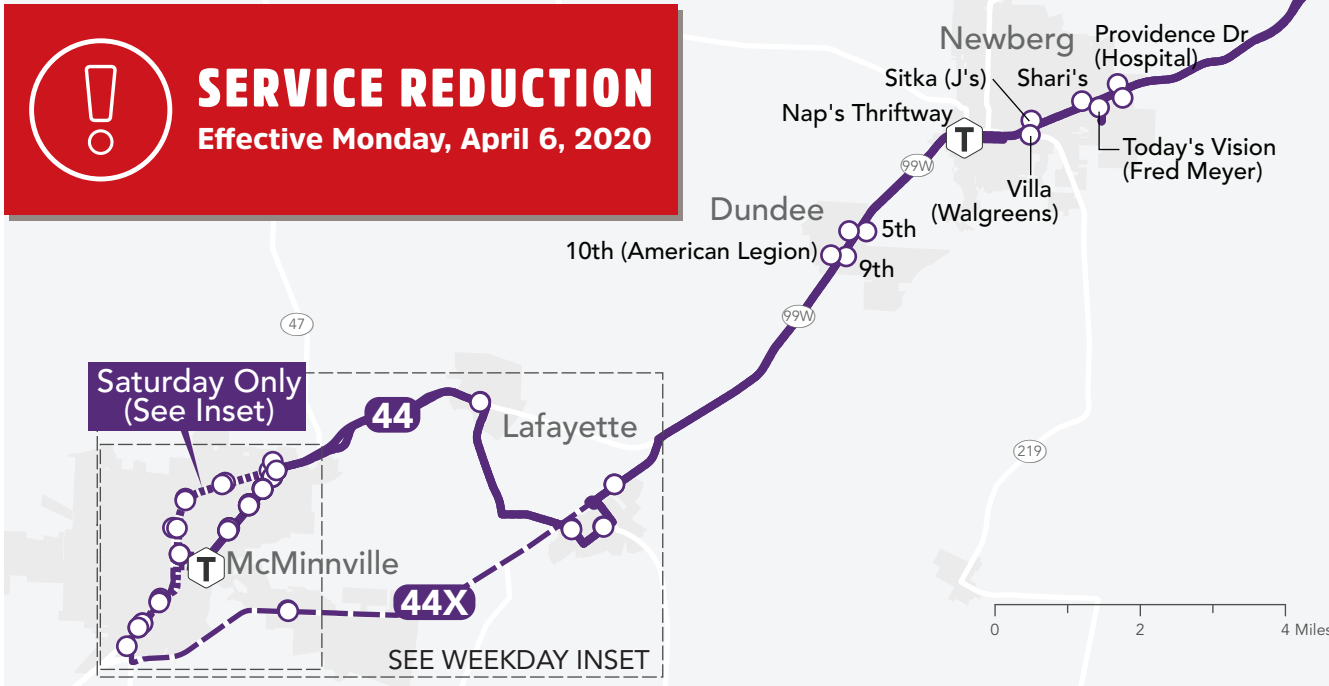

o ID de parada en tiempo real #

LUNES A VIERNES

RUTA 44

TIGARD TO McMINNVILLE - SOUTHBOUND

784334	784363	784297	784338	784299	784324	784440	784301	784358	784364
Tigard Commercial St Transit Center (Ballroom Studio)	Sherwood Hwy 99w at 124th North	Sherwood Langer Dr Shari's	Newberg Hwy 99w & Sitka Ave J's Restaurant	Newberg 1st & Main Nap's Thriftway	Dundee Hwy 99w & 10th American Legion	Dayton Ferry St & 5th Across from City Hall	Lafayette Hwy 99w & Market City Hall Shelter	McMinnville Lafayette Ave (near Hwy 99w) Safeway	McMinnville 800 NE 2nd St Transit Center
7:52 am	8:07 am	8:13 am	8:26 am	8:32 am	8:41 am	8:52 am	9:00 am	9:06 am	9:11 am
8:44 am	8:55 am	9:03 am	9:16 am	9:24 am	9:31 am	9:40 am	9:50 am	9:57 am	10:02 am
12:02 pm	12:15 pm	12:21 pm	12:34 pm	12:44 pm	12:53 pm	1:03 pm	1:13 pm	1:19 pm	1:25 pm
1:38 pm	1:48 pm	1:53 pm	2:09 pm	2:19 pm	2:29 pm	2:39 pm	2:51 pm	2:56 pm	3:02 pm
2:56 pm	3:09 pm	3:16 pm	3:33 pm	3:43 pm	3:53 pm	4:01 pm	4:10 pm	4:20 pm	4:27 pm
4:50 pm	5:05 pm	5:16 pm	5:34 pm	5:42 pm	5:49 pm	6:03 pm	6:11 pm	6:20 pm	6:25 pm
6:24 pm	6:37 pm	6:45 pm	7:01 pm	7:07 pm	7:15 pm	7:26 pm	7:35 pm	7:42 pm	7:47 pm
7:04 pm	7:15 pm	7:21 pm	7:38 pm	7:44 pm					
7:39 pm	7:50 pm	7:56 pm	8:10 pm	8:14 pm	8:20 pm	8:30 pm	8:38 pm	8:44 pm	8:49 pm

o ID de parada en tiempo real #

SERVICE REDUCTION
Effective Monday, April 6, 2020

LUNES A VIERNES

RUTA 44X

McMINNVILLE TO TIGARD NORTHBOUND

784364	784411	784360	784455	784299	784297	784362	784334
McMinnville 800 NE 2nd St Transit Center	McMinnville 5th St & Cows OMI	McMinnville Hwy 99w & Founders Linfield Blaine St Shelter	McMinnville Hwy 18 Willamette Valley Medical Center front entrance	Newberg 1st & Main Nap's Thriftway	Sherwood Langer Dr Shari's	Sherwood Hwy 99w at 124th North	Tigard Commercial St Transit Center (Ballroom Studio)
5:05 pm	5:09 pm	5:15 pm	5:23 pm	5:41 pm	5:56 pm	6:04 pm	6:14 pm