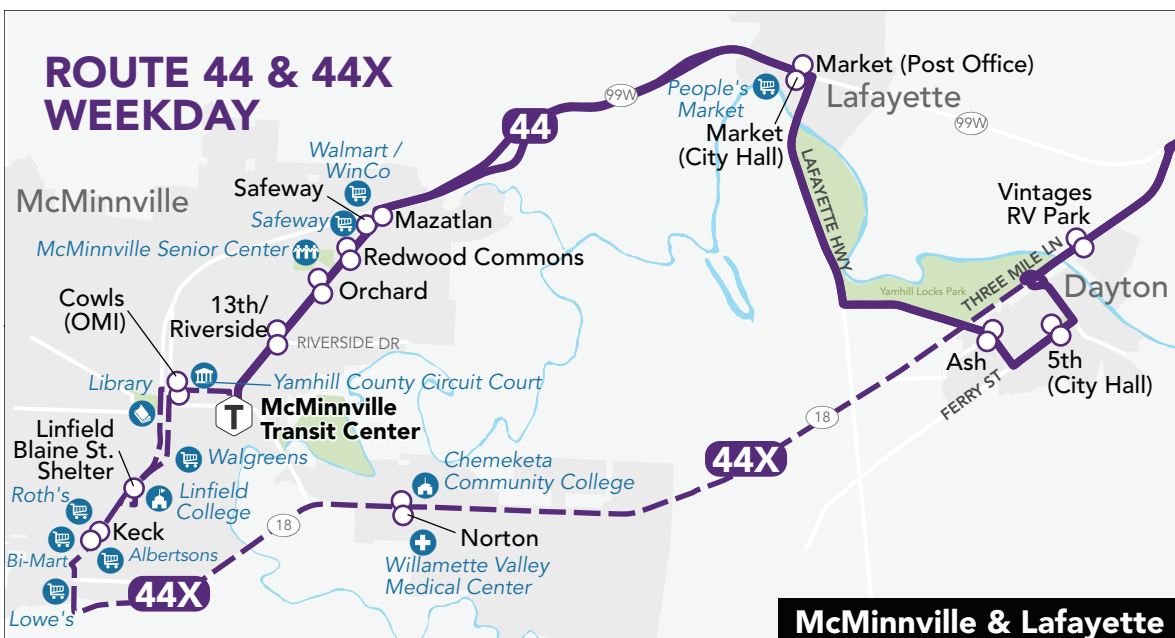

LUNES A VIERNES

RUTA 44

TIGARD TO McMINNVILLE - SOUTHBOUND

784334	784363	784297	784338	784299	784324	784440	784301	784358	784364
Tigard Commercial St Transit Center (Ballroom Studio)	Sherwood Hwy 99w at 124th North	Sherwood Langer Dr Shari's	Newberg Hwy 99w & Sitka Ave J's Restaurant	Newberg 1st & Main Nap's Thriftway	Dundee Hwy 99w & 10th American Legion	Dayton Ferry St & 5th Across from City Hall	Lafayette Hwy 99w & Market City Hall Shelter	McMinnville Lafayette Ave (near Hwy 99w) Safeway	McMinnville 800 NE 2nd St Transit Center
7:52 am	8:07 am	8:13 am	8:26 am	8:32 am	8:41 am	8:52 am	9:00 am	9:06 am	9:11 am
8:44 am	8:55 am	9:03 am	9:16 am	9:24 am	9:31 am	9:40 am	9:50 am	9:57 am	10:02 am
12:02 pm	12:15 pm	12:21 pm	12:34 pm	12:44 pm	12:53 pm	1:03 pm	1:13 pm	1:19 pm	1:25 pm
1:38 pm	1:48 pm	1:53 pm	2:09 pm	2:19 pm	2:29 pm	2:39 pm	2:51 pm	2:56 pm	3:02 pm
2:56 pm	3:09 pm	3:16 pm	3:33 pm	3:43 pm	3:53 pm	4:01 pm	4:10 pm	4:20 pm	4:27 pm
4:50 pm	5:05 pm	5:16 pm	5:34 pm	5:42 pm	5:49 pm	6:03 pm	6:11 pm	6:20 pm	6:25 pm
6:24 pm	6:37 pm	6:45 pm	7:01 pm	7:07 pm	7:15 pm	7:26 pm	7:35 pm	7:42 pm	7:47 pm
7:04 pm	7:15 pm	7:21 pm	7:38 pm	7:44 pm					
7:39 pm	7:50 pm	7:56 pm	8:10 pm	8:14 pm	8:20 pm	8:30 pm	8:38 pm	8:44 pm	8:49 pm

o ID de parada en tiempo real #