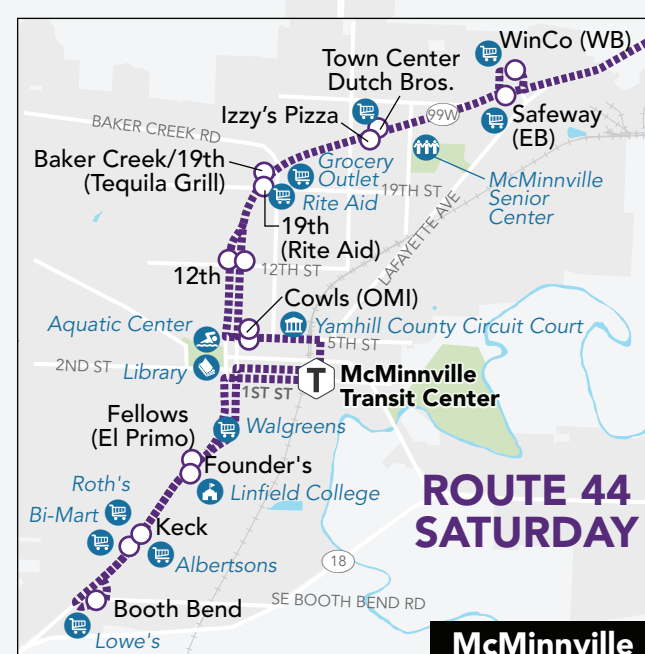

SERVICE REDUCTION
Effective Monday, April 6, 2020