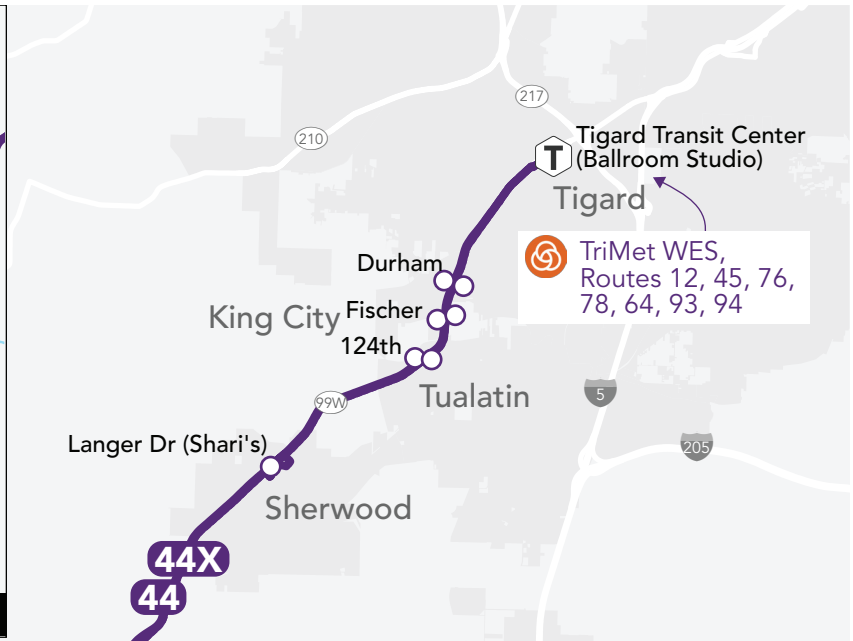

o Real-Time Stop ID#

MONDAY - FRIDAY

ROUTE 44 TIGARD TO McMINNVILLE - SOUTHBOUND

784334	784363	784297	784338	784299	784324	784440	784301	784358	784364
Tigard Commercial St Transit Center (Ballroom Studio)	Sherwood Hwy 99w at 124 th North	Sherwood Langer Dr Shari's	Newberg Hwy 99w & Sitka Ave J's Restaurant	Newberg 1 st & Main Nap's Thriftway	Dundee Hwy 99w & 10 th American Legion	Dayton Ferry St & 5 th Across from City Hall	Lafayette Hwy 99w & Market City Hall Shelter	McMinnville Lafayette Ave (near Hwy 99w) Safeway	McMinnville 800 NE 2 nd St Transit Center
7:52 am	8:07 am	8:13 am	8:26 am	8:32 am	8:41 am	8:52 am	9:00 am	9:06 am	9:11 am
8:44 am	8:55 am	9:03 am	9:16 am	9:24 am	9:31 am	9:40 am	9:50 am	9:57 am	10:02 am
12:02 pm	12:15 pm	12:21 pm	12:34 pm	12:44 pm	12:53 pm	1:03 pm	1:13 pm	1:19 pm	1:25 pm
1:38 pm	1:48 pm	1:53 pm	2:09 pm	2:19 pm	2:29 pm	2:39 pm	2:51 pm	2:56 pm	3:02 pm
2:56 pm	3:09 pm	3:16 pm	3:33 pm	3:43 pm	3:53 pm	4:01 pm	4:10 pm	4:20 pm	4:27 pm
4:50 pm	5:05 pm	5:16 pm	5:34 pm	5:42 pm	5:49 pm	6:03 pm	6:11 pm	6:20 pm	6:25 pm
6:24 pm	6:37 pm	6:45 pm	7:01 pm	7:07 pm	7:15 pm	7:26 pm	7:35 pm	7:42 pm	7:47 pm
7:04 pm	7:15 pm	7:21 pm	7:38 pm	7:44 pm					
7:39 pm	7:50 pm	7:56 pm	8:10 pm	8:14 pm	8:20 pm	8:30 pm	8:38 pm	8:44 pm	8:49 pm

o Real-Time Stop ID#

Temporarily Canceled

! SERVICE REDUCTION
Effective Monday, April 6, 2020

MONDAY - FRIDAY

ROUTE 44X McMINNVILLE TO TIGARD NORTHBOUND

784364	784411	784360	784455	784299	784297	784362	784334
McMinnville 800 NE 2 nd St Transit Center	McMinnville 5 th St & Cowls OMI	McMinnville Hwy 99w & Founders Linfield Blaine St Shelter	McMinnville Hwy 18 Willamette Valley Medical Center front entrance	Newberg 1 st & Main Nap's Thriftway	Sherwood Langer Dr Shari's	Sherwood Hwy 99w at 124 th North	Tigard Commercial St Transit Center (Ballroom Studio)
5:05 pm	5:09 pm	5:15 pm	5:23 pm	5:41 pm	5:56 pm	6:04 pm	6:14 pm