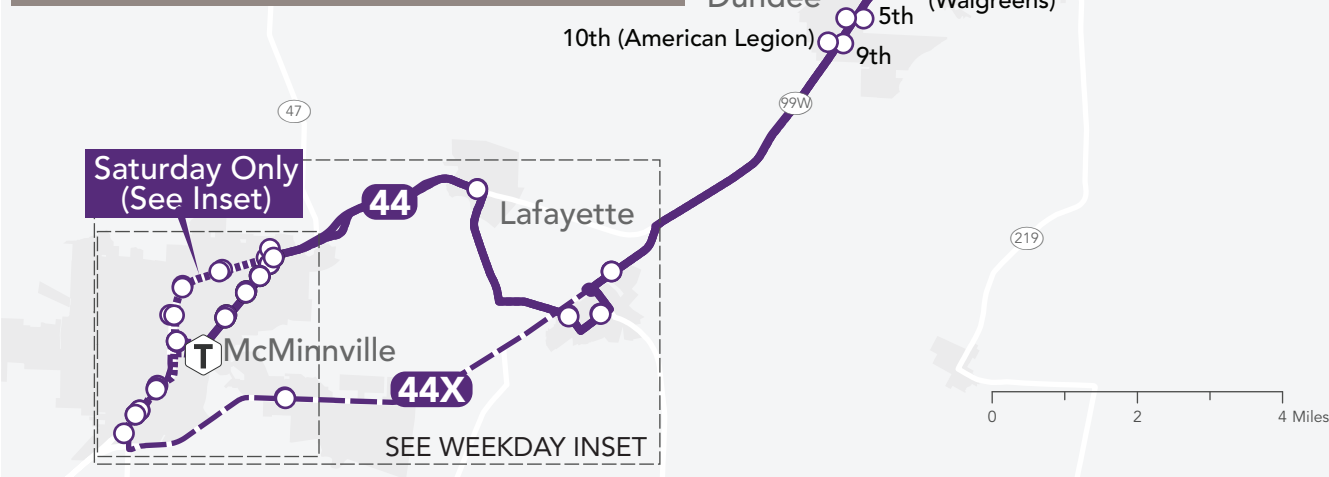

o Real-Time Stop ID#

MONDAY - FRIDAY

ROUTE 44 TIGARD TO McMINNVILLE - SOUTHBOUND

784334	784363	784297	784338	784299	784324	784440	784301	784358	784364
Tigard Commercial St Transit Center (Ballroom Studio)	Sherwood Hwy 99w at 124 th North	Sherwood Langer Dr Shari's	Newberg Hwy 99w & Sitka Ave J's Restaurant	Newberg 1 st & Main Nap's Thriftway	Dundee Hwy 99w & 10 th American Legion	Dayton Ferry St & 5 th Across from City Hall	Lafayette Hwy 99w & Market City Hall Shelter	McMinnville Lafayette Ave (near Hwy 99w) Safeway	McMinnville 800 NE 2 nd St Transit Center
7:52 am	8:07 am	8:13 am	8:26 am	8:32 am	8:41 am	8:52 am	9:00 am	9:06 am	9:11 am
8:44 am	8:55 am	9:03 am	9:16 am	9:24 am	9:31 am	9:40 am	9:50 am	9:57 am	10:02 am
12:02 pm	12:15 pm	12:21 pm	12:34 pm	12:44 pm	12:53 pm	1:03 pm	1:13 pm	1:19 pm	1:25 pm
1:38 pm	1:48 pm	1:53 pm	2:09 pm	2:19 pm	2:29 pm	2:39 pm	2:51 pm	2:56 pm	3:02 pm
2:56 pm	3:09 pm	3:16 pm	3:33 pm	3:43 pm	3:53 pm	4:01 pm	4:10 pm	4:20 pm	4:27 pm
4:50 pm	5:05 pm	5:16 pm	5:34 pm	5:42 pm	5:49 pm	6:03 pm	6:11 pm	6:20 pm	6:25 pm
6:24 pm	6:37 pm	6:45 pm	7:01 pm	7:07 pm	7:15 pm	7:26 pm	7:35 pm	7:42 pm	7:47 pm
7:04 pm	7:15 pm	7:21 pm	7:38 pm	7:44 pm					
7:39 pm	7:50 pm	7:56 pm	8:10 pm	8:14 pm	8:20 pm	8:30 pm	8:38 pm	8:44 pm	8:49 pm

o Real-Time Stop ID#

Temporarily Canceled

! SERVICE REDUCTION
Effective Monday, April 6, 2020

MONDAY - FRIDAY

ROUTE 44X McMINNVILLE TO TIGARD NORTHBOUND

784364	784411	784360	784455	784299	784297	784362	784334
McMinnville 800 NE 2 nd St Transit Center	McMinnville 5 th St & Cowls OMI	McMinnville Hwy 99w & Founders Linfield Blaine St Shelter	McMinnville Hwy 18 Willamette Valley Medical Center front entrance	Newberg 1 st & Main Nap's Thriftway	Sherwood Langer Dr Shari's	Sherwood Hwy 99w at 124 th North	Tigard Commercial St Transit Center (Ballroom Studio)
5:05 pm	5:09 pm	5:15 pm	5:23 pm	5:41 pm	5:56 pm	6:04 pm	6:14 pm