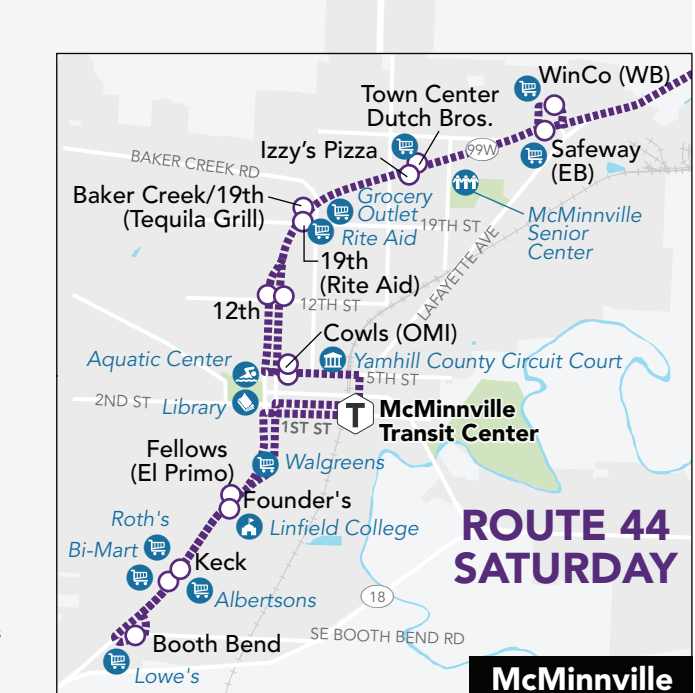

! SERVICE REDUCTION
Effective Monday, April 6, 2020