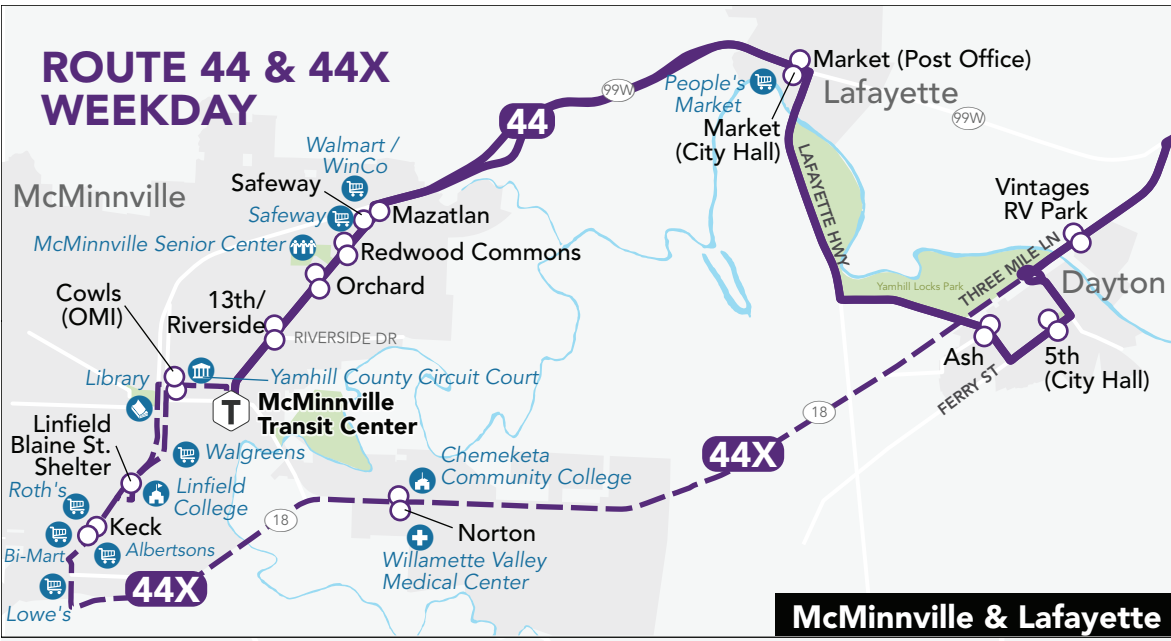

MONDAY - FRIDAY

ROUTE 44 TIGARD TO McMINNVILLE - SOUTHBOUND

784334	784363	784297	784338	784299	784324	784440	784301	784358	784364
Tigard Commercial St Transit Center (Ballroom Studio)	Sherwood Hwy 99w at 124th North	Sherwood Langer Dr Shari's	Newberg Hwy 99w & Sitka Ave J's Restaurant	Newberg 1st & Main Nap's Thriftway	Dundee Hwy 99w & 10th American Legion	Dayton Ferry St & 5th Across from City Hall	Lafayette Hwy 99w & Market City Hall Shelter	McMinnville Lafayette Ave (near Hwy 99w) Safeway	McMinnville 800 NE 2nd St Transit Center
7:52 am	8:07 am	8:13 am	8:26 am	8:32 am	8:41 am	8:52 am	9:00 am	9:06 am	9:11 am
8:44 am	8:55 am	9:03 am	9:16 am	9:24 am	9:31 am	9:40 am	9:50 am	9:57 am	10:02 am
12:02 pm	12:15 pm	12:21 pm	12:34 pm	12:44 pm	12:53 pm	1:03 pm	1:13 pm	1:19 pm	1:25 pm
1:38 pm	1:48 pm	1:53 pm	2:09 pm	2:19 pm	2:29 pm	2:39 pm	2:51 pm	2:56 pm	3:02 pm
2:56 pm	3:09 pm	3:16 pm	3:33 pm	3:43 pm	3:53 pm	4:01 pm	4:10 pm	4:20 pm	4:27 pm
4:50 pm	5:05 pm	5:16 pm	5:34 pm	5:42 pm	5:49 pm	6:03 pm	6:11 pm	6:20 pm	6:25 pm
6:24 pm	6:37 pm	6:45 pm	7:01 pm	7:07 pm	7:15 pm	7:26 pm	7:35 pm	7:42 pm	7:47 pm
7:04 pm	7:15 pm	7:21 pm	7:38 pm	7:44 pm					
7:39 pm	7:50 pm	7:56 pm	8:10 pm	8:14 pm	8:20 pm	8:30 pm	8:38 pm	8:44 pm	8:49 pm

o Real-Time Stop ID#

Temporarily Canceled