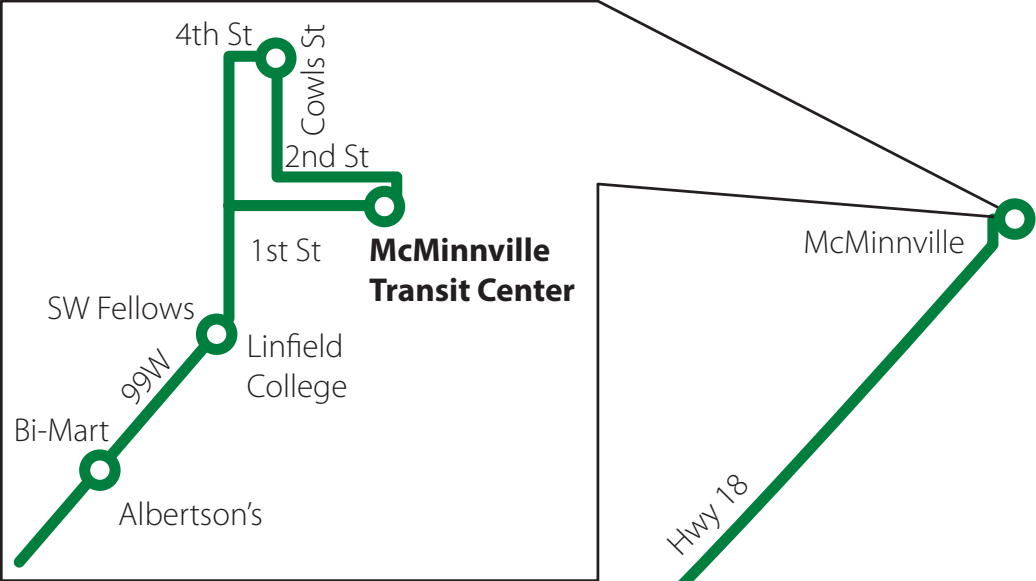

Yamhill County
Transit Area

Route 22

McMinnville to Grand Ronde

Route 22

**McMinnville-
Grand Ronde**

2X
Spirit Mountain Shuttle
North by NW Coastal Connector

Route 22 McMinnville - Grand Ronde

Route 22 McMinnville Transit Center to Grand Ronde Community Center

McMinnville Transit Center	4th & Cows@ OMI	Hwy 99w & SW Fellows	Hwy 99W @ Bimart	W Main @ Cherry Hill Rd Sheridan	Sheridan Shelter (Main & Hill)	Washington & Main Sheridan (TJ's)	Oaken Hill & Main Willamina	Main & C St. Willamina	Main & Barber Willamina	Spirit Mountain East Entrance	Grand Ronde Rd & South St.	Grand Ronde Community Center
6:25	6:27	6:29	6:30	6:40	6:41	6:42	6:50	6:51	6:52	7:07	7:10	7:12
8:15	8:17	8:19	8:20	8:30	8:31	8:32	8:40	8:41	8:42	8:57	9:00	9:02
10:40	10:42	10:44	10:45	10:55	10:56	10:57	11:05	11:06	11:07	11:22	11:25	11:27
12:30	12:32	12:34	12:35	12:46	12:47	12:48	12:55	12:56	1:00	1:15	1:18	1:20
2:20	2:22	2:24	2:25	2:36	2:37	2:38	2:45	2:46	2:47	3:02	3:05	3:07
4:45	4:47	4:49	4:50	5:01	5:02	5:03	5:10	5:11	5:12	5:27	5:30	5:32
6:35	6:37	6:39	6:40	6:51	6:52	6:53	7:00	7:01	7:02	7:17	7:20	7:22

Weekday Service

PM times in **bold**

Yamhill County Transit Area (YCTA) operates eleven routes; including (4) local fixed routes in McMinnville and Newberg and (7) commuter, express Mon-Fri to Salem, Grand Ronde, Hillsboro, and Tigard. Saturday routes to Grand Ronde and Tigard. Customers can connect to TriMet at Hillsboro MAX station and Tigard Transit Center and to Cherriots at Glen Creek Transit Center and the Coastal Connector at Spirit Mountain. YCTA also offers paratransit service in Newberg and McMinnville and general public dial-a-ride on a limited basis.