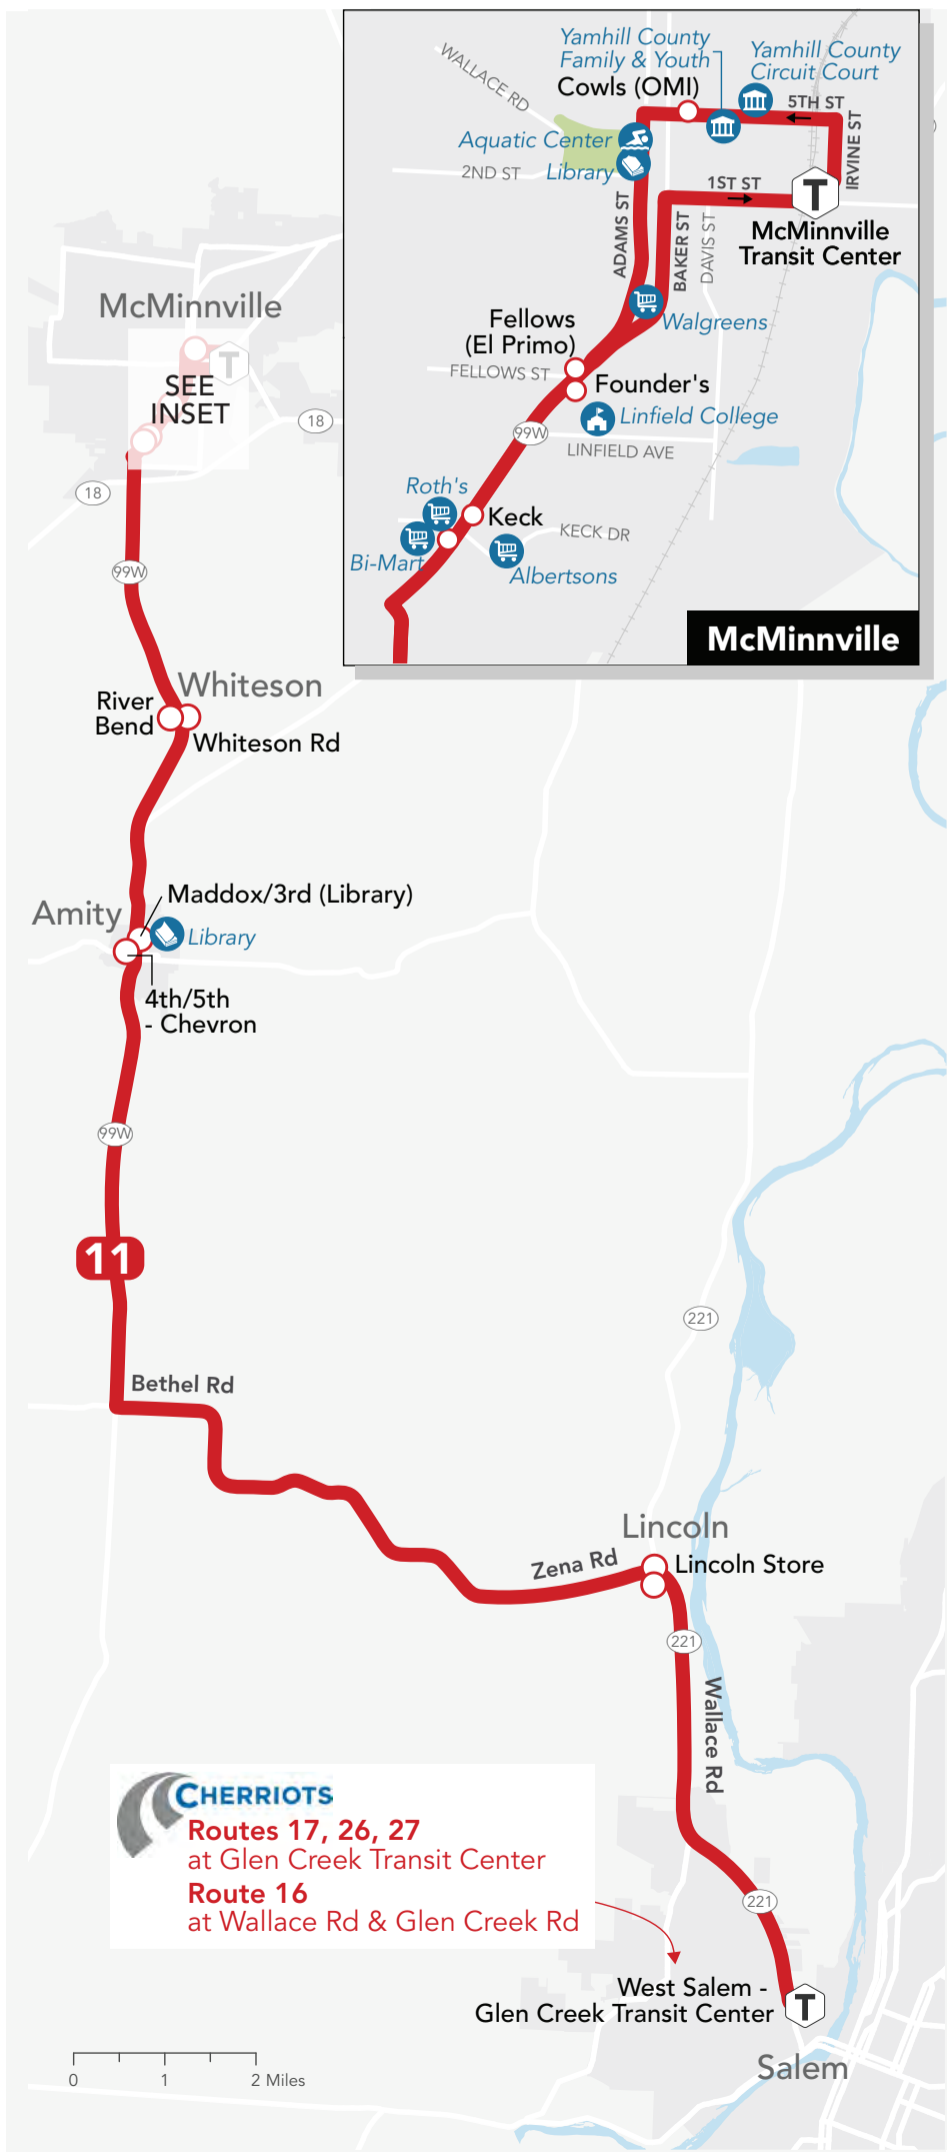

RUTA 11 McMinnville TO WEST SALEM - SOUTHBOUND							
784364	835709	784361	784335	784308	784290	784291	784292
McMinnville 800 NE 2nd St Transit Center	McMinnville 5th St & Cowls OMI	McMinnville Hwy 99w & SW Fellows El Primo	McMinnville Hwy 99w at Keck Dr Bi-Mart	Whiteson Hwy 99w & Riverbend Rd	Amity Hwy 99w at 5th Chevron	Lincoln Zena Hill Rd & Wallace Rd NW Lincoln Store	West Salem Glen Creek Transit Center
6:00 am	6:03 am	6:06 am	6:07 am	6:12 am	6:17 am	6:32 am	6:42 am
7:35 am	7:38 am	7:41 am	7:42 am	7:47 am	7:52 am	8:07 am	8:17 am
12:00 pm	12:03 pm	12:06 pm	12:07 pm	12:12 pm	12:17 pm	12:32 pm	12:42 pm
4:00 pm	4:03 pm	4:06 pm	4:07 pm	4:12 pm	4:17 pm	4:32 pm	4:42 pm
5:40 pm	5:43 pm	5:46 pm	5:47 pm	5:52 pm	5:57 pm	6:12 pm	6:22 pm

o ID de parada en tiempo real #

LUNES A VIERNES

RUTA 11 WEST SALEM TO McMINNVILLE - NORTHBOUND						
784292	784291	784296	784289	784332	784372	784364
West Salem Glen Creek Transit Center	Lincoln Zena Hill Rd & Wallace Rd NW Lincoln Store	Amity Hwy 99w at 3rd Library	Whiteson Hwy 99w & SE Whiteson Rd	McMinnville Hwy 99w at Keck Dr Albertsons	McMinnville Baker St & Founders Linfield College	McMinnville 800 NE 2nd St Transit Center
6:45 am	6:55 am	7:10 am	7:15 am	7:20 am	7:21 am	7:25 am
8:20 am	8:30 am	8:45 am	8:50 am	8:55 am	8:56 am	9:00 am
12:52 pm	1:02 pm	1:17 pm	1:22 pm	1:27 pm	1:28 pm	1:32 pm
4:50 pm	5:00 pm	5:15 pm	5:20 pm	5:25 pm	5:26 pm	5:30 pm
6:30 pm	6:40 pm	6:55 pm	7:00 pm	7:05 pm	7:06 pm	7:10 pm

o ID de parada en tiempo real #

CUÁLES SON LAS CONDICIONES DEL CLIMA

Por la seguridad de nuestros pasajeros, el servicio podría ser suspendido, desviado o reducido durante condiciones del clima severas.

Para cambios en horarios:

- Llame al teléfono principal:
  503-474-4900
  Newberg: 503-538-7433
- Visite YCBus.org
  - Verifique en tiempo real
  - Verifique avisos de alerta para pasajeros

HORARIO DE DÍAS FESTIVOS

YC Transit no opera durante los días festivos importantes, incluyendo:

- Día de Año Nuevo
- Día de Conmemoración de los Caídos
- Día de Independencia
- Día del Trabajo
- Día de Acción de Gracias
- Día de Navidad