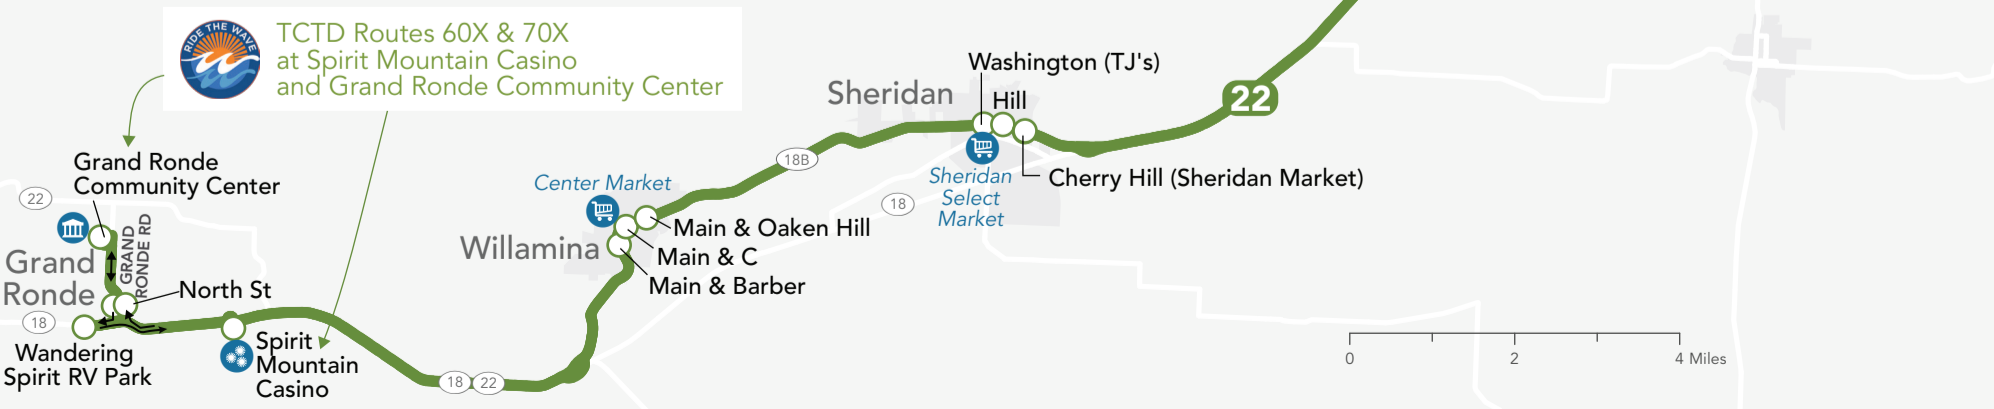

SATURDAY

ROUTE 22 McMinnville to Grand Ronde - Westbound								
784509	865709	784364	784361	784335	784371	784516	784283	784284
McMinnville Grandhaven WinCo Foods	McMinnville 5 th St & Cows OMI	McMinnville 800 NE 2 nd St Transit Center	McMinnville Hwy 99w & SW Fellows El Primo	McMinnville Hwy 99w at Keck Dr Bi-Mart	Sheridan Hwy 18B at Cherry Hill Rd Sheridan Market	Willamina Oaken Hill & Main	Spirit Mountain Hwy 18 East Entrance	Grand Ronde Grand Ronde Rd Community Center
8:18 am	8:27 am	8:30 am	8:34 am	8:36 am	8:50 am	8:59 am	9:11 am	9:18 am
10:48 am	10:57 am	11:00 am	11:04 am	11:06 am	11:20 am	11:29 am	11:41 am	11:48 am
1:18 pm	1:27 pm	1:30 pm	1:34 pm	1:36 pm	1:50 pm	1:59 pm	2:11 pm	2:18 pm
3:48 pm	3:57 pm	4:00 pm	4:04 pm	4:06 pm	4:20 pm	4:29 pm	4:41 pm	4:48 pm

SATURDAY

ROUTE 22 Grand Ronde to McMinnville - Eastbound									
784284	784520	784283	784343	784450	784332	784361	784364	835709	784509
Grand Ronde Grand Ronde Rd Community Center	Grand Ronde Hwy 18 Wandering Spirit RV Park	Spirit Mountain Hwy 18 East Entrance	Willamina Main & Barber	Sheridan Washington & Main TJ's	McMinnville Hwy 99w at Keck Dr Albertsons	McMinnville Hwy 99w & SW Fellows Linfield College	McMinnville 800 NE 2 nd St Transit Center	McMinnville 5 th St & Cows OMI	McMinnville Grandhaven WinCo Foods
9:26 am	9:31 am	9:36 am	9:47 am	9:56 am	10:11 am	10:12 am	10:16 am	10:19 am	10:28 am
11:56 am	12:01 pm	12:06 pm	12:17 pm	12:26 pm	12:41 pm	12:42 pm	12:46 pm	12:49 pm	12:58 pm
2:26 pm	2:31 pm	2:36 pm	2:47 pm	2:56 pm	3:11 pm	3:12 pm	3:16 pm	3:19 pm	3:28 pm
4:56 pm	5:01 pm	5:06 pm	5:17 pm	5:26 pm	5:41 pm	5:42 pm	5:46 pm	5:49 pm	5:58 pm

Saturday Only
SEE INSET

TCTD Routes 60X & 70X at Spirit Mountain Casino and Grand Ronde Community Center