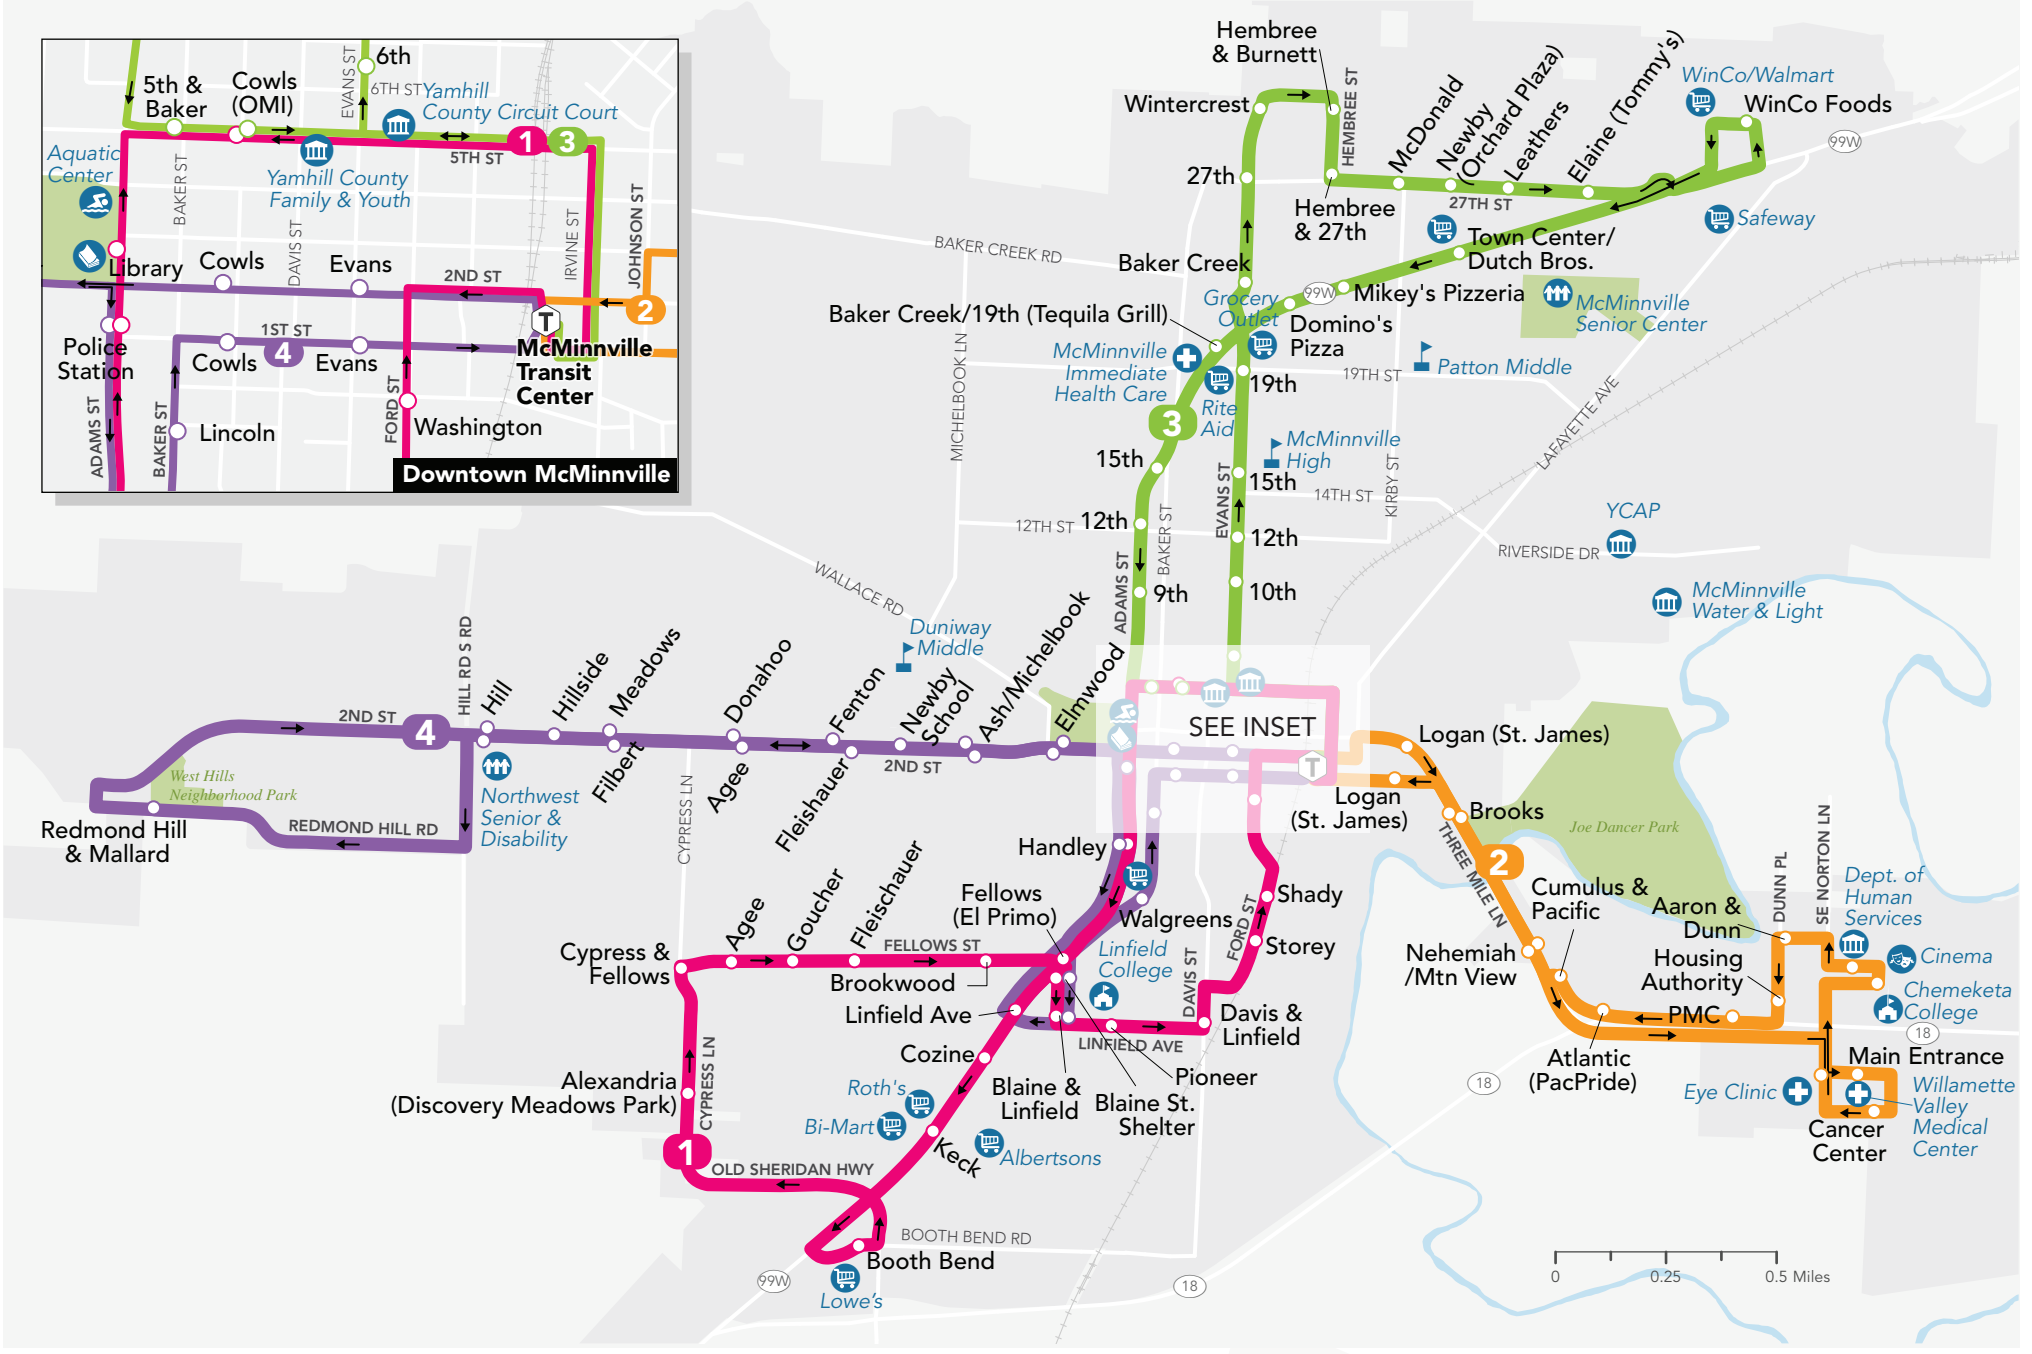

o Real-Time Stop ID#

MONDAY - FRIDAY

ROUTE 3 McMINNVILLE - NORTH LOOP

784364	784313	784314	784509	784408	784364
McMinnville 800 NE 2nd St Transit Center	McMinnville Evans & 19th	McMinnville Hembree & 27th	McMinnville Grandhaven WinCo Foods	McMinnville NW Adams St & 12th	McMinnville 800 NE 2nd St Transit Center
8:04 am	8:09 am	8:13 am	8:19 am	8:25 am	8:30 am
9:04 am	9:09 am	9:13 am	9:19 am	9:25 am	9:30 am
10:04 am	10:09 am	10:13 am	10:19 am	10:25 am	10:30 am
11:04 am	11:09 am	11:13 am	11:19 am	11:25 am	11:30 am
12:04 pm	12:09 pm	12:13 pm	12:19 pm	12:25 pm	12:30 pm
1:04 pm	1:09 pm	1:13 pm	1:19 pm	1:25 pm	1:30 pm
2:04 pm	2:09 pm	2:13 pm	2:19 pm	2:25 pm	2:30 pm
3:04 pm	3:09 pm	3:13 pm	3:19 pm	3:25 pm	3:30 pm
4:04 pm	4:09 pm	4:13 pm	4:19 pm	4:25 pm	4:30 pm
5:04 pm	5:09 pm	5:13 pm	5:19 pm	5:25 pm	5:30 pm

MONDAY - FRIDAY

ROUTE 2 McMINNVILLE - EAST LOOP

784364	784325	784442	784364
McMinnville 800 NE 2nd St Transit Center	McMinnville Stratus Ave Willamette Valley Medical Center front entrance	McMinnville Norton Ln CCC/Cinema/DHS	McMinnville 800 NE 2nd St Transit Center
7:01 am	7:07 am	7:13 am	7:20 am
8:11 am	8:17 am	8:23 am	8:30 am
9:11 am	9:17 am	9:23 am	9:30 am
10:11 am	10:17 am	10:23 am	10:30 am
11:11 am	11:17 am	11:23 am	11:30 am
12:11 pm	12:17 pm	12:23 pm	12:30 pm
1:11 pm	1:17 pm	1:23 pm	1:30 pm
2:11 pm	2:17 pm	2:23 pm	2:30 pm
3:11 pm	3:17 pm	3:23 pm	3:30 pm
4:11 pm	4:17 pm	4:23 pm	4:30 pm
5:11 pm	5:17 pm	5:23 pm	5:30 pm

o Real-Time Stop ID#

HOLIDAY SCHEDULE

YC Transit does not operate on major holidays, including:

- New Years Day
- Memorial Day
- Independence Day
- Labor Day
- Thanksgiving Day
- Christmas Day