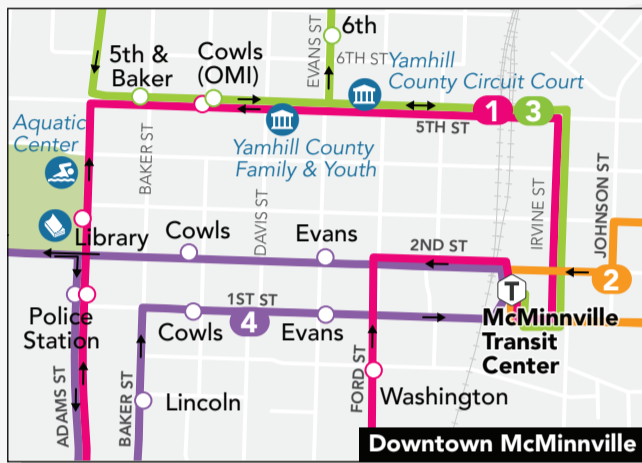

o ID de parada en tiempo real #

LUNES A VIERNES

RUTA 3 McMinnville - NORTH LOOP

784364	784313	784314	784509	784408	784364
McMinnville 800 NE 2nd St Transit Center	McMinnville Evans & 19th	McMinnville Hembree & 27th	McMinnville Grandhaven WinCo Foods	McMinnville NW Adams St & 12th	McMinnville 800 NE 2nd St Transit Center
8:04 am	8:09 am	8:13 am	8:19 am	8:25 am	8:30 am
9:04 am	9:09 am	9:13 am	9:19 am	9:25 am	9:30 am
10:04 am	10:09 am	10:13 am	10:19 am	10:25 am	10:30 am
11:04 am	11:09 am	11:13 am	11:19 am	11:25 am	11:30 am
12:04 pm	12:09 pm	12:13 pm	12:19 pm	12:25 pm	12:30 pm
1:04 pm	1:09 pm	1:13 pm	1:19 pm	1:25 pm	1:30 pm
2:04 pm	2:09 pm	2:13 pm	2:19 pm	2:25 pm	2:30 pm
3:04 pm	3:09 pm	3:13 pm	3:19 pm	3:25 pm	3:30 pm
4:04 pm	4:09 pm	4:13 pm	4:19 pm	4:25 pm	4:30 pm
5:04 pm	5:09 pm	5:13 pm	5:19 pm	5:25 pm	5:30 pm

o ID de parada en tiempo real #

CUÁLES SON LAS CONDICIONES DEL CLIMA

Por la seguridad de nuestros pasajeros, el servicio podría ser suspendido, desviado o reducido durante condiciones del clima severas.

Para cambios en horarios:

- Llame al teléfono principal: 503-474-4900
  Newberg: 503-538-7433
- Visite YCBus.org
  - Verifique en tiempo real
  - Verifique avisos de alerta para pasajeros

LUNES A VIERNES

RUTA 2 McMinnville - EAST LOOP

784364	784325	784442	784364
McMinnville 800 NE 2nd St Transit Center	McMinnville Stratus Ave Willamette Valley Medical Center front entrance	McMinnville Norton Ln CCC/Cinema/DHS	McMinnville 800 NE 2nd St Transit Center
7:01 am	7:07 am	7:13 am	7:20 am
8:11 am	8:17 am	8:23 am	8:30 am
9:11 am	9:17 am	9:23 am	9:30 am
10:11 am	10:17 am	10:23 am	10:30 am
11:11 am	11:17 am	11:23 am	11:30 am
12:11 pm	12:17 pm	12:23 pm	12:30 pm
1:11 pm	1:17 pm	1:23 pm	1:30 pm
2:11 pm	2:17 pm	2:23 pm	2:30 pm
3:11 pm	3:17 pm	3:23 pm	3:30 pm
4:11 pm	4:17 pm	4:23 pm	4:30 pm
5:11 pm	5:17 pm	5:23 pm	5:30 pm

o ID de parada en tiempo real #

LUNES A VIERNES

RUTA 4 McMinnville - WEST LOOP

784364	784311	784514	784312	784360	784364
McMinnville 800 NE 2nd St Transit Center	McMinnville 2nd & Fenton	McMinnville Redmond Hill Rd West Hills Park	McMinnville 2nd & Fleishauer	McMinnville Hwy 99W & Founders Linfield Blaine St Shelter	McMinnville 800 NE 2nd St Transit Center
7:30 am	7:34 am	7:41 am	7:49 am	7:53 am	7:57 am
8:30 am	8:34 am	8:41 am	8:49 am	8:53 am	8:57 am
9:30 am	9:34 am	9:41 am	9:49 am	9:53 am	9:57 am
10:30 am	10:34 am	10:41 am	10:49 am	10:53 am	10:57 am
11:30 am	11:34 am	11:41 am	11:49 am	11:53 am	11:57 am
12:30 pm	12:34 pm	12:41 pm	12:49 pm	12:53 pm	12:57 pm
1:30 pm	1:34 pm	1:41 pm	1:49 pm	1:53 pm	1:57 pm
2:30 pm	2:34 pm	2:41 pm	2:49 pm	2:53 pm	2:57 pm
3:30 pm	3:34 pm	3:41 pm	3:49 pm	3:53 pm	3:57 pm
4:30 pm	4:34 pm	4:41 pm	4:49 pm	4:53 pm	4:57 pm
5:30 pm	5:34 pm	5:41 pm	5:49 pm	5:53 pm	5:57 pm

o ID de parada en tiempo real #

HORARIO DE DÍAS FESTIVOS

YC Transit no opera durante los días festivos importantes, incluyendo:

- Día de Año Nuevo
- Día de Conmemoración de los Caídos
- Día de Independencia
- Día del Trabajo
- Día de Acción de Gracias
- Día de Navidad