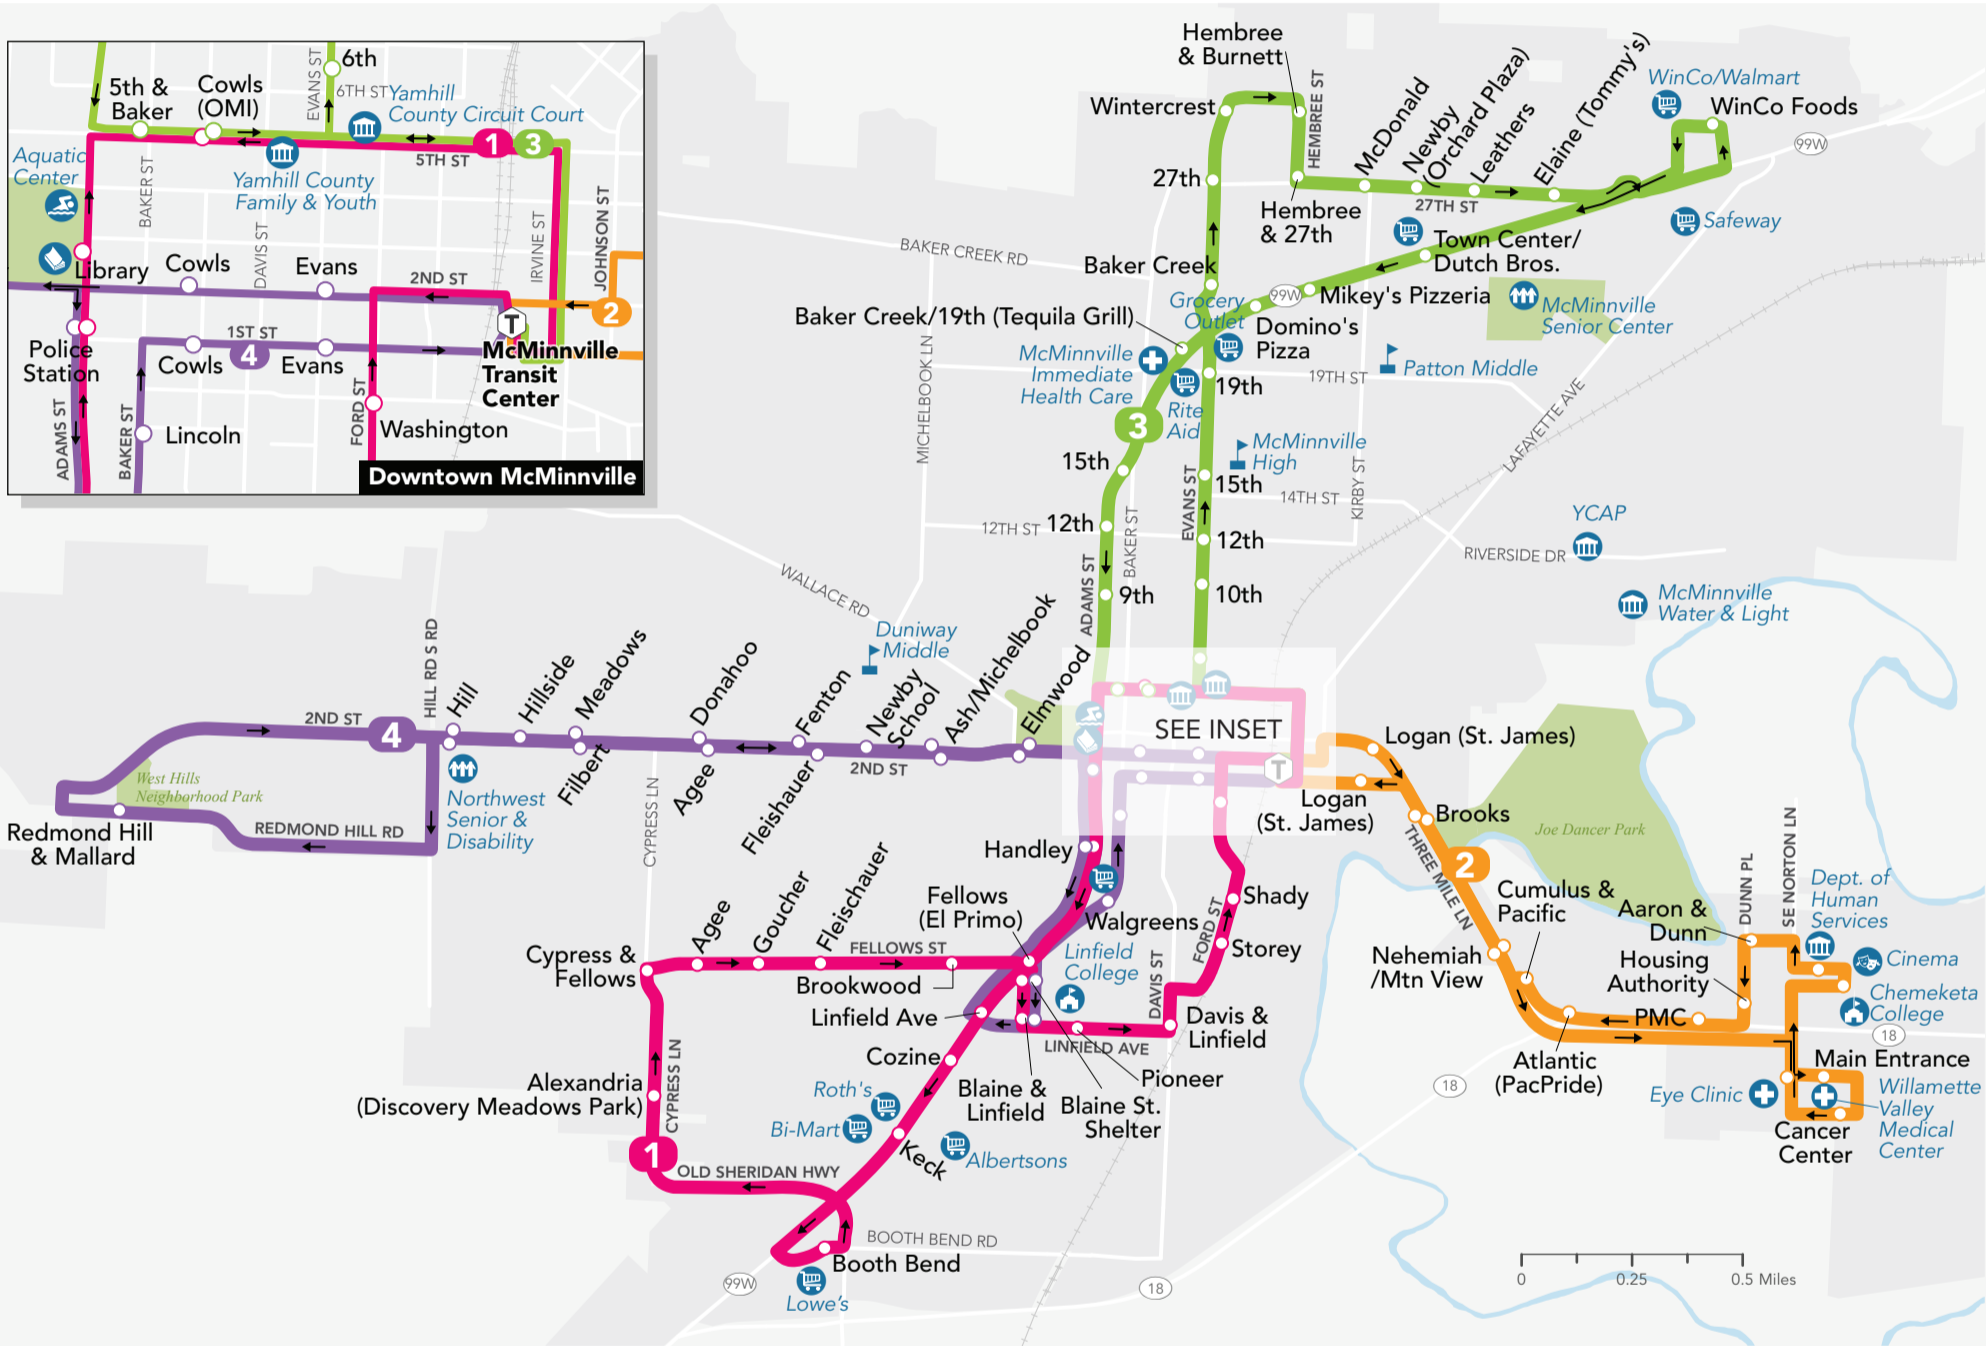

o ID de parada en tiempo real #

LUNES A VIERNES

RUTA 3 McMinnville - NORTH LOOP

784364	784313	784314	784509	784408	784364
McMinnville 800 NE 2nd St Transit Center	McMinnville Evans & 19th	McMinnville Hembree & 27th	McMinnville Grandhaven WinCo Foods	McMinnville NW Adams St & 12th	McMinnville 800 NE 2nd St Transit Center
8:04 am	8:09 am	8:13 am	8:19 am	8:25 am	8:30 am
9:04 am	9:09 am	9:13 am	9:19 am	9:25 am	9:30 am
10:04 am	10:09 am	10:13 am	10:19 am	10:25 am	10:30 am
11:04 am	11:09 am	11:13 am	11:19 am	11:25 am	11:30 am
12:04 pm	12:09 pm	12:13 pm	12:19 pm	12:25 pm	12:30 pm
1:04 pm	1:09 pm	1:13 pm	1:19 pm	1:25 pm	1:30 pm
2:04 pm	2:09 pm	2:13 pm	2:19 pm	2:25 pm	2:30 pm
3:04 pm	3:09 pm	3:13 pm	3:19 pm	3:25 pm	3:30 pm
4:04 pm	4:09 pm	4:13 pm	4:19 pm	4:25 pm	4:30 pm
5:04 pm	5:09 pm	5:13 pm	5:19 pm	5:25 pm	5:30 pm

o ID de parada en tiempo real #

CUÁLES SON LAS CONDICIONES DEL CLIMA

Por la seguridad de nuestros pasajeros, el servicio podría ser suspendido, desviado o reducido durante condiciones del clima severas.

Para cambios en horarios:

- Llame al teléfono principal: 503-474-4900
  Newberg: 503-538-7433
- Visite YCBus.org
  - Verifique en tiempo real
  - Verifique avisos de alerta para pasajeros

LUNES A VIERNES

RUTA 2 McMinnville - EAST LOOP

784364	784325	784442	784364
McMinnville 800 NE 2nd St Transit Center	McMinnville Stratus Ave Willamette Valley Medical Center front entrance	McMinnville Norton Ln CCC/Cinema/DHS	McMinnville 800 NE 2nd St Transit Center
7:01 am	7:07 am	7:13 am	7:20 am
8:11 am	8:17 am	8:23 am	8:30 am
9:11 am	9:17 am	9:23 am	9:30 am
10:11 am	10:17 am	10:23 am	10:30 am
11:11 am	11:17 am	11:23 am	11:30 am
12:11 pm	12:17 pm	12:23 pm	12:30 pm
1:11 pm	1:17 pm	1:23 pm	1:30 pm
2:11 pm	2:17 pm	2:23 pm	2:30 pm
3:11 pm	3:17 pm	3:23 pm	3:30 pm
4:11 pm	4:17 pm	4:23 pm	4:30 pm
5:11 pm	5:17 pm	5:23 pm	5:30 pm

o ID de parada en tiempo real #

LUNES A VIERNES

RUTA 4 McMinnville - WEST LOOP

784364	784311	784514	784312	784360	784364
McMinnville 800 NE 2nd St Transit Center	McMinnville 2nd & Fenton	McMinnville Redmond Hill Rd West Hills Park	McMinnville 2nd & Fleishauer	McMinnville Hwy 99W & Founders Linfield Blaine St Shelter	McMinnville 800 NE 2nd St Transit Center
7:30 am	7:34 am	7:41 am	7:49 am	7:53 am	7:57 am
8:30 am	8:34 am	8:41 am	8:49 am	8:53 am	8:57 am
9:30 am	9:34 am	9:41 am	9:49 am	9:53 am	9:57 am
10:30 am	10:34 am	10:41 am	10:49 am	10:53 am	10:57 am
11:30 am	11:34 am	11:41 am	11:49 am	11:53 am	11:57 am
12:30 pm	12:34 pm	12:41 pm	12:49 pm	12:53 pm	12:57 pm
1:30 pm	1:34 pm	1:41 pm	1:49 pm	1:53 pm	1:57 pm
2:30 pm	2:34 pm	2:41 pm	2:49 pm	2:53 pm	2:57 pm
3:30 pm	3:34 pm	3:41 pm	3:49 pm	3:53 pm	3:57 pm
4:30 pm	4:34 pm	4:41 pm	4:49 pm	4:53 pm	4:57 pm
5:30 pm	5:34 pm	5:41 pm	5:49 pm	5:53 pm	5:57 pm

o ID de parada en tiempo real #

HORARIO DE DÍAS FESTIVOS

YC Transit no opera durante los días festivos importantes, incluyendo:

- Día de Año Nuevo
- Día de Conmemoración de los Caídos
- Día de Independencia
- Día del Trabajo
- Día de Acción de Gracias
- Día de Navidad