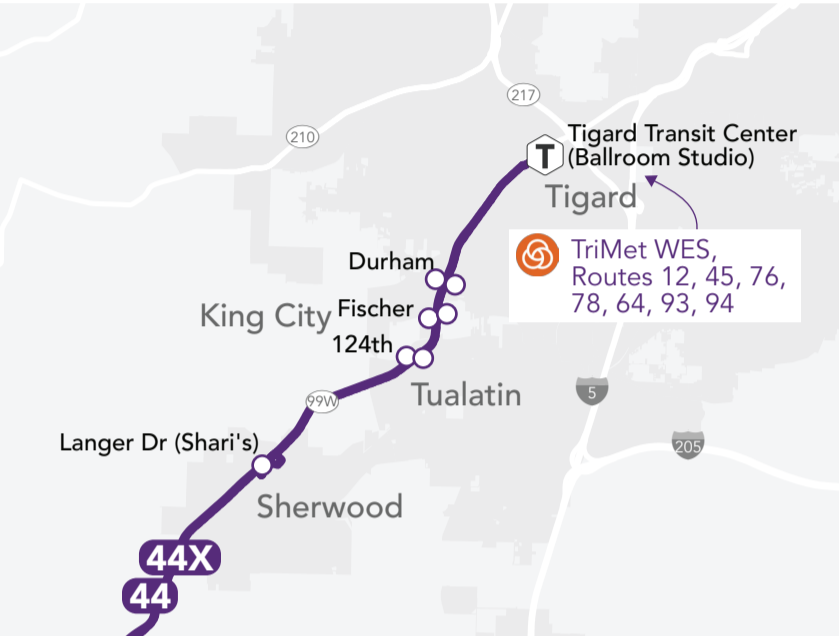

o ID de parada en tiempo real #

LUNES A VIERNES

RUTA 44 TIGARD TO McMINNVILLE - SOUTHBOUND

784334	784363	784297	784338	784299	784324	784440	784301	784358	784364
Tigard Commercial St Transit Center (Ballroom Studio)	Sherwood Hwy 99w at 124th North	Sherwood Langer Dr Shari's	Newberg Hwy 99w & Sika Ave J's Restaurant	Newberg 1st & Main Nap's Thriftway	Dundee Hwy 99w & 10th American Legion	Dayton Ferry St & 5th Across from City Hall	Lafayette Hwy 99w & Market City Hall Shelter	McMinnville Lafayette Ave (near Hwy 99w) Safeway	McMinnville 800 NE 2nd St Transit Center
7:52 am	8:07 am	8:13 am	8:26 am	8:32 am	8:41 am	8:52 am	9:00 am	9:06 am	9:11 am
8:44 am	8:55 am	9:03 am	9:16 am	9:24 am	9:31 am	9:40 am	9:50 am	9:57 am	10:02 am
12:02 pm	12:15 pm	12:21 pm	12:34 pm	12:44 pm	12:53 pm	1:03 pm	1:13 pm	1:19 pm	1:25 pm
1:38 pm	1:48 pm	1:53 pm	2:09 pm	2:19 pm	2:29 pm	2:39 pm	2:51 pm	2:56 pm	3:02 pm
2:56 pm	3:09 pm	3:16 pm	3:33 pm	3:43 pm	3:53 pm	4:01 pm	4:10 pm	4:20 pm	4:27 pm
4:50 pm	5:05 pm	5:16 pm	5:34 pm	5:42 pm	5:49 pm	6:03 pm	6:11 pm	6:20 pm	6:25 pm
6:24 pm	6:37 pm	6:45 pm	7:01 pm	7:07 pm	7:15 pm	7:26 pm	7:35 pm	7:42 pm	7:47 pm
7:04 pm	7:15 pm	7:21 pm	7:38 pm	7:44 pm					
7:39 pm	7:50 pm	7:56 pm	8:10 pm	8:14 pm	8:20 pm	8:30 pm	8:38 pm	8:44 pm	8:49 pm

o ID de parada en tiempo real #

LUNES A VIERNES

RUTA 44X McMINNVILLE TO TIGARD NORTHBOUND

784364	784411	784360	784455	784299	784297	784362	784334
McMinnville 800 NE 2nd St Transit Center	McMinnville 5th St & Cows OMI	McMinnville Hwy 99w & Founders Linfield Blaine St Shelter	McMinnville Hwy 18 Willamette Valley Medical Center front entrance	Newberg 1st & Main Nap's Thriftway	Sherwood Langer Dr Shari's	Sherwood Hwy 99w at 124th North	Tigard Commercial St Transit Center (Ballroom Studio)
5:05 pm	5:09 pm	5:15 pm	5:23 pm	5:41 pm	5:56 pm	6:04 pm	6:14 pm

o ID de parada en tiempo real #

SÁBADO

RUTA 44 McMINNVILLE TO TIGARD - NORTHBOUND

784532	784364	784534	784315	784304	784300	784305	784299	784337	784306	784297	784362	784334
McMinnville Booth Bend Lowes (between Hwy 18 & Hwy 99)	McMinnville 800 NE 2nd St Transit Center	McMinnville Hwy 99w Izzy's Pizza	McMinnville NE Lafayette Ave & Hwy 99w KFC	Lafayette Hwy 99w & Market Post Office	Dayton Ferry St & 5th City Hall	Dundee 99w & 9th North Shelter	Newberg 1st & Main Nap's Thriftway	Newberg Hwy 99w (between Everett & Villa) Walgreens	Newberg Brutscher St Today's Vision	Sherwood Langer Dr Shari's	Sherwood Hwy 99w at 124th North	Tigard Commercial St Transit Center (Ballroom Studio)
7:48 am	7:57 am	8:03 am	8:06 am	8:11 am	8:18 am	8:28 am	8:33 am	8:38 am	8:43 am	8:56 am	9:01 am	9:10 am
10:28 am	10:37 am	10:43 am	10:46 am	10:51 am	10:58 am	11:08 am	11:13 am	11:18 am	11:23 am	11:36 am	11:41 am	11:50 am
2:03 pm	2:12 pm	2:18 pm	2:21 pm	2:26 pm	2:33 pm	2:43 pm	2:48 pm	2:53 pm	2:58 pm	3:11 pm	3:16 pm	3:25 pm
4:43 pm	4:52 pm	4:58 pm	5:01 pm	5:06 pm	5:13 pm	5:23 pm	5:28 pm	5:33 pm	5:38 pm	5:51 pm	5:56 pm	6:05 pm

o ID de parada en tiempo real #

LUNES A VIERNES

RUTA 44X TIGARD TO McMINNVILLE SOUTHBOUND

784334	784363	784297	784299	784455	784360	784411	784364
Tigard Commercial St Transit Center (Ballroom Studio)	Sherwood Hwy 99w at 124th North	Sherwood Langer Dr Shari's	Newberg 1st & Main Nap's Thriftway	McMinnville Hwy 18 Willamette Valley Medical Center front entrance	McMinnville Hwy 99w & Founders Linfield Blaine St Shelter	McMinnville 5th St & Cows OMI	McMinnville 800 NE 2nd St Transit Center
6:42 am	6:54 am	7:01 am	7:20 am	7:42 am	7:52 am	7:56 am	7:59 am

o ID de parada en tiempo real #

SÁBADO

RUTA 44 TIGARD TO McMINNVILLE - SOUTHBOUND