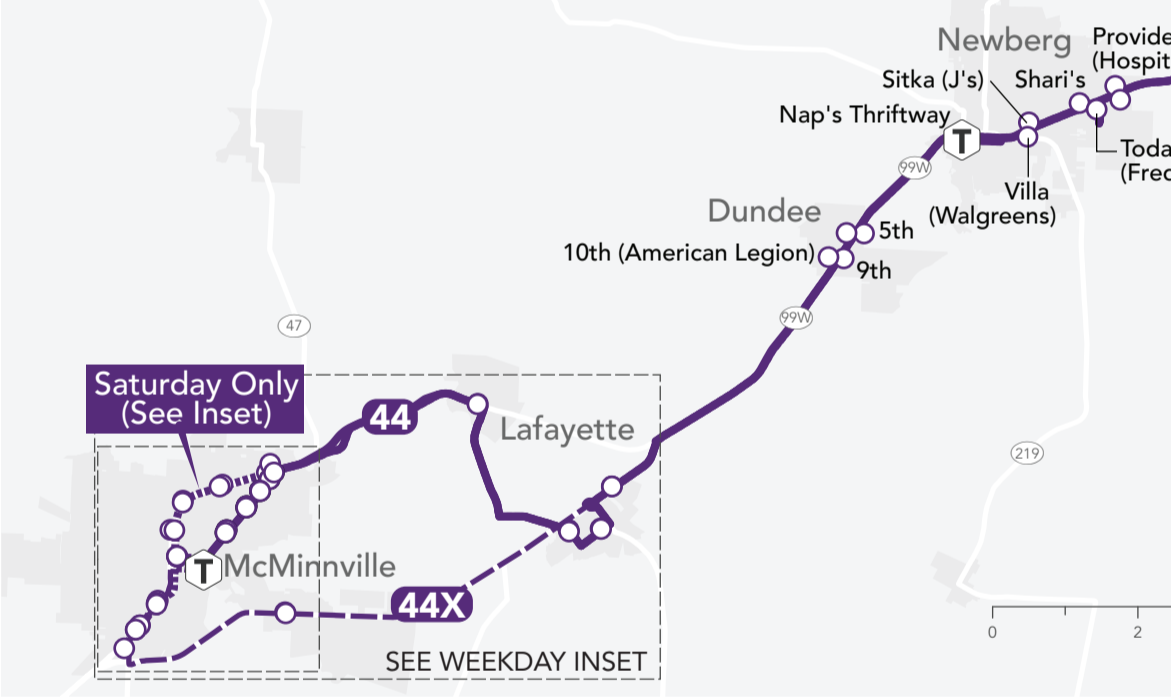

o ID de parada en tiempo real #

LUNES A VIERNES

RUTA 44 TIGARD TO McMINNVILLE - SOUTHBOUND

784334	784363	784297	784338	784299	784324	784440	784301	784358	784364
Tigard Commercial St Transit Center (Ballroom Studio)	Sherwood Hwy 99w at 124th North	Sherwood Langer Dr Shari's	Newberg Hwy 99w & Sika Ave J's Restaurant	Newberg 1st & Main Nap's Thriftway	Dundee Hwy 99w & 10th American Legion	Dayton Ferry St & 5th Across from City Hall	Lafayette Hwy 99w & Market City Hall Shelter	McMinnville Lafayette Ave (near Hwy 99w) Safeway	McMinnville 800 NE 2nd St Transit Center
7:52 am	8:07 am	8:13 am	8:26 am	8:32 am	8:41 am	8:52 am	9:00 am	9:06 am	9:11 am
8:44 am	8:55 am	9:03 am	9:16 am	9:24 am	9:31 am	9:40 am	9:50 am	9:57 am	10:02 am
12:02 pm	12:15 pm	12:21 pm	12:34 pm	12:44 pm	12:53 pm	1:03 pm	1:13 pm	1:19 pm	1:25 pm
1:38 pm	1:48 pm	1:53 pm	2:09 pm	2:19 pm	2:29 pm	2:39 pm	2:51 pm	2:56 pm	3:02 pm
2:56 pm	3:09 pm	3:16 pm	3:33 pm	3:43 pm	3:53 pm	4:01 pm	4:10 pm	4:20 pm	4:27 pm
4:50 pm	5:05 pm	5:16 pm	5:34 pm	5:42 pm	5:49 pm	6:03 pm	6:11 pm	6:20 pm	6:25 pm
6:24 pm	6:37 pm	6:45 pm	7:01 pm	7:07 pm	7:15 pm	7:26 pm	7:35 pm	7:42 pm	7:47 pm
7:04 pm	7:15 pm	7:21 pm	7:38 pm	7:44 pm					
7:39 pm	7:50 pm	7:56 pm	8:10 pm	8:14 pm	8:20 pm	8:30 pm	8:38 pm	8:44 pm	8:49 pm

o ID de parada en tiempo real #

LUNES A VIERNES

RUTA 44X McMINNVILLE TO TIGARD NORTHBOUND

784364	784411	784360	784455	784299	784297	784362	784334
McMinnville 800 NE 2nd St Transit Center	McMinnville 5th St & Cows OMI	McMinnville Hwy 99w & Founders Linfield Blaine St Shelter	McMinnville Hwy 18 Willamette Valley Medical Center front entrance	Newberg 1st & Main Nap's Thriftway	Sherwood Langer Dr Shari's	Sherwood Hwy 99w at 124th North	Tigard Commercial St Transit Center (Ballroom Studio)
5:05 pm	5:09 pm	5:15 pm	5:23 pm	5:41 pm	5:56 pm	6:04 pm	6:14 pm

o ID de parada en tiempo real #

SÁBADO

RUTA 44 McMINNVILLE TO TIGARD - NORTHBOUND

784532	784364	784534	784315	784304	784300	784305	784299	784337	784306	784297	784362	784334
McMinnville Booth Bend Lowes (between Hwy 18 & Hwy 99)	McMinnville 800 NE 2nd St Transit Center	McMinnville Hwy 99w Izzy's Pizza	McMinnville NE Lafayette Ave & Hwy 99w KFC	Lafayette Hwy 99w & Market Post Office	Dayton Ferry St & 5th City Hall	Dundee 99w & 9th North Shelter	Newberg 1st & Main Nap's Thriftway	Newberg Hwy 99w (between Everett & Villa) Walgreens	Newberg Brutscher St Today's Vision	Sherwood Langer Dr Shari's	Sherwood Hwy 99w at 124th North	Tigard Commercial St Transit Center (Ballroom Studio)
7:48 am	7:57 am	8:03 am	8:06 am	8:11 am	8:18 am	8:28 am	8:33 am	8:38 am	8:43 am	8:56 am	9:01 am	9:10 am
10:28 am	10:37 am	10:43 am	10:46 am	10:51 am	10:58 am	11:08 am	11:13 am	11:18 am	11:23 am	11:36 am	11:41 am	11:50 am
2:03 pm	2:12 pm	2:18 pm	2:21 pm	2:26 pm	2:33 pm	2:43 pm	2:48 pm	2:53 pm	2:58 pm	3:11 pm	3:16 pm	3:25 pm
4:43 pm	4:52 pm	4:58 pm	5:01 pm	5:06 pm	5:13 pm	5:23 pm	5:28 pm	5:33 pm	5:38 pm	5:51 pm	5:56 pm	6:05 pm

o ID de parada en tiempo real #

LUNES A VIERNES

RUTA 44X TIGARD TO McMINNVILLE SOUTHBOUND

784334	784363	784297	784299	784455	784360	784411	784364
Tigard Commercial St Transit Center (Ballroom Studio)	Sherwood Hwy 99w at 124th North	Sherwood Langer Dr Shari's	Newberg 1st & Main Nap's Thriftway	McMinnville Hwy 18 Willamette Valley Medical Center front entrance	McMinnville Hwy 99w & Founders Linfield Blaine St Shelter	McMinnville 5th St & Cows OMI	McMinnville 800 NE 2nd St Transit Center
6:42 am	6:54 am	7:01 am	7:20 am	7:42 am	7:52 am	7:56 am	7:59 am

o ID de parada en tiempo real #

SÁBADO

RUTA 44 TIGARD TO McMINNVILLE - SOUTHBOUND