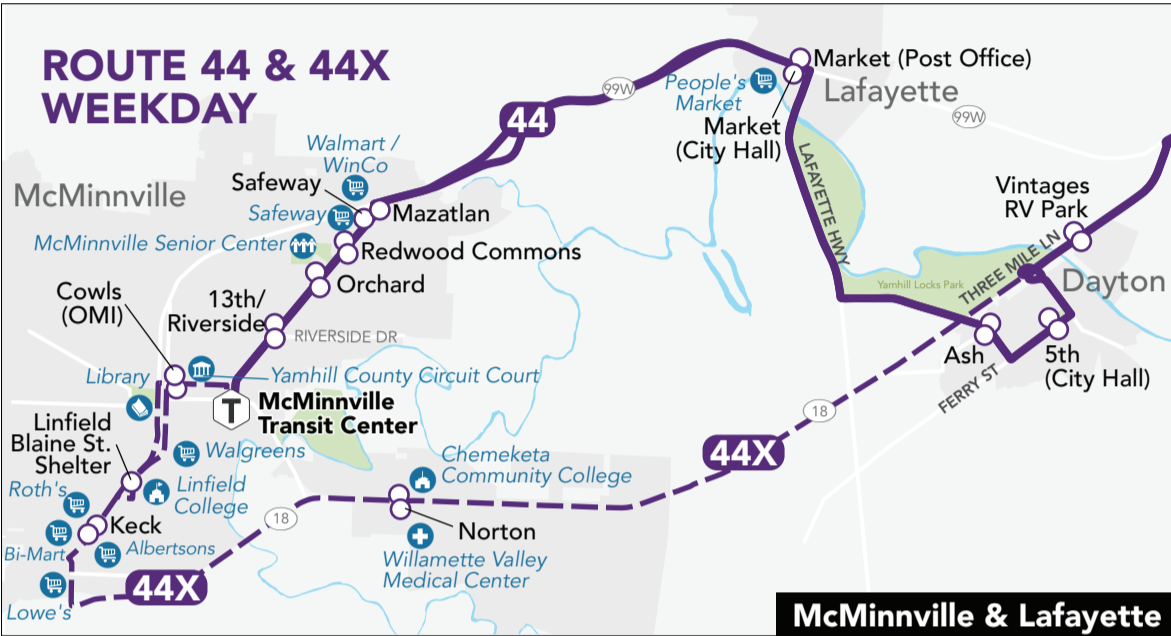

o ID de parada en tiempo real #

LUNES A VIERNES

RUTA 44 TIGARD TO McMINNVILLE - SOUTHBOUND

784334	784363	784297	784338	784299	784324	784440	784301	784358	784364
Tigard Commercial St Transit Center (Ballroom Studio)	Sherwood Hwy 99w at 124th North	Sherwood Langer Dr Shari's	Newberg Hwy 99w & Sika Ave J's Restaurant	Newberg 1st & Main Nap's Thriftway	Dundee Hwy 99w & 10th American Legion	Dayton Ferry St & 5th Across from City Hall	Lafayette Hwy 99w & Market City Hall Shelter	McMinnville Lafayette Ave (near Hwy 99w) Safeway	McMinnville 800 NE 2nd St Transit Center
7:52 am	8:07 am	8:13 am	8:26 am	8:32 am	8:41 am	8:52 am	9:00 am	9:06 am	9:11 am
8:44 am	8:55 am	9:03 am	9:16 am	9:24 am	9:31 am	9:40 am	9:50 am	9:57 am	10:02 am
12:02 pm	12:15 pm	12:21 pm	12:34 pm	12:44 pm	12:53 pm	1:03 pm	1:13 pm	1:19 pm	1:25 pm
1:38 pm	1:48 pm	1:53 pm	2:09 pm	2:19 pm	2:29 pm	2:39 pm	2:51 pm	2:56 pm	3:02 pm
2:56 pm	3:09 pm	3:16 pm	3:33 pm	3:43 pm	3:53 pm	4:01 pm	4:10 pm	4:20 pm	4:27 pm
4:50 pm	5:05 pm	5:16 pm	5:34 pm	5:42 pm	5:49 pm	6:03 pm	6:11 pm	6:20 pm	6:25 pm
6:24 pm	6:37 pm	6:45 pm	7:01 pm	7:07 pm	7:15 pm	7:26 pm	7:35 pm	7:42 pm	7:47 pm
7:04 pm	7:15 pm	7:21 pm	7:38 pm	7:44 pm					
7:39 pm	7:50 pm	7:56 pm	8:10 pm	8:14 pm	8:20 pm	8:30 pm	8:38 pm	8:44 pm	8:49 pm

o ID de parada en tiempo real #

LUNES A VIERNES

RUTA 44X McMINNVILLE TO TIGARD NORTHBOUND

784364	784411	784360	784455	784299	784297	784362	784334
McMinnville 800 NE 2nd St Transit Center	McMinnville 5th St & Cows OMI	McMinnville Hwy 99w & Founders Linfield Blaine St Shelter	McMinnville Hwy 18 Willamette Valley Medical Center front entrance	Newberg 1st & Main Nap's Thriftway	Sherwood Langer Dr Shari's	Sherwood Hwy 99w at 124th North	Tigard Commercial St Transit Center (Ballroom Studio)
5:05 pm	5:09 pm	5:15 pm	5:23 pm	5:41 pm	5:56 pm	6:04 pm	6:14 pm

o ID de parada en tiempo real #

SÁBADO

RUTA 44 McMINNVILLE TO TIGARD - NORTHBOUND

784532	784364	784534	784315	784304	784300	784305	784299	784337	784306	784297	784362	784334
McMinnville Booth Bend Lowes (between Hwy 18 & Hwy 99)	McMinnville 800 NE 2nd St Transit Center	McMinnville Hwy 99w Izzy's Pizza	McMinnville NE Lafayette Ave & Hwy 99w KFC	Lafayette Hwy 99w & Market Post Office	Dayton Ferry St & 5th City Hall	Dundee 99w & 9th North Shelter	Newberg 1st & Main Nap's Thriftway	Newberg Hwy 99w (between Everett & Villa) Walgreens	Newberg Brutscher St Today's Vision	Sherwood Langer Dr Shari's	Sherwood Hwy 99w at 124th North	Tigard Commercial St Transit Center (Ballroom Studio)
7:48 am	7:57 am	8:03 am	8:06 am	8:11 am	8:18 am	8:28 am	8:33 am	8:38 am	8:43 am	8:56 am	9:01 am	9:10 am
10:28 am	10:37 am	10:43 am	10:46 am	10:51 am	10:58 am	11:08 am	11:13 am	11:18 am	11:23 am	11:36 am	11:41 am	11:50 am
2:03 pm	2:12 pm	2:18 pm	2:21 pm	2:26 pm	2:33 pm	2:43 pm	2:48 pm	2:53 pm	2:58 pm	3:11 pm	3:16 pm	3:25 pm
4:43 pm	4:52 pm	4:58 pm	5:01 pm	5:06 pm	5:13 pm	5:23 pm	5:28 pm	5:33 pm	5:38 pm	5:51 pm	5:56 pm	6:05 pm

o ID de parada en tiempo real #

LUNES A VIERNES

RUTA 44X TIGARD TO McMINNVILLE SOUTHBOUND

784334	784363	784297	784299	784455	784360	784411	784364
Tigard Commercial St Transit Center (Ballroom Studio)	Sherwood Hwy 99w at 124th North	Sherwood Langer Dr Shari's	Newberg 1st & Main Nap's Thriftway	McMinnville Hwy 18 Willamette Valley Medical Center front entrance	McMinnville Hwy 99w & Founders Linfield Blaine St Shelter	McMinnville 5th St & Cows OMI	McMinnville 800 NE 2nd St Transit Center
6:42 am	6:54 am	7:01 am	7:20 am	7:42 am	7:52 am	7:56 am	7:59 am

o ID de parada en tiempo real #

SÁBADO

RUTA 44 TIGARD TO McMINNVILLE - SOUTHBOUND