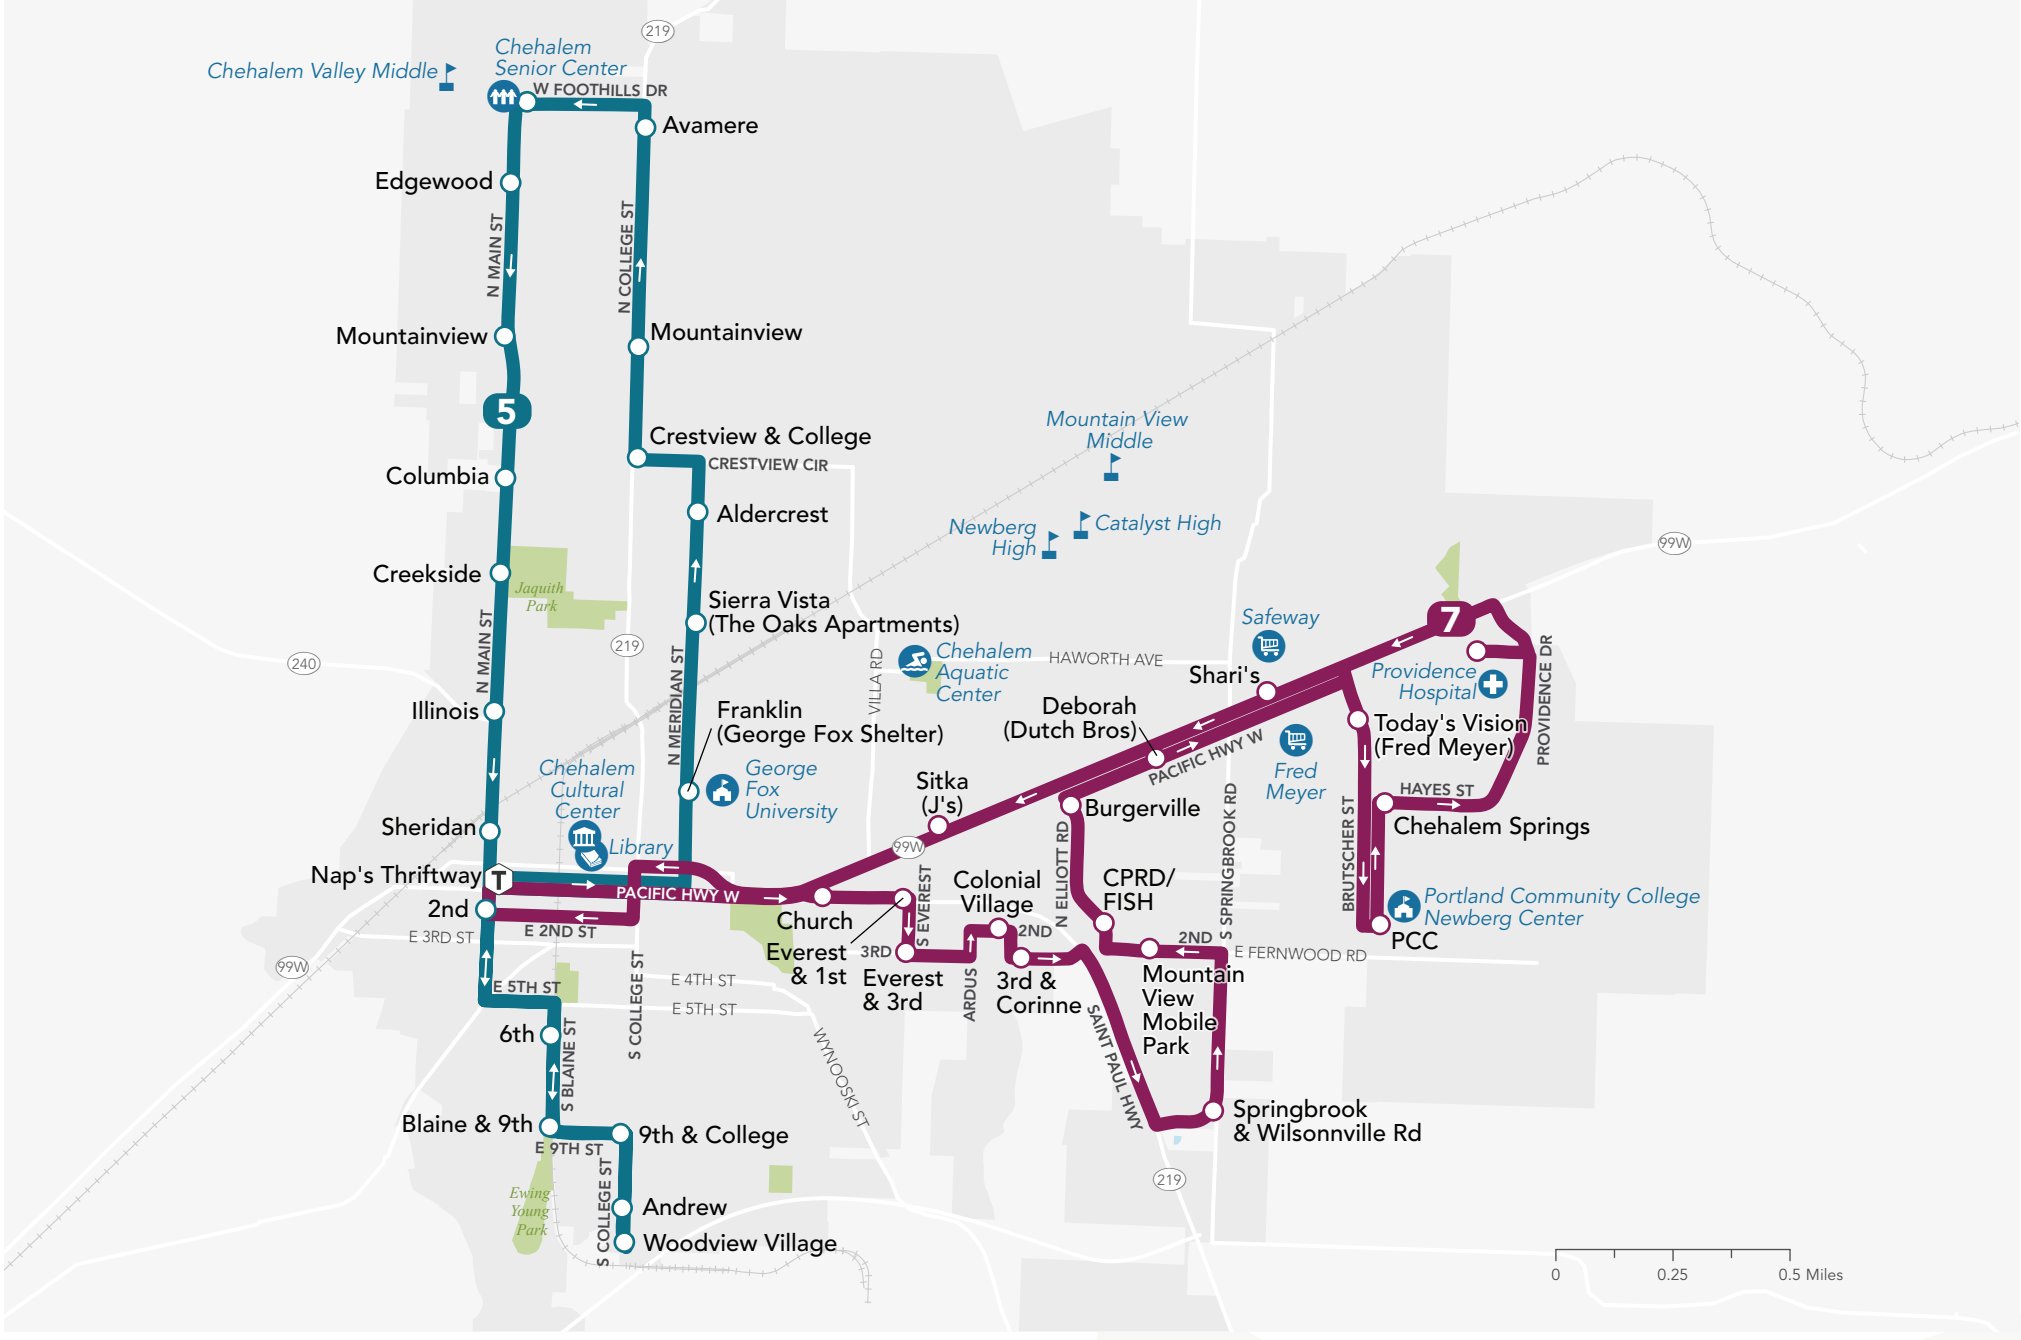

o Real-Time Stop ID#

## TEMPORARY DISCONTINUATION OF SERVICE

**Effective Monday, April 6, 2020**

*Additional Dial-A-Ride services are available in Newberg. Please call 503-538-7433 to schedule.*

MONDAY - FRIDAY						
ROUTE <b>7</b> NEWBERG - PROVIDENCE						
784299	784322	784328	784306	784323	784338	784299
Newberg 1st & Main Nap's Thriftway	Newberg E 2nd St at Ardus Colonial Village Apts	Newberg Elliott Rd CPRD/FISH	Newberg Brutscher St Today's Vision	Newberg 99w Providence Hospital (front entrance)	Newberg Hwy 99w & Sitka Ave J's Restaurant	Newberg 1st & Main Nap's Thriftway
7:05 am	7:10 am	7:15 am	7:21 am	7:25 am	7:30 am	7:35 am
8:10 am	8:15 am	8:20 am	8:26 am	8:30 am	8:35 am	8:40 am
9:15 am	9:20 am	9:25 am	9:31 am	9:35 am	9:40 am	9:45 am
11:25 am	11:30 am	11:35 am	11:41 am	11:45 am	11:50 am	11:55 am
<b>12:30 pm</b>	<b>12:35 pm</b>	<b>12:40 pm</b>	<b>12:46 pm</b>	<b>12:50 pm</b>	<b>12:55 pm</b>	<b>1:00 pm</b>
<b>1:35 pm</b>	<b>1:40 pm</b>	<b>1:45 pm</b>	<b>1:51 pm</b>	<b>1:55 pm</b>	<b>2:00 pm</b>	<b>2:05 pm</b>
<b>2:40 pm</b>	<b>2:45 pm</b>	<b>2:50 pm</b>	<b>2:56 pm</b>	<b>3:00 pm</b>	<b>3:05 pm</b>	<b>3:10 pm</b>
<b>3:45 pm</b>	<b>3:50 pm</b>	<b>3:55 pm</b>	<b>4:01 pm</b>	<b>4:05 pm</b>	<b>4:10 pm</b>	<b>4:15 pm</b>
<b>4:50 pm</b>	<b>4:55 pm</b>	<b>5:00 pm</b>	<b>5:06 pm</b>	<b>5:10 pm</b>	<b>5:15 pm</b>	<b>5:20 pm</b>
<b>5:55 pm</b>	<b>6:00 pm</b>	<b>6:05 pm</b>	<b>6:11 pm</b>	<b>6:15 pm</b>	<b>6:20 pm</b>	<b>6:25 pm</b>

- HOLIDAY SCHEDULE**  
 YC Transit does not operate on major holidays, including:
- New Years Day
  - Memorial Day
  - Independence Day
  - Labor Day
  - Thanksgiving Day
  - Christmas Day