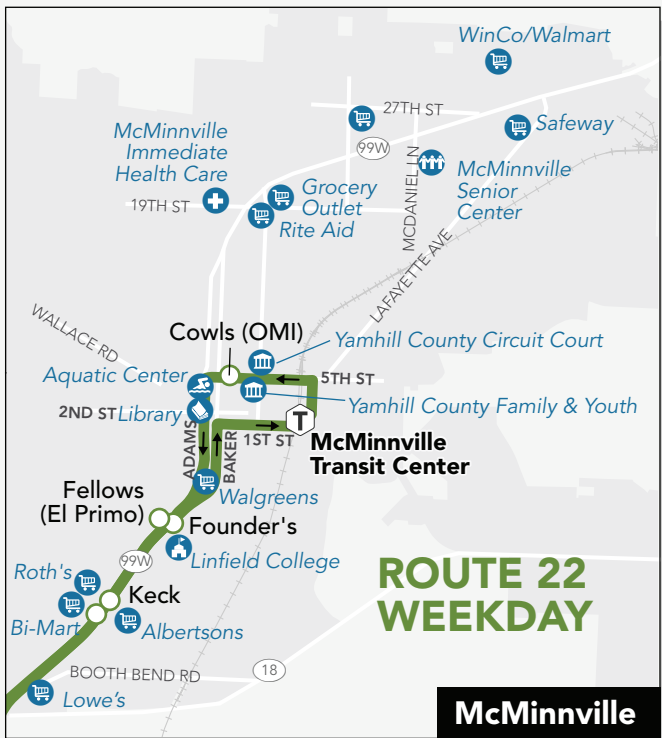

o Real-Time Stop ID#

SÁBADO

RUTA 22 GRAND RONDE TO McMINNVILLE - EASTBOUND									
784284	784520	784283	784343	784450	784332	784361	784364	835709	784509
Grand Ronde Grand Ronde Rd Community Center	Grand Ronde Hwy 18 Wandering Spirit RV Park	Spirit Mountain Hwy 18 East Entrance	Willamina Main & Barber	Sheridan Washington & Main TJ's	McMinnville Hwy 99w at Keck Dr Albertsons	McMinnville Hwy 99w & SW Fellows Linfield College	McMinnville 800 NE 2nd St Transit Center	McMinnville 5th St & Cowls OMI	McMinnville Grandhaven WinCo Foods
9:26 am	9:31 am	9:36 am	9:47 am	9:56 am	10:11 am	10:12 am	10:16 am	10:19 am	10:28 am
11:56 am	12:01 pm	12:06 pm	12:17 pm	12:26 pm	12:41 pm	12:42 pm	12:46 pm	12:49 pm	12:58 pm
2:26 pm	2:31 pm	2:36 pm	2:47 pm	2:56 pm	3:11 pm	3:12 pm	3:16 pm	3:19 pm	3:28 pm
4:56 pm	5:01 pm	5:06 pm	5:17 pm	5:26 pm	5:41 pm	5:42 pm	5:46 pm	5:49 pm	5:58 pm

o ID de parada en tiempo real #