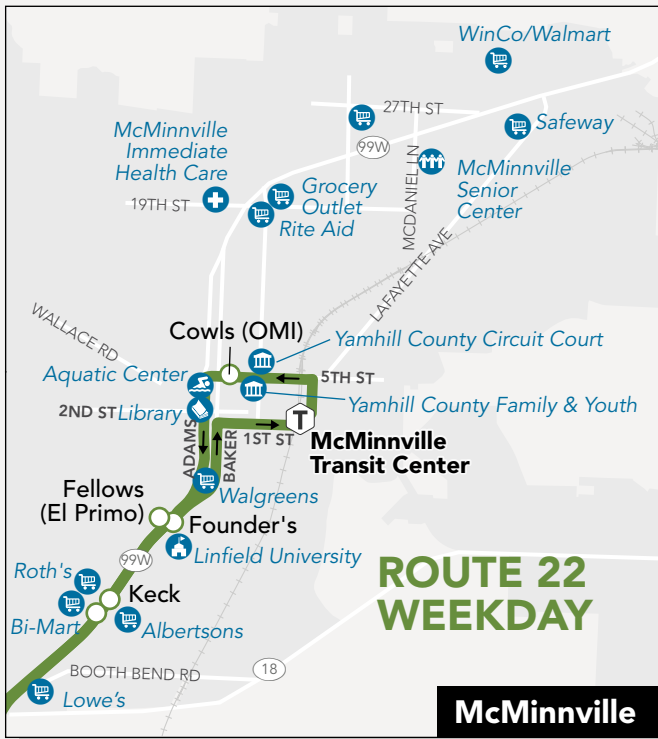

SATURDAY

ROUTE 22 GRAND RONDE TO McMINNVILLE - EASTBOUND

784284	784520	784283	784343	784450	784332	784361	784364	835709	784509
Grand Ronde Grand Ronde Rd Community Center	Grand Ronde Hwy 18 Wandering Spirit RV Park	Spirit Mountain Hwy 18 East Entrance	Willamina Main & Barber	Sheridan Washington & Main TJ's	McMinnville Hwy 99W at Keck Dr Albertsons	McMinnville Hwy 9 Linfield	McMinnville 800 NE 2nd St Transit Center	McMinnville 5th St OMI	McMinnville Grandhaven WinCo Foods
9:26 am	9:31 am	9:36 am	9:47 am	9:56 am	10:11 am	10:12 am	10:16 am	10:19 am	10:28 am
11:56 am	12:01 pm	12:06 pm	12:17 pm	12:26 pm	12:41 pm	12:42 pm	12:46 pm	12:49 pm	12:58 pm
2:26 pm	2:31 pm	2:36 pm	2:47 pm	2:56 pm	3:11 pm	3:12 pm	3:16 pm	3:19 pm	3:28 pm
4:56 pm	5:01 pm	5:06 pm	5:17 pm	5:26 pm	5:41 pm	5:42 pm	5:46 pm	5:49 pm	5:58 pm

o Real-Time Stop ID#