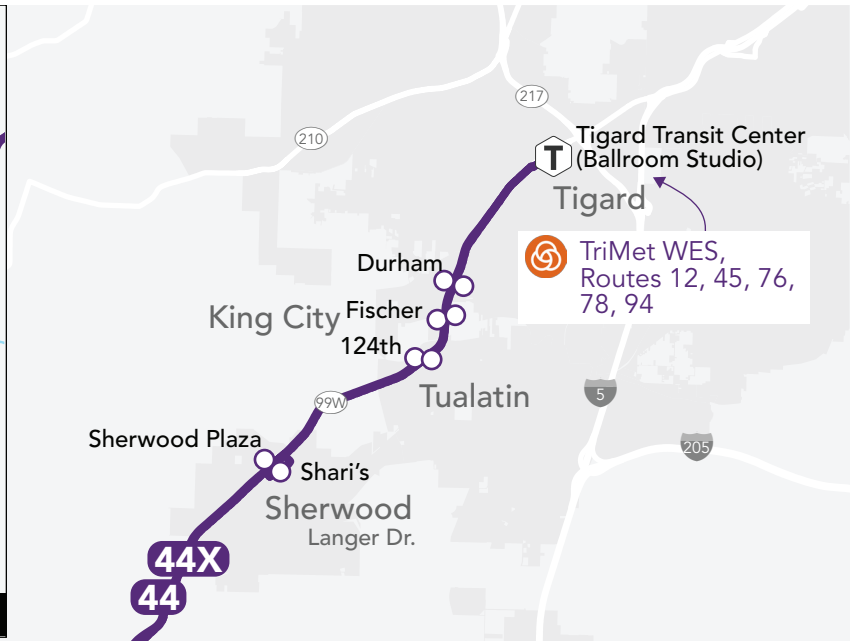

LUNES A VIERNES

RUTA 44 TIGARD TO McMINNVILLE - WESTBOUND

o ID de parada en tiempo real #

784334	784363	784303	784338	784309	784324	784440	784301	784358	784364
Tigard Commercial St Transit Center	Sherwood Hwy 99W at 124th North	Sherwood Langer Dr Sherwood Plaza	Newberg Hwy 99W & Sitka Ave J's Restaurant	Newberg Hwy 99W (Hancock St) & Blaine Water-Wise Garden	Dundee Hwy 99W & 10th Community Center	Dayton Ferry St & 5th Across from City Hall	Lafayette Hwy 99W & Market City Hall Shelter	McMinnville Lafayette Ave (near Hwy 99W) Safeway	McMinnville 800 NE 2nd St Transit Center
7:52 am	8:07 am	8:13 am	8:26 am	8:32 am	8:41 am	8:52 am	9:00 am	9:06 am	9:11 am
8:44 am	8:55 am	9:03 am	9:16 am	9:24 am	9:31 am	9:40 am	9:50 am	9:57 am	10:02 am
12:02 pm	12:15 pm	12:21 pm	12:34 pm	12:44 pm	12:53 pm	1:03 pm	1:13 pm	1:19 pm	1:25 pm
1:38 pm	1:48 pm	1:53 pm	2:09 pm	2:19 pm	2:29 pm	2:39 pm	2:51 pm	2:56 pm	3:02 pm
2:56 pm	3:09 pm	3:16 pm	3:33 pm	3:43 pm	3:53 pm	4:01 pm	4:10 pm	4:20 pm	4:27 pm
4:50 pm	5:05 pm	5:16 pm	5:34 pm	5:42 pm	5:49 pm	6:03 pm	6:11 pm	6:20 pm	6:25 pm
6:24 pm	6:37 pm	6:45 pm	7:01 pm	7:07 pm	7:15 pm	7:26 pm	7:35 pm	7:42 pm	7:47 pm
7:04 pm	7:15 pm	7:21 pm	7:38 pm	7:44 pm					
7:39 pm	7:50 pm	7:56 pm	8:10 pm	8:14 pm	8:20 pm	8:30 pm	8:38 pm	8:44 pm	8:49 pm

LUNES A VIERNES

RUTA 44X McMINNVILLE TO TIGARD EASTBOUND

o ID de parada en tiempo real #

784364	784411	784360	784456	784299	784297	784362	784334
McMinnville 800 NE 2nd St Transit Center	McMinnville 5th St & Cowls OMI	McMinnville Hwy 99W & Founders Linfield University Blaine St. Shelter	McMinnville Hwy 18 & Norton Willamette Valley Medical Center	Newberg 1st & Main Nap's Thriftway	Sherwood Langer Dr Shari's	Sherwood Hwy 99W at 124th North	Tigard Commercial St Transit Center
5:05 pm	5:09 pm	5:15 pm	5:23 pm	5:41 pm	5:56 pm	6:04 pm	6:14 pm

SÁBADO

RUTA 44 McMINNVILLE TO TIGARD - EASTBOUND

o ID de parada en tiempo real #

784532	784364	784534	784315	784304	784300	784305	784299	784337	784306	784297	784362	784334
McMinnville Booth Bend Lowe's (between Hwy 18 & Hwy 99)	McMinnville 800 NE 2nd St Transit Center	McMinnville Hwy 18 & Norton Medical Center	McMinnville Hwy 18 & Norton Medical Center	McMinnville Hwy 18 & Norton Medical Center	McMinnville Hwy 18 & Norton Medical Center	McMinnville Hwy 18 & Norton Medical Center	McMinnville Hwy 18 & Norton Medical Center	McMinnville Hwy 18 & Norton Medical Center	McMinnville Hwy 18 & Norton Medical Center	McMinnville Hwy 18 & Norton Medical Center	Sherwood Hwy 99W at 124th North	Tigard Commercial St Transit Center (Ballroom Studio)
7:48 am	7:57 am	8:03 am	8:11 am	8:11 am	8:18 am	8:28 am	8:33 am	8:38 am	8:43 am	8:56 am	9:01 am	9:10 am
10:28 am	10:37 am	10:43 am	10:46 am	10:51 am	10:58 am	11:08 am	11:13 am	11:18 am	11:23 am	11:36 am	11:41 am	11:50 am
2:03 pm	2:12 pm	2:18 pm	2:21 pm	2:26 pm	2:33 pm	2:43 pm	2:48 pm	2:53 pm	2:58 pm	3:11 pm	3:16 pm	3:25 pm
4:43 pm	4:52 pm	4:58 pm	5:01 pm	5:06 pm	5:13 pm	5:23 pm	5:28 pm	5:33 pm	5:38 pm	5:51 pm	5:56 pm	6:05 pm

LUNES A VIERNES

RUTA 44X TIGARD TO McMINNVILLE WESTBOUND

o ID de parada en tiempo real #

784334	784363	784303	784309	784456	784360	835709	784364
Tigard Commercial St Transit Center	Sherwood Hwy 99W at 124th North	Sherwood Langer Dr Sherwood Plaza	Newberg Hwy 99W (Hancock St) & Blaine Water-Wise Garden	McMinnville Hwy 18 Willamette Valley Medical Center	McMinnville Hwy 99W & Founders Linfield University Blaine St. Shelter	McMinnville 5th St & Cowls OMI	McMinnville 800 NE 2nd St Transit Center
6:42 am	6:54 am	7:01 am	7:20 am	7:42 am	7:52 am	7:56 am	7:59 am