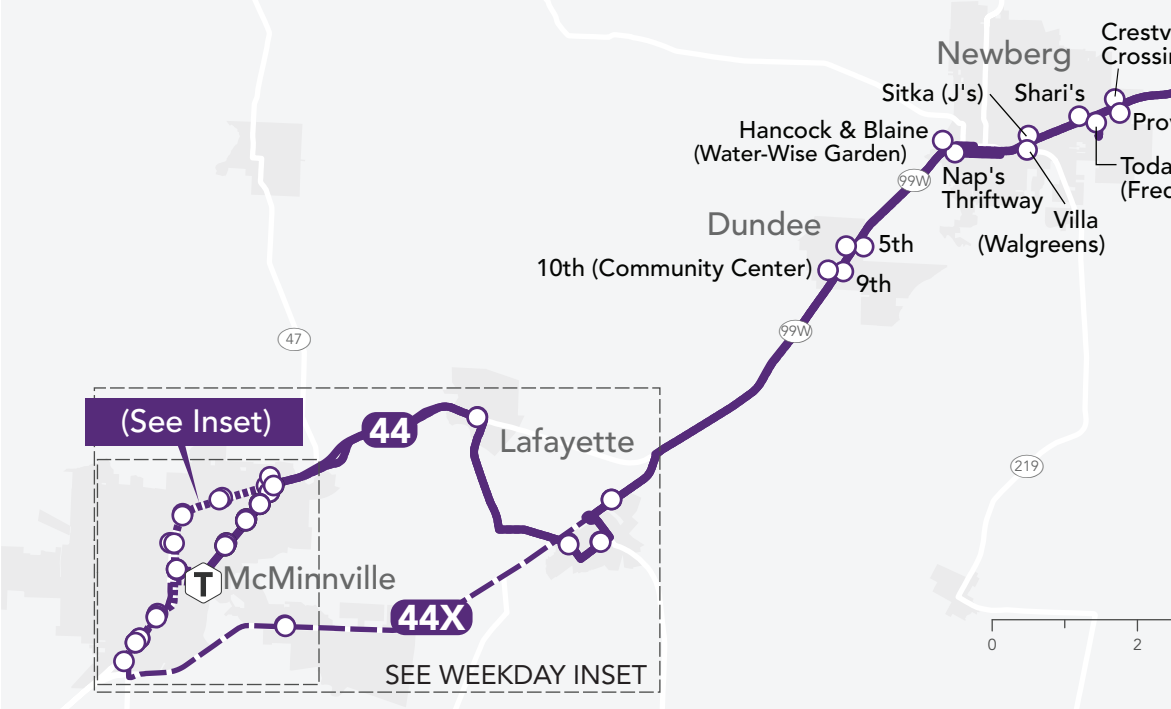

LUNES A VIERNES

RUTA 44 TIGARD TO McMINNVILLE - WESTBOUND

o ID de parada en tiempo real #

784334	784363	784303	784338	784309	784324	784440	784301	784358	784364
Tigard Commercial St Transit Center	Sherwood Hwy 99W at 124th North	Sherwood Langer Dr Sherwood Plaza	Newberg Hwy 99W & Sitka Ave J's Restaurant	Newberg Hwy 99W (Hancock St) & Blaine Water-Wise Garden	Dundee Hwy 99W & 10th Community Center	Dayton Ferry St & 5th Across from City Hall	Lafayette Hwy 99W & Market City Hall Shelter	McMinnville Lafayette Ave (near Hwy 99W) Safeway	McMinnville 800 NE 2nd St Transit Center
7:52 am	8:07 am	8:13 am	8:26 am	8:32 am	8:41 am	8:52 am	9:00 am	9:06 am	9:11 am
8:44 am	8:55 am	9:03 am	9:16 am	9:24 am	9:31 am	9:40 am	9:50 am	9:57 am	10:02 am
12:02 pm	12:15 pm	12:21 pm	12:34 pm	12:44 pm	12:53 pm	1:03 pm	1:13 pm	1:19 pm	1:25 pm
1:38 pm	1:48 pm	1:53 pm	2:09 pm	2:19 pm	2:29 pm	2:39 pm	2:51 pm	2:56 pm	3:02 pm
2:56 pm	3:09 pm	3:16 pm	3:33 pm	3:43 pm	3:53 pm	4:01 pm	4:10 pm	4:20 pm	4:27 pm
4:50 pm	5:05 pm	5:16 pm	5:34 pm	5:42 pm	5:49 pm	6:03 pm	6:11 pm	6:20 pm	6:25 pm
6:24 pm	6:37 pm	6:45 pm	7:01 pm	7:07 pm	7:15 pm	7:26 pm	7:35 pm	7:42 pm	7:47 pm
7:04 pm	7:15 pm	7:21 pm	7:38 pm	7:44 pm					
7:39 pm	7:50 pm	7:56 pm	8:10 pm	8:14 pm	8:20 pm	8:30 pm	8:38 pm	8:44 pm	8:49 pm

LUNES A VIERNES

RUTA 44X McMINNVILLE TO TIGARD EASTBOUND

o ID de parada en tiempo real #

784364	784411	784360	784456	784299	784297	784362	784334
McMinnville 800 NE 2nd St Transit Center	McMinnville 5th St & Cowls OMI	McMinnville Hwy 99W & Founders Linfield University Blaine St. Shelter	McMinnville Hwy 18 & Norton Willamette Valley Medical Center	Newberg 1st & Main Nap's Thriftway	Sherwood Langer Dr Shari's	Sherwood Hwy 99W at 124th North	Tigard Commercial St Transit Center
5:05 pm	5:09 pm	5:15 pm	5:23 pm	5:41 pm	5:56 pm	6:04 pm	6:14 pm

SÁBADO

RUTA 44 McMINNVILLE TO TIGARD - EASTBOUND

o ID de parada en tiempo real #

784532	784364	784534	784315	784304	784300	784305	784299	784337	784306	784297	784362	784334
McMinnville Booth Bend Lowe's (between Hwy 18 & Hwy 99)	McMinnville 800 NE 2nd St Transit Center	McMinnville Hwy 18 & Norton Medical Center	McMinnville Hwy 18 & Norton Medical Center	McMinnville Hwy 18 & Norton Medical Center	McMinnville Hwy 18 & Norton Medical Center	McMinnville Hwy 18 & Norton Medical Center	McMinnville Hwy 18 & Norton Medical Center	McMinnville Hwy 18 & Norton Medical Center	McMinnville Hwy 18 & Norton Medical Center	McMinnville Hwy 18 & Norton Medical Center	Sherwood Hwy 99W at 124th North	Tigard Commercial St Transit Center (Ballroom Studio)
7:48 am	7:57 am	8:03 am	8:11 am	8:11 am	8:18 am	8:28 am	8:33 am	8:38 am	8:43 am	8:56 am	9:01 am	9:10 am
10:28 am	10:37 am	10:43 am	10:46 am	10:51 am	10:58 am	11:08 am	11:13 am	11:18 am	11:23 am	11:36 am	11:41 am	11:50 am
2:03 pm	2:12 pm	2:18 pm	2:21 pm	2:26 pm	2:33 pm	2:43 pm	2:48 pm	2:53 pm	2:58 pm	3:11 pm	3:16 pm	3:25 pm
4:43 pm	4:52 pm	4:58 pm	5:01 pm	5:06 pm	5:13 pm	5:23 pm	5:28 pm	5:33 pm	5:38 pm	5:51 pm	5:56 pm	6:05 pm

LUNES A VIERNES

RUTA 44X TIGARD TO McMINNVILLE WESTBOUND

o ID de parada en tiempo real #

784334	784363	784303	784309	784456	784360	835709	784364
Tigard Commercial St Transit Center	Sherwood Hwy 99W at 124th North	Sherwood Langer Dr Sherwood Plaza	Newberg Hwy 99W (Hancock St) & Blaine Water-Wise Garden	McMinnville Hwy 18 Willamette Valley Medical Center	McMinnville Hwy 99W & Founders Linfield University Blaine St. Shelter	McMinnville 5th St & Cowls OMI	McMinnville 800 NE 2nd St Transit Center
6:42 am	6:54 am	7:01 am	7:20 am	7:42 am	7:52 am	7:56 am	7:59 am