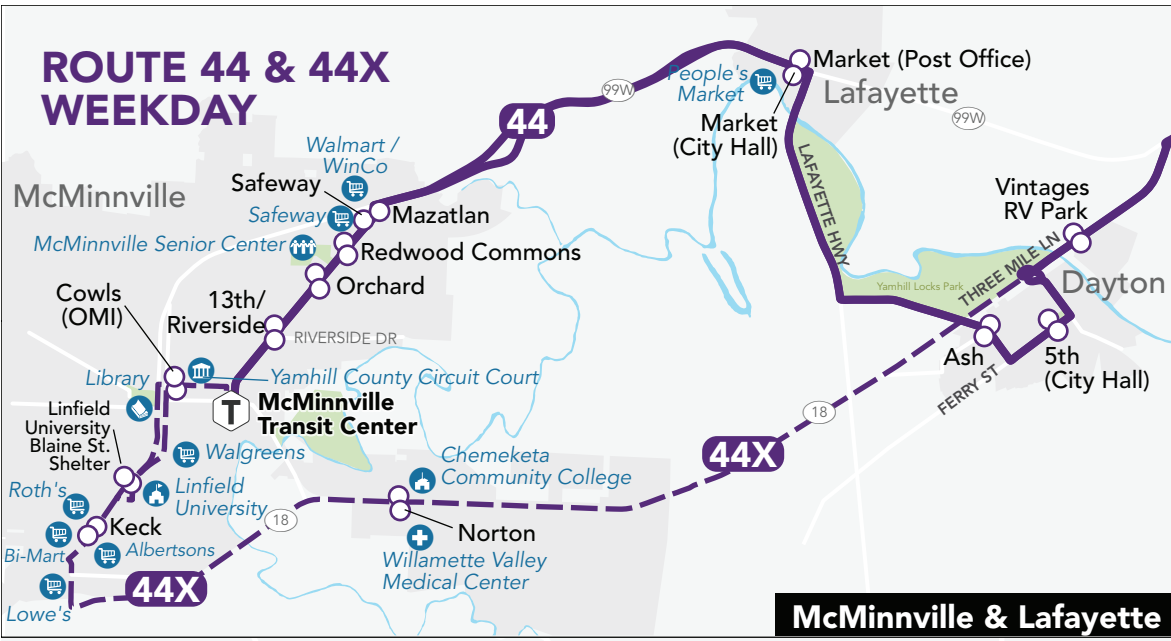

**LUNES A VIERNES**

**RUTA 44 TIGARD TO McMINNVILLE - WESTBOUND**

o ID de parada en tiempo real #

784334	784363	784303	784338	784309	784324	784440	784301	784358	784364
Tigard Commercial St Transit Center	Sherwood Hwy 99W at 124 <sup>th</sup> North	Sherwood Langer Dr Sherwood Plaza	Newberg Hwy 99W & Sitka Ave J's Restaurant	Newberg Hwy 99W (Hancock St) & Blaine Water-Wise Garden	Dundee Hwy 99W & 10 <sup>th</sup> Community Center	Dayton Ferry St & 5 <sup>th</sup> Across from City Hall	Lafayette Hwy 99W & Market City Hall Shelter	McMinnville Lafayette Ave (near Hwy 99W) Safeway	McMinnville 800 NE 2 <sup>nd</sup> St Transit Center
7:52 am	8:07 am	8:13 am	8:26 am	8:32 am	8:41 am	8:52 am	9:00 am	9:06 am	9:11 am
8:44 am	8:55 am	9:03 am	9:16 am	9:24 am	9:31 am	9:40 am	9:50 am	9:57 am	10:02 am
12:02 pm	12:15 pm	12:21 pm	12:34 pm	12:44 pm	12:53 pm	1:03 pm	1:13 pm	1:19 pm	1:25 pm
1:38 pm	1:48 pm	1:53 pm	2:09 pm	2:19 pm	2:29 pm	2:39 pm	2:51 pm	2:56 pm	3:02 pm
2:56 pm	3:09 pm	3:16 pm	3:33 pm	3:43 pm	3:53 pm	4:01 pm	4:10 pm	4:20 pm	4:27 pm
4:50 pm	5:05 pm	5:16 pm	5:34 pm	5:42 pm	5:49 pm	6:03 pm	6:11 pm	6:20 pm	6:25 pm
6:24 pm	6:37 pm	6:45 pm	7:01 pm	7:07 pm	7:15 pm	7:26 pm	7:35 pm	7:42 pm	7:47 pm
7:04 pm	7:15 pm	7:21 pm	7:38 pm	7:44 pm					
7:39 pm	7:50 pm	7:56 pm	8:10 pm	8:14 pm	8:20 pm	8:30 pm	8:38 pm	8:44 pm	8:49 pm