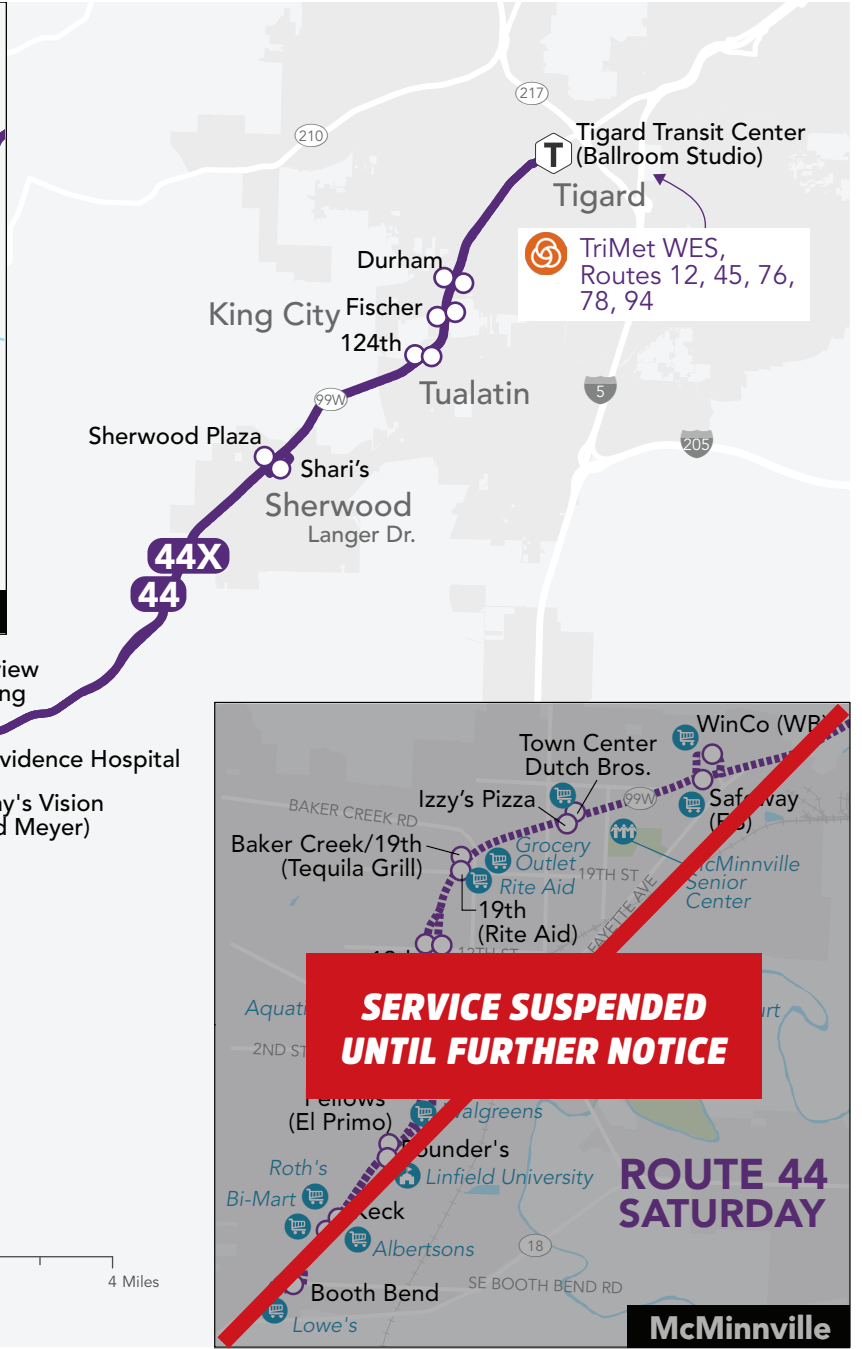

MONDAY - FRIDAY

TIGARD TO McMINNVILLE - WESTBOUND

Real-Time Stop ID#	784334	784363	784303	784338	784309	784324	784440	784301	784358	784364
Tigard Commercial St Transit Center	Sherwood Hwy 99W at 124th North	Sherwood Langer Dr Sherwood Plaza	Newberg Hwy 99W & Sitka Ave J's Restaurant	Newberg Hwy 99W (Hancock St) & Blaine Water-Wise Garden	Dundee Hwy 99W & 10th Community Center	Dayton Ferry St & 5th Across from City Hall	Lafayette Hwy 99W & Market City Hall Shelter	McMinnville Lafayette Ave (near Hwy 99W) Safeway	McMinnville 800 NE 2nd St Transit Center	
7:52 am	8:07 am	8:13 am	8:26 am	8:32 am	8:41 am	8:52 am	9:00 am	9:06 am	9:11 am	
8:44 am	8:55 am	9:03 am	9:16 am	9:24 am	9:31 am	9:40 am	9:50 am	9:57 am	10:02 am	
12:02 pm	12:15 pm	12:21 pm	12:34 pm	12:44 pm	12:53 pm	1:03 pm	1:13 pm	1:19 pm	1:25 pm	
1:38 pm	1:48 pm	1:53 pm	2:09 pm	2:19 pm	2:29 pm	2:39 pm	2:51 pm	2:56 pm	3:02 pm	
2:56 pm	3:09 pm	3:16 pm	3:33 pm	3:43 pm	3:53 pm	4:01 pm	4:10 pm	4:20 pm	4:27 pm	
4:50 pm	5:05 pm	5:16 pm	5:34 pm	5:42 pm	5:49 pm	6:03 pm	6:11 pm	6:20 pm	6:25 pm	
6:24 pm	6:37 pm	6:45 pm	7:01 pm	7:07 pm	7:15 pm	7:26 pm	7:35 pm	7:42 pm	7:47 pm	
7:04 pm	7:15 pm	7:21 pm	7:38 pm	7:44 pm						
7:39 pm	7:50 pm	7:56 pm	8:10 pm	8:14 pm	8:20 pm	8:30 pm	8:38 pm	8:44 pm	8:49 pm	

MONDAY - FRIDAY

McMINNVILLE TO TIGARD EASTBOUND

Real-Time Stop ID#	784364	784411	784360	784456	784299	784297	784362	784334
McMinnville 800 NE 2nd St Transit Center	McMinnville 5th St & Cowls OMI	McMinnville Hwy 99W & Founders Linfield University Blaine St Shelter	McMinnville Hwy 18 & Norton Willamette Valley Medical Center	Newberg 1st & Main Nap's Thriftway	Sherwood Langer Dr Shari's	Sherwood Hwy 99W at 124th North	Tigard Commercial St Transit Center	
5:05 pm	5:09 pm	5:15 pm	5:23 pm	5:41 pm	5:56 pm	6:04 pm	6:14 pm	

SATURDAY

McMINNVILLE TO TIGARD - EASTBOUND

Real-Time Stop ID#	784532	784364	784534	784315	784304	784300	784305	784299	784337	784306	784297	784362	784334
McMinnville Booth Bend Lowe's (between Hwy 18 & Hwy 99)	McMinnville 800 NE 2nd St Transit Center	McMinnville Hwy 18 & Norton Willamette Valley Medical Center	Newberg 1st & Main Nap's Thriftway	Sherwood Langer Dr Shari's	Sherwood Hwy 99W at 124th North	Tigard Commercial St Transit Center (Ballroom Studio)							
7:48 am	7:57 am	8:03 am	8:11 am	8:18 am	8:28 am	8:33 am	8:38 am	8:43 am	8:56 am	9:01 am	9:10 am		
10:28 am	10:37 am	10:43 am	10:46 am	10:51 am	10:58 am	11:08 am	11:13 am	11:18 am	11:23 am	11:36 am	11:41 am	11:50 am	
2:03 pm	2:12 pm	2:18 pm	2:21 pm	2:26 pm	2:33 pm	2:43 pm	2:48 pm	2:53 pm	2:58 pm	3:11 pm	3:16 pm	3:25 pm	
4:43 pm	4:52 pm	4:58 pm	5:01 pm	5:06 pm	5:13 pm	5:23 pm	5:28 pm	5:33 pm	5:38 pm	5:51 pm	5:56 pm	6:05 pm	

MONDAY - FRIDAY

TIGARD TO McMINNVILLE WESTBOUND

Real-Time Stop ID#	784334	784363	784303	784309	784456	784360	835709	784364
Tigard Commercial St Transit Center	Sherwood Hwy 99W at 124th North	Sherwood Langer Dr Sherwood Plaza	Newberg Hwy 99W (Hancock St) & Blaine Water-Wise Garden	McMinnville Hwy 18 Willamette Valley Medical Center	McMinnville Hwy 99W & Founders Linfield University Blaine St Shelter	McMinnville 5th St & Cowls OMI	McMinnville 800 NE 2nd St Transit Center	
6:42 am	6:54 am	7:01 am	7:20 am	7:42 am	7:52 am	7:56 am	7:59 am	

SATURDAY

TIGARD TO McMINNVILLE - WESTBOUND

Real-Time Stop ID#	784334	784363	784297	784338	784299	784324	784440	784301	784303	784293	784364	784532
Tigard Commercial St Transit Center (Ballroom Studio)	Sherwood Hwy 99W at 124th North	Sherwood Langer Dr Shari's	Newberg Hwy 99W (Hancock St) & Blaine Water-Wise Garden	Dundee Hwy 99W & 10th Community Center	Dayton Ferry St & 5th Across from City Hall	Lafayette Hwy 99W & Market City Hall Shelter	McMinnville Lafayette Ave (near Hwy 99W) Safeway	McMinnville 800 NE 2nd St Transit Center	McMinnville Booth Bend Lowe's (between Hwy 18 & Hwy 99)			
9:23 am	9:35 am	9:40 am	9:55 am	10:01 am	10:07 am	10:17 am	10:24 am	10:30 am	10:33 am	10:39 am	10:48 am	
12:03 pm	12:15 pm	12:21 pm	12:35 pm	12:41 pm	12:47 pm	12:57 pm	1:04 pm	1:10 pm	1:13 pm	1:19 pm	1:28 pm	
3:38 pm	3:50 pm	3:55 pm	4:10 pm	4:16 pm	4:22 pm	4:32 pm	4:39 pm	4:45 pm	4:48 pm	4:54 pm	5:03 pm	
6:18 pm	6:30 pm	6:35 pm	6:50 pm	6:56 pm	7:02 pm	7:12 pm	7:19 pm	7:25 pm	7:28 pm	7:34 pm	7:43 pm