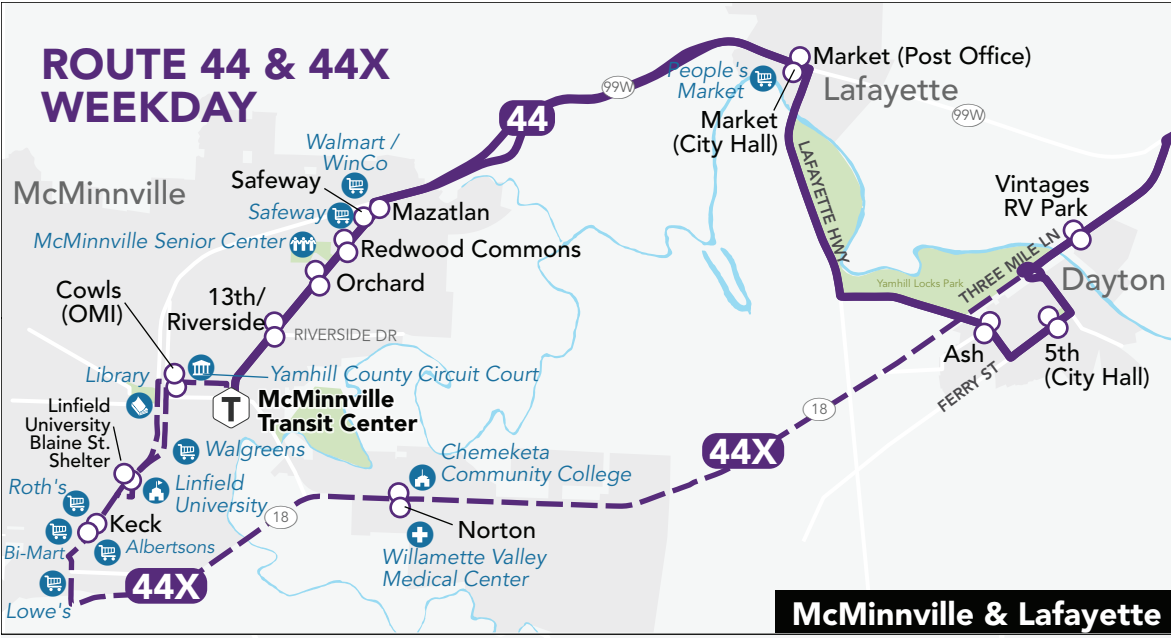

MONDAY - FRIDAY

TIGARD TO McMINNVILLE - WESTBOUND

Real-Time Stop ID#	784334	784363	784303	784338	784309	784324	784440	784301	784358	784364
Tigard Commercial St Transit Center	Sherwood Hwy 99W at 124th North	Sherwood Langer Dr Sherwood Plaza	Newberg Hwy 99W & Sitka Ave J's Restaurant	Newberg Hwy 99W (Hancock St) & Blaine Water-Wise Garden	Dundee Hwy 99W & 10th Community Center	Dayton Ferry St & 5th Across from City Hall	Lafayette Hwy 99W & Market City Hall Shelter	McMinnville Lafayette Ave (near Hwy 99W) Safeway	McMinnville 800 NE 2nd St Transit Center	
7:52 am	8:07 am	8:13 am	8:26 am	8:32 am	8:41 am	8:52 am	9:00 am	9:06 am	9:11 am	
8:44 am	8:55 am	9:03 am	9:16 am	9:24 am	9:31 am	9:40 am	9:50 am	9:57 am	10:02 am	
12:02 pm	12:15 pm	12:21 pm	12:34 pm	12:44 pm	12:53 pm	1:03 pm	1:13 pm	1:19 pm	1:25 pm	
1:38 pm	1:48 pm	1:53 pm	2:09 pm	2:19 pm	2:29 pm	2:39 pm	2:51 pm	2:56 pm	3:02 pm	
2:56 pm	3:09 pm	3:16 pm	3:33 pm	3:43 pm	3:53 pm	4:01 pm	4:10 pm	4:20 pm	4:27 pm	
4:50 pm	5:05 pm	5:16 pm	5:34 pm	5:42 pm	5:49 pm	6:03 pm	6:11 pm	6:20 pm	6:25 pm	
6:24 pm	6:37 pm	6:45 pm	7:01 pm	7:07 pm	7:15 pm	7:26 pm	7:35 pm	7:42 pm	7:47 pm	
7:04 pm	7:15 pm	7:21 pm	7:38 pm	7:44 pm						
7:39 pm	7:50 pm	7:56 pm	8:10 pm	8:14 pm	8:20 pm	8:30 pm	8:38 pm	8:44 pm	8:49 pm	

MONDAY - FRIDAY

McMINNVILLE TO TIGARD EASTBOUND

Real-Time Stop ID#	784364	784411	784360	784456	784299	784297	784362	784334
McMinnville 800 NE 2nd St Transit Center	McMinnville 5th St & Cowls OMI	McMinnville Hwy 99W & Founders Linfield University Blaine St Shelter	McMinnville Hwy 18 & Norton Willamette Valley Medical Center	Newberg 1st & Main Nap's Thriftway	Sherwood Langer Dr Shari's	Sherwood Hwy 99W at 124th North	Tigard Commercial St Transit Center	
5:05 pm	5:09 pm	5:15 pm	5:23 pm	5:41 pm	5:56 pm	6:04 pm	6:14 pm	

SATURDAY

McMINNVILLE TO TIGARD - EASTBOUND

Real-Time Stop ID#	784532	784364	784534	784315	784304	784300	784305	784299	784337	784306	784297	784362	784334
McMinnville Booth Bend Lowe's (between Hwy 18 & Hwy 99)	McMinnville 800 NE 2nd St Transit Center	McMinnville Hwy 18 & Norton Willamette Valley Medical Center	Newberg 1st & Main Nap's Thriftway	Sherwood Langer Dr Shari's	Sherwood Hwy 99W at 124th North	Tigard Commercial St Transit Center (Ballroom Studio)							
7:48 am	7:57 am	8:03 am	8:11 am	8:18 am	8:28 am	8:33 am	8:38 am	8:43 am	8:56 am	9:01 am	9:10 am		
10:28 am	10:37 am	10:43 am	10:46 am	10:51 am	10:58 am	11:08 am	11:13 am	11:18 am	11:23 am	11:36 am	11:41 am	11:50 am	
2:03 pm	2:12 pm	2:18 pm	2:21 pm	2:26 pm	2:33 pm	2:43 pm	2:48 pm	2:53 pm	2:58 pm	3:11 pm	3:16 pm	3:25 pm	
4:43 pm	4:52 pm	4:58 pm	5:01 pm	5:06 pm	5:13 pm	5:23 pm	5:28 pm	5:33 pm	5:38 pm	5:51 pm	5:56 pm	6:05 pm	

MONDAY - FRIDAY

TIGARD TO McMINNVILLE WESTBOUND

Real-Time Stop ID#	784334	784363	784303	784309	784456	784360	835709	784364
Tigard Commercial St Transit Center	Sherwood Hwy 99W at 124th North	Sherwood Langer Dr Sherwood Plaza	Newberg Hwy 99W (Hancock St) & Blaine Water-Wise Garden	McMinnville Hwy 18 Willamette Valley Medical Center	McMinnville Hwy 99W & Founders Linfield University Blaine St Shelter	McMinnville 5th St & Cowls OMI	McMinnville 800 NE 2nd St Transit Center	
6:42 am	6:54 am	7:01 am	7:20 am	7:42 am	7:52 am	7:56 am	7:59 am	

SATURDAY

TIGARD TO McMINNVILLE - WESTBOUND

Real-Time Stop ID#	784334	784363	784297	784338	784299	784324	784440	784301	784303	784293	784364	784532
Tigard Commercial St Transit Center (Ballroom Studio)	Sherwood Hwy 99W at 124th North	Sherwood Langer Dr Shari's	Newberg Hwy 99W (Hancock St) & Blaine Water-Wise Garden	Dundee Hwy 99W & 10th Community Center	Dayton Ferry St & 5th Across from City Hall	Lafayette Hwy 99W & Market City Hall Shelter	McMinnville Lafayette Ave (near Hwy 99W) Safeway	McMinnville 800 NE 2nd St Transit Center	McMinnville Booth Bend Lowe's (between Hwy 18 & Hwy 99)			
9:23 am	9:35 am	9:40 am	9:55 am	10:01 am	10:07 am	10:17 am	10:24 am	10:30 am	10:33 am	10:39 am	10:48 am	
12:03 pm	12:15 pm	12:21 pm	12:35 pm	12:41 pm	12:47 pm	12:57 pm	1:04 pm	1:10 pm	1:13 pm	1:19 pm	1:28 pm	
3:38 pm	3:50 pm	3:55 pm	4:10 pm	4:16 pm	4:22 pm	4:32 pm	4:39 pm	4:45 pm	4:48 pm	4:54 pm	5:03 pm	
6:18 pm	6:30 pm	6:35 pm	6:50 pm	6:56 pm	7:02 pm	7:12 pm	7:19 pm	7:25 pm	7:28 pm	7:34 pm	7:43 pm